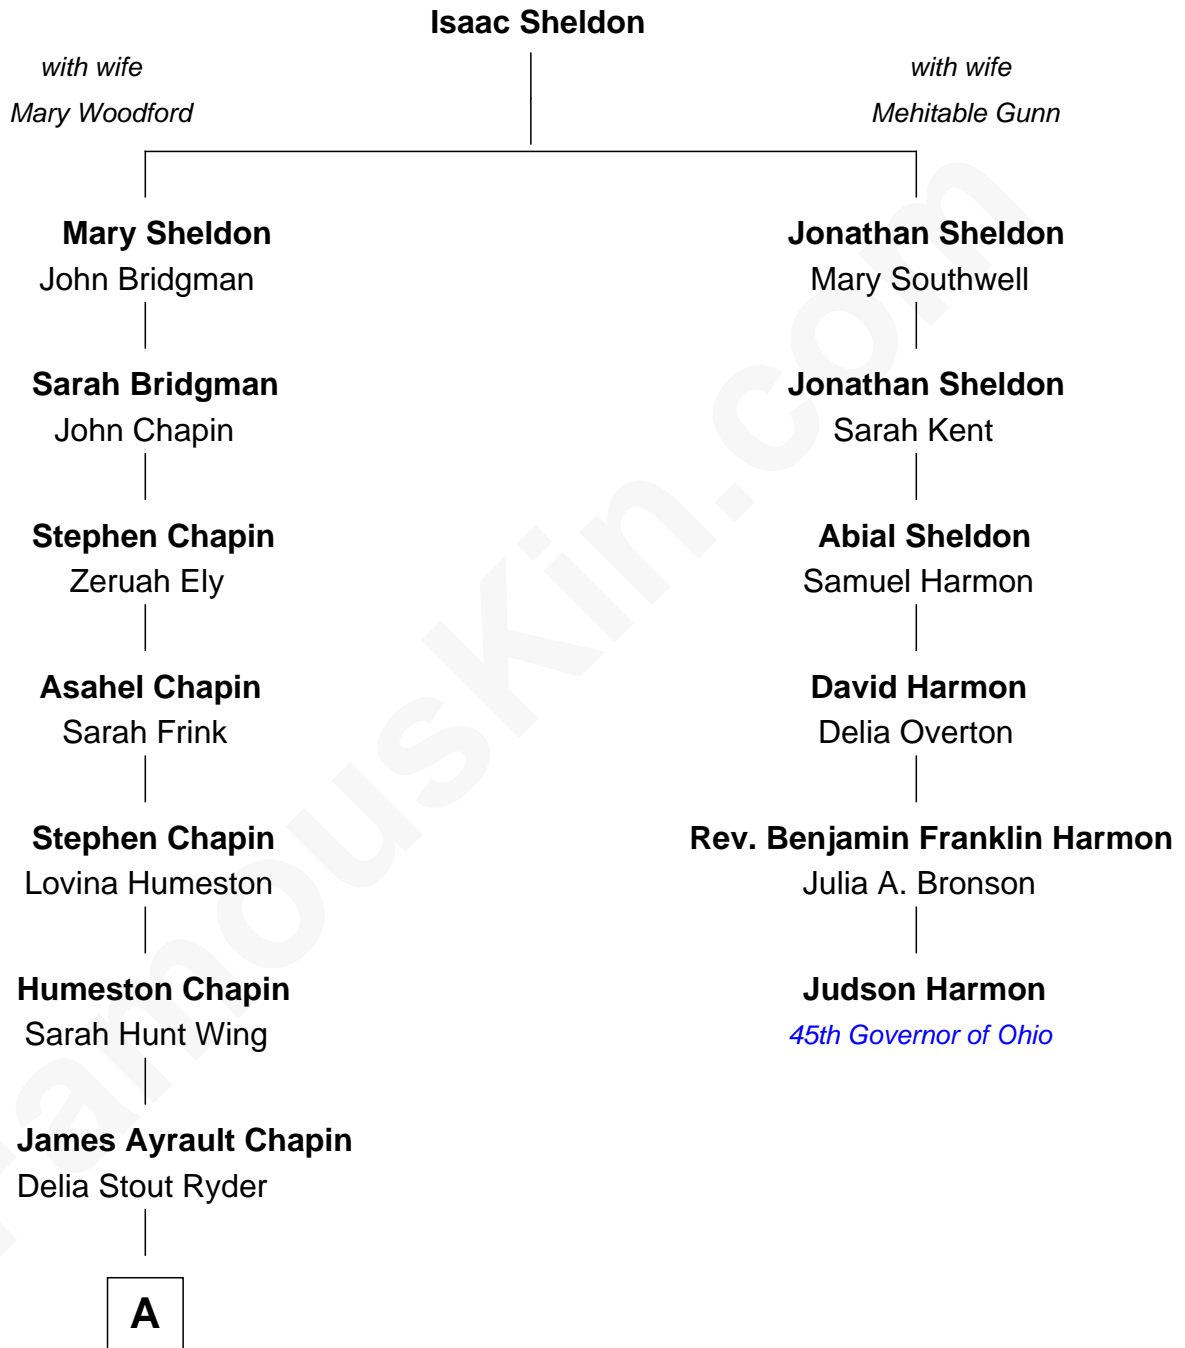

FamousKin.com

Relationship Chart of

Harry Chapin

Singer and Songwriter

5th cousin 4 times removed of

Judson Harmon

45th Governor of Ohio

A