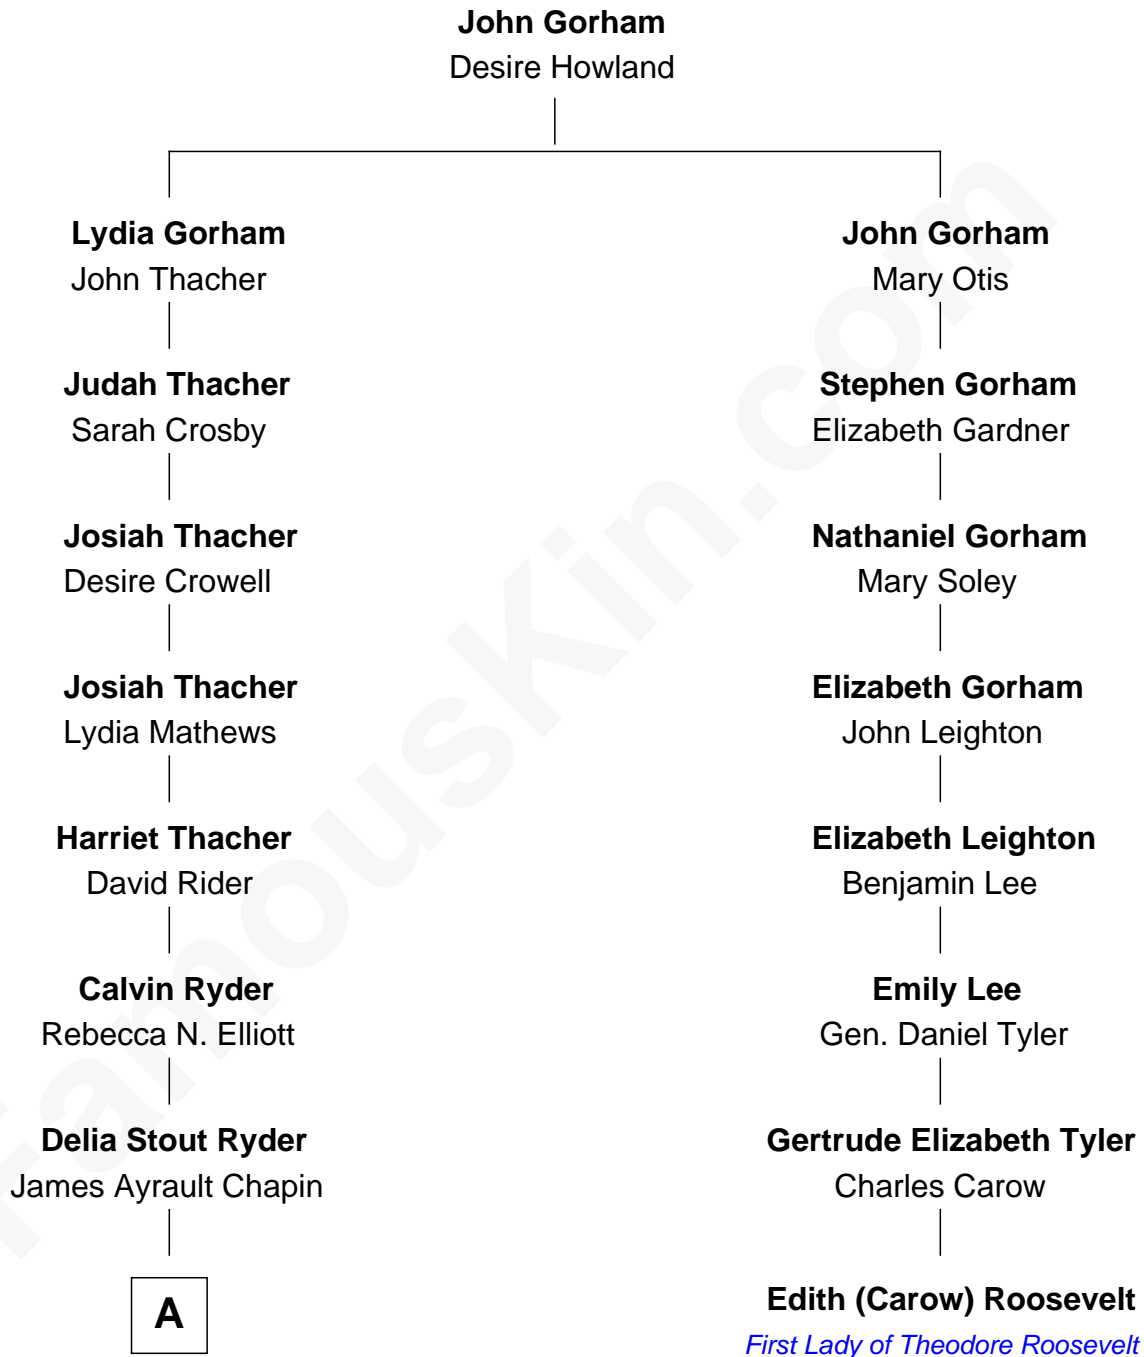

FamousKin.com

Relationship Chart of

Harry Chapin

Singer and Songwriter

7th cousin 2 times removed of

Edith (Carow) Roosevelt

First Lady of President Theodore Roosevelt

A

—
James Ormsbee Chapin

Abigail Beal Forbes

—
James Forbes Chapin

Jeanne Elspeth Burke

—
Harry Chapin

Singer and Songwriter

FamousKin.com