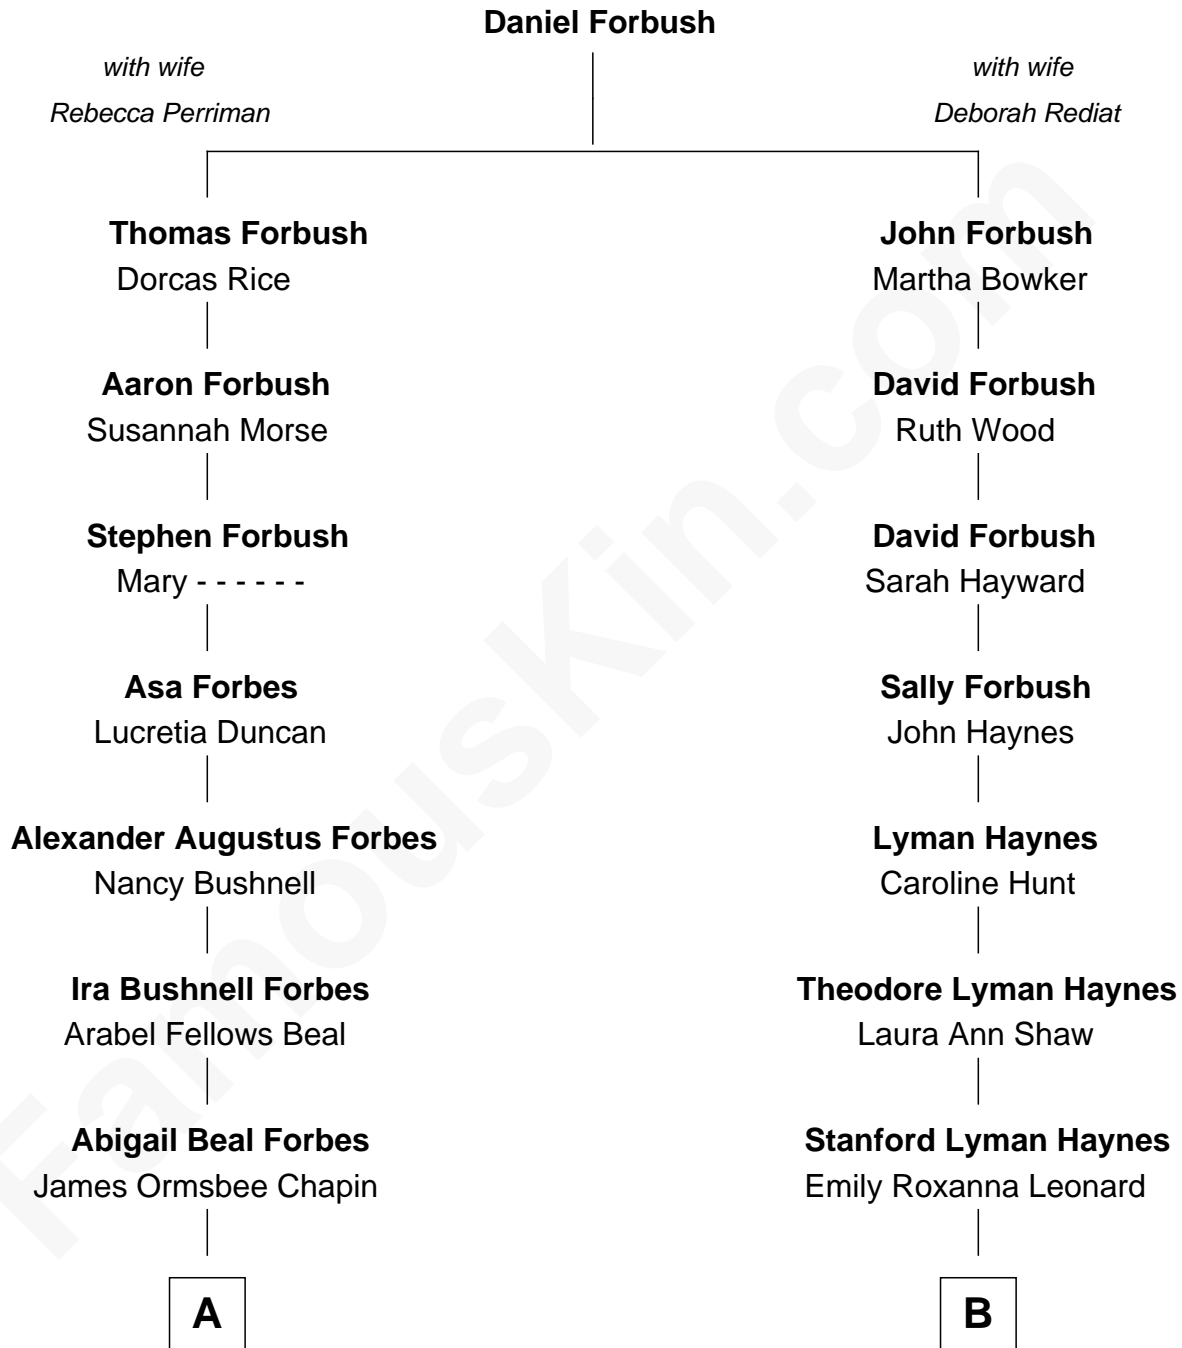

# FamousKin.com Relationship Chart of

**Harry Chapin**

*Singer and Songwriter*

8th cousin 1 time removed of

**James Taylor**

*Singer-Songwriter*

FamousKin.com