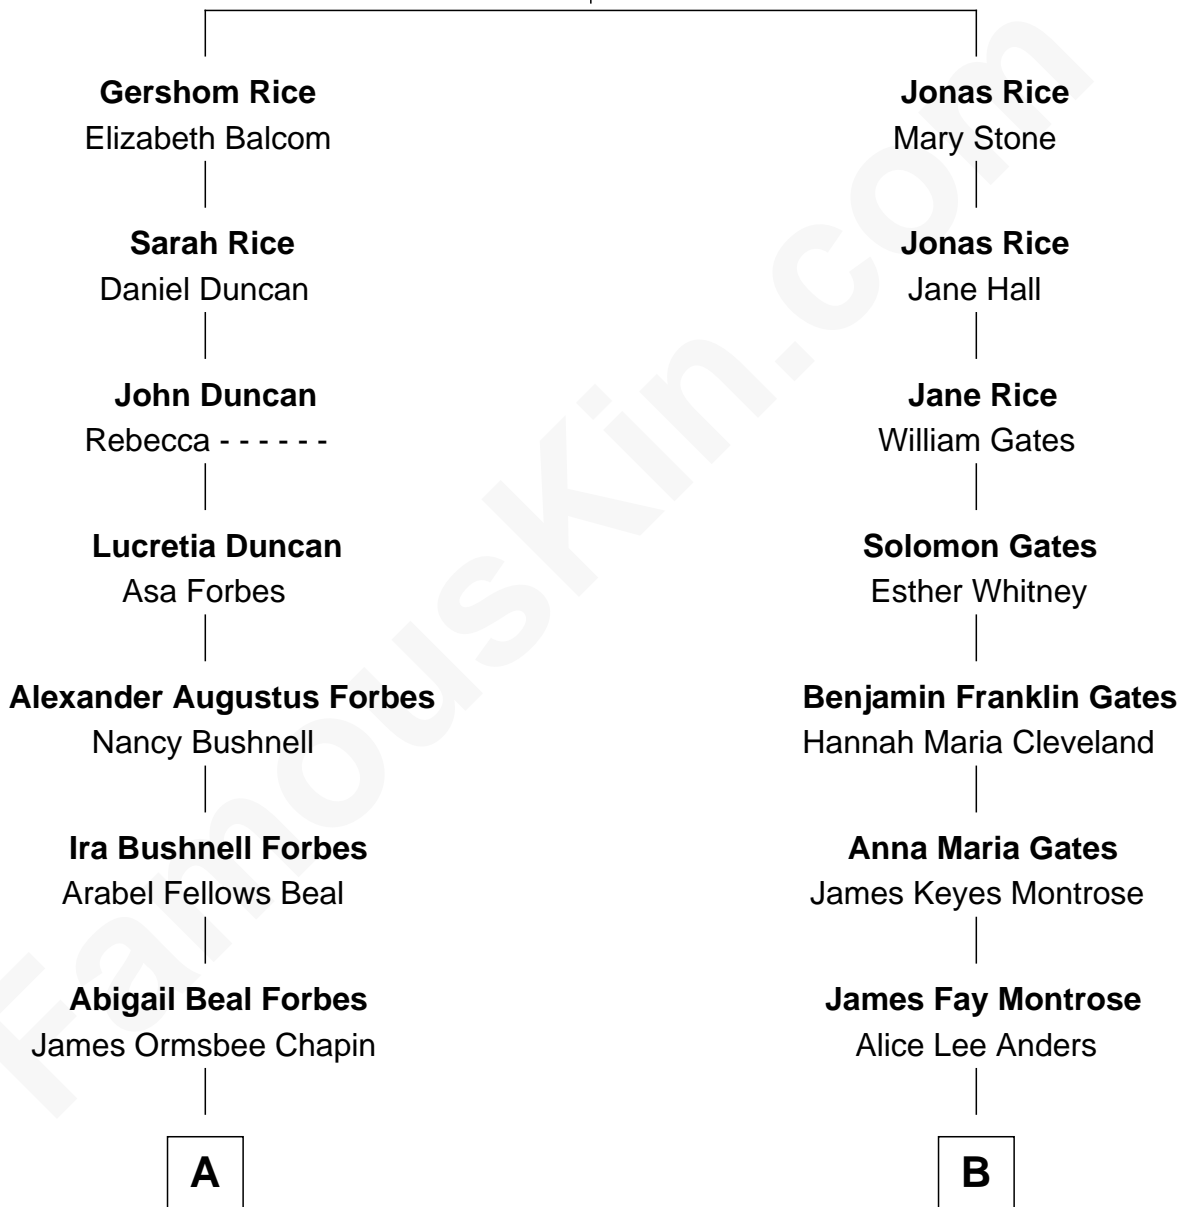

FamousKin.com Relationship Chart of

Harry Chapin

Singer and Songwriter

8th cousin of

Tony Dow

TV Actor

Thomas Rice

Mary King

A

James Forbes Chapin
Jeanne Elspeth Burke

Harry Chapin
Singer and Songwriter

B

Muriel Virginia Montrose
John Stevens Dow

Tony Dow
TV Actor

FamousKin.com