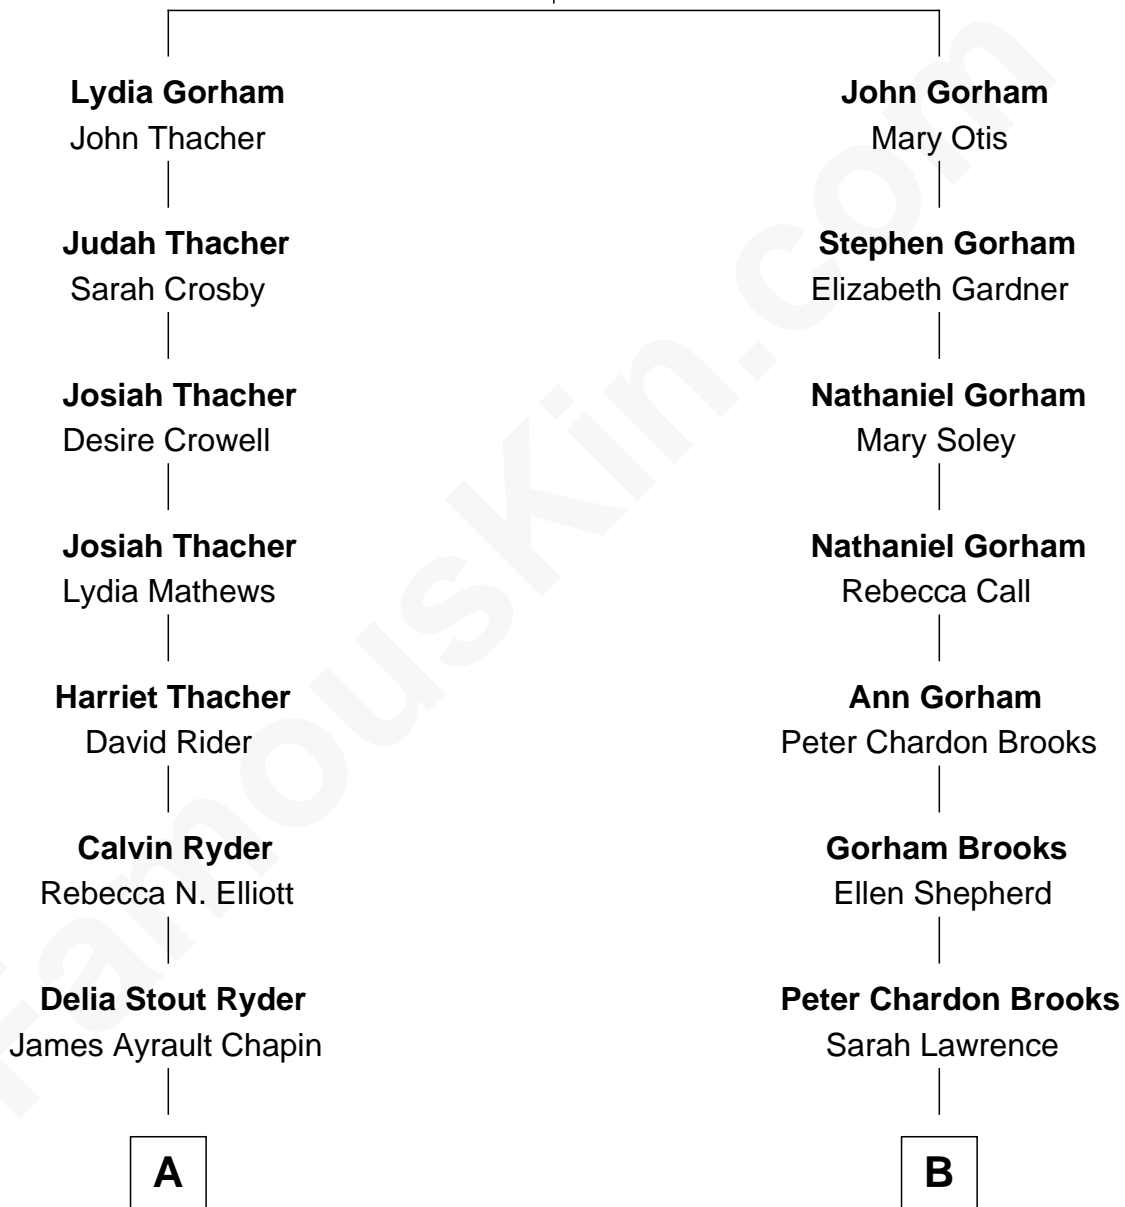

# FamousKin.com Relationship Chart of

**Harry Chapin**

*Singer and Songwriter*

8th cousin 1 time removed of

**Leverett Saltonstall**

*55th Governor of Massachusetts*

**John Gorham**  
Desire Howland

FamousKin.com