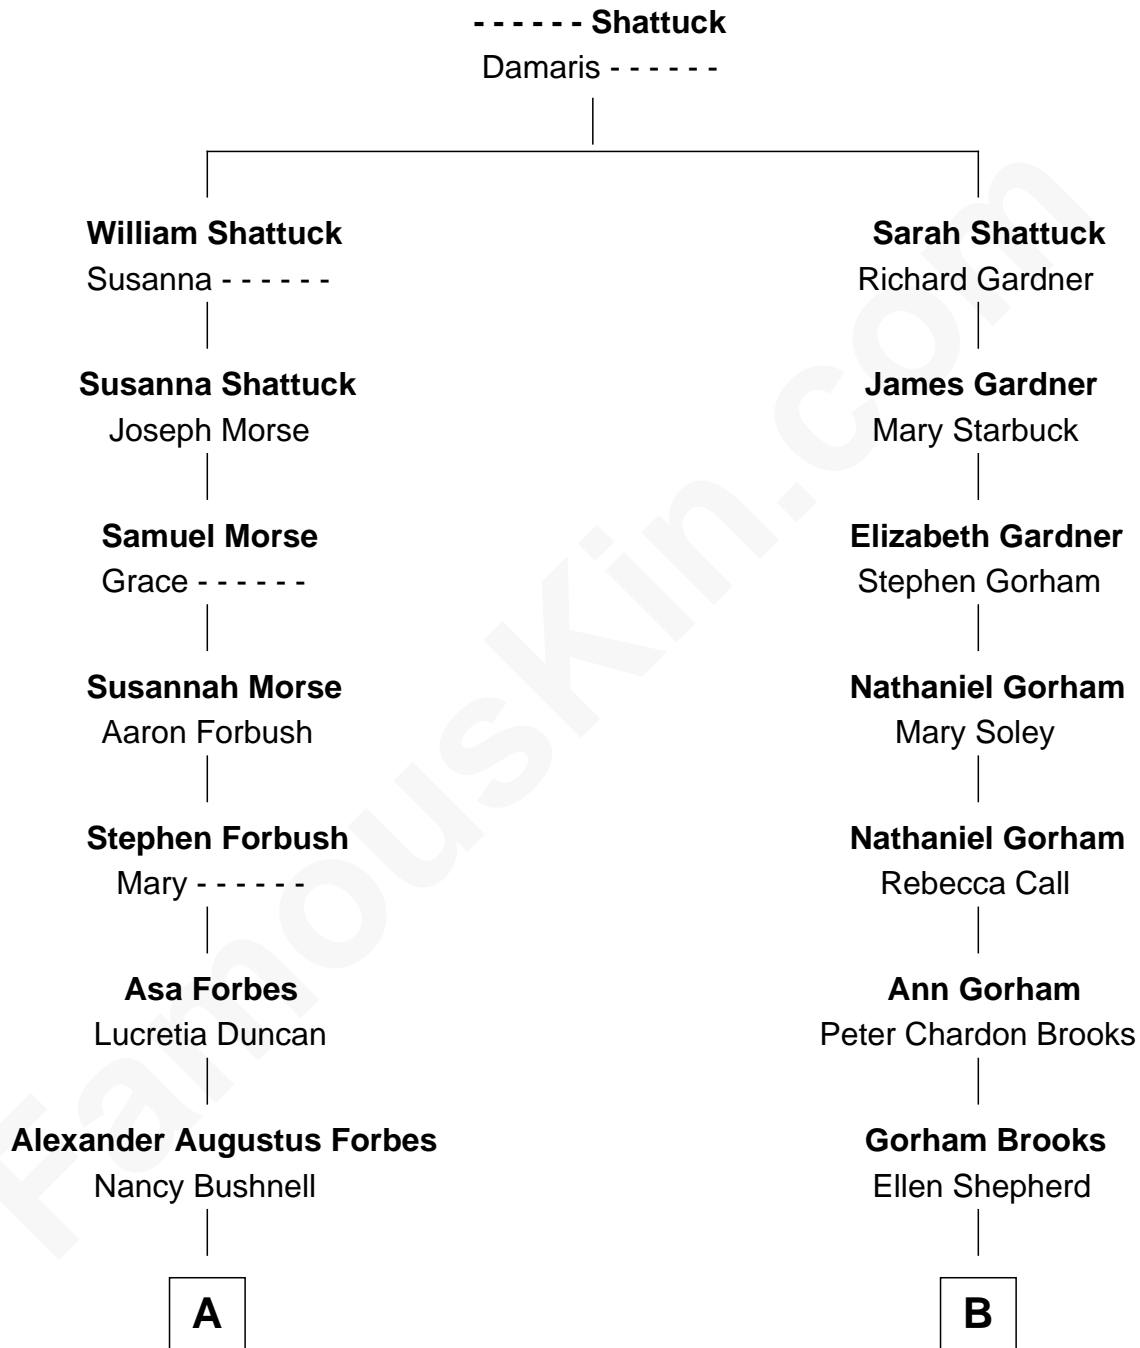

# FamousKin.com Relationship Chart of

**Harry Chapin**

*Singer and Songwriter*

9th cousin 1 time removed of

**Leverett Saltonstall**

*55th Governor of Massachusetts*

**A**

**Ira Bushnell Forbes**

Arabel Fellows Beal

**Abigail Beal Forbes**

James Ormsbee Chapin

**James Forbes Chapin**

Jeanne Elspeth Burke

**Harry Chapin**

*Singer and Songwriter*

**B**

**Peter Chardon Brooks**

Sarah Lawrence

**Eleanor Brooks**

Richard Middlecott Saltonstall

**Leverett Saltonstall**

*55th Governor of Massachusetts*