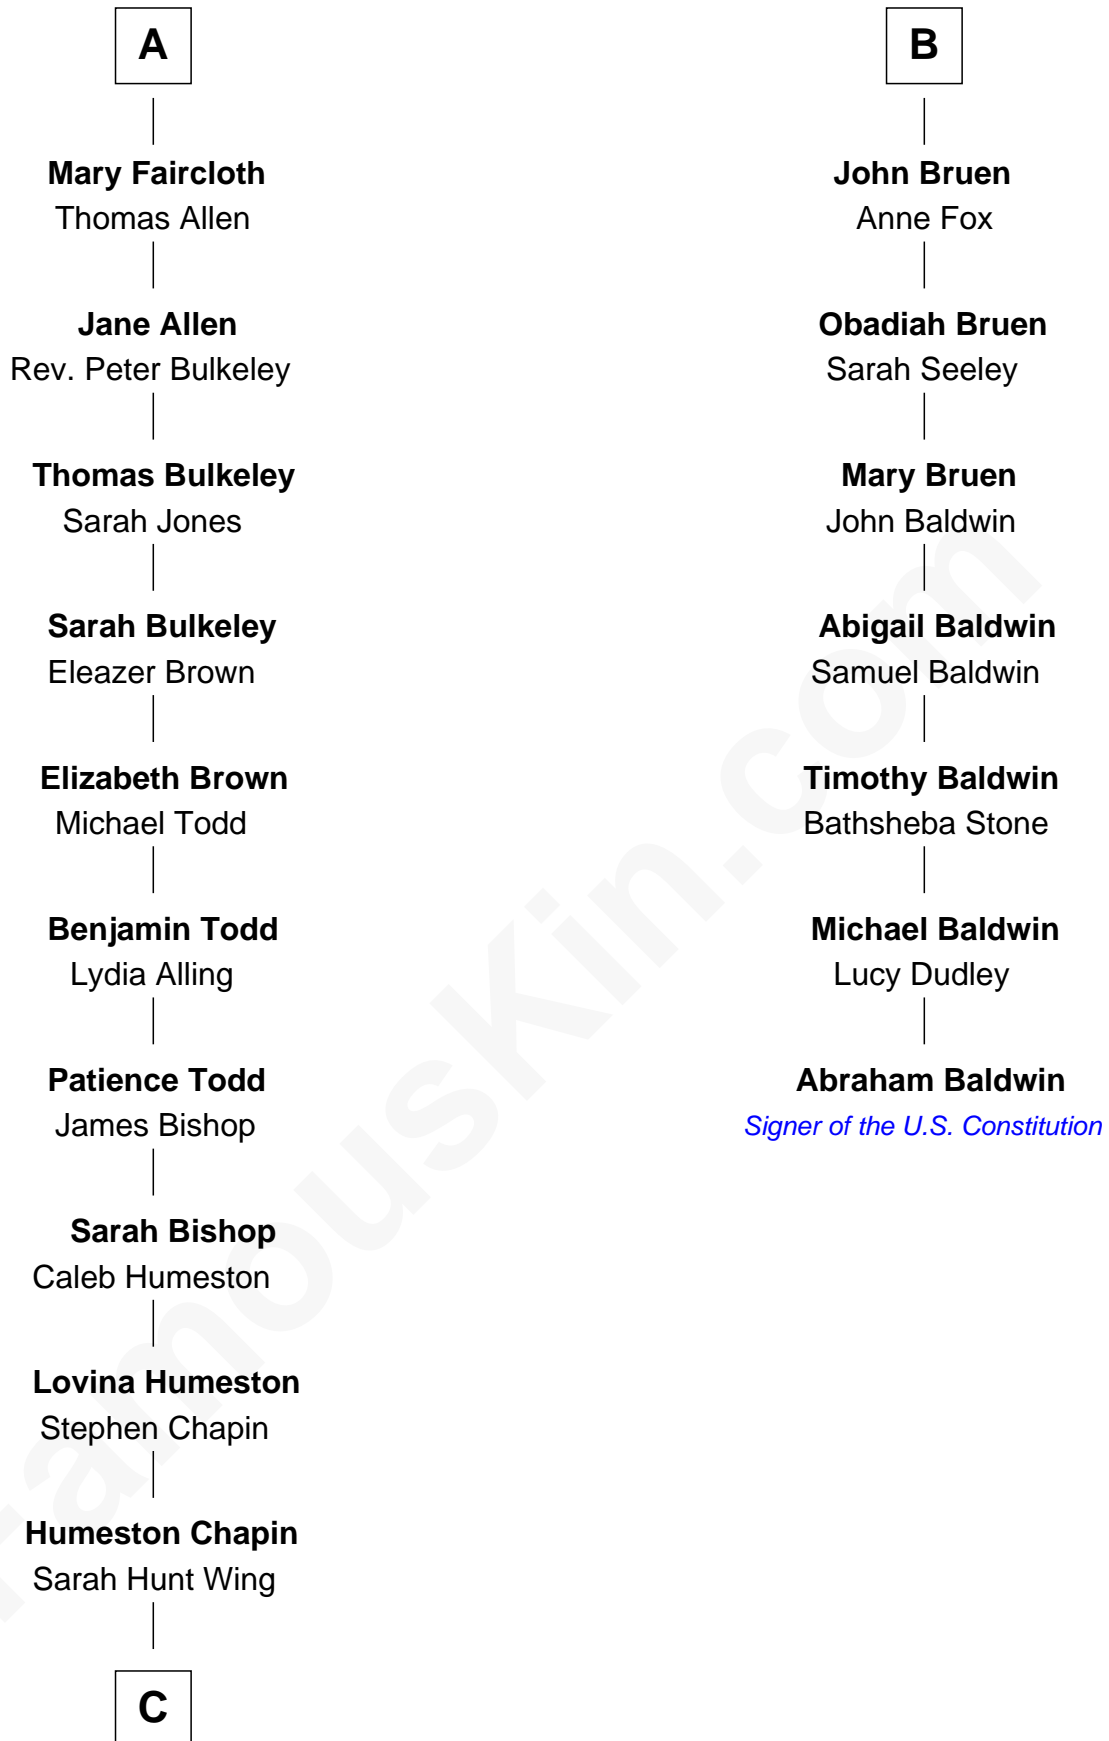

## Relationship Chart of

### Harry Chapin

*Singer and Songwriter*

13th cousin 7 times removed of

### Abraham Baldwin

*Signer of the U.S. Constitution*

**C**

James Ayrault Chapin

Delia Stout Ryder

James Ormsbee Chapin

Abigail Beal Forbes

James Forbes Chapin