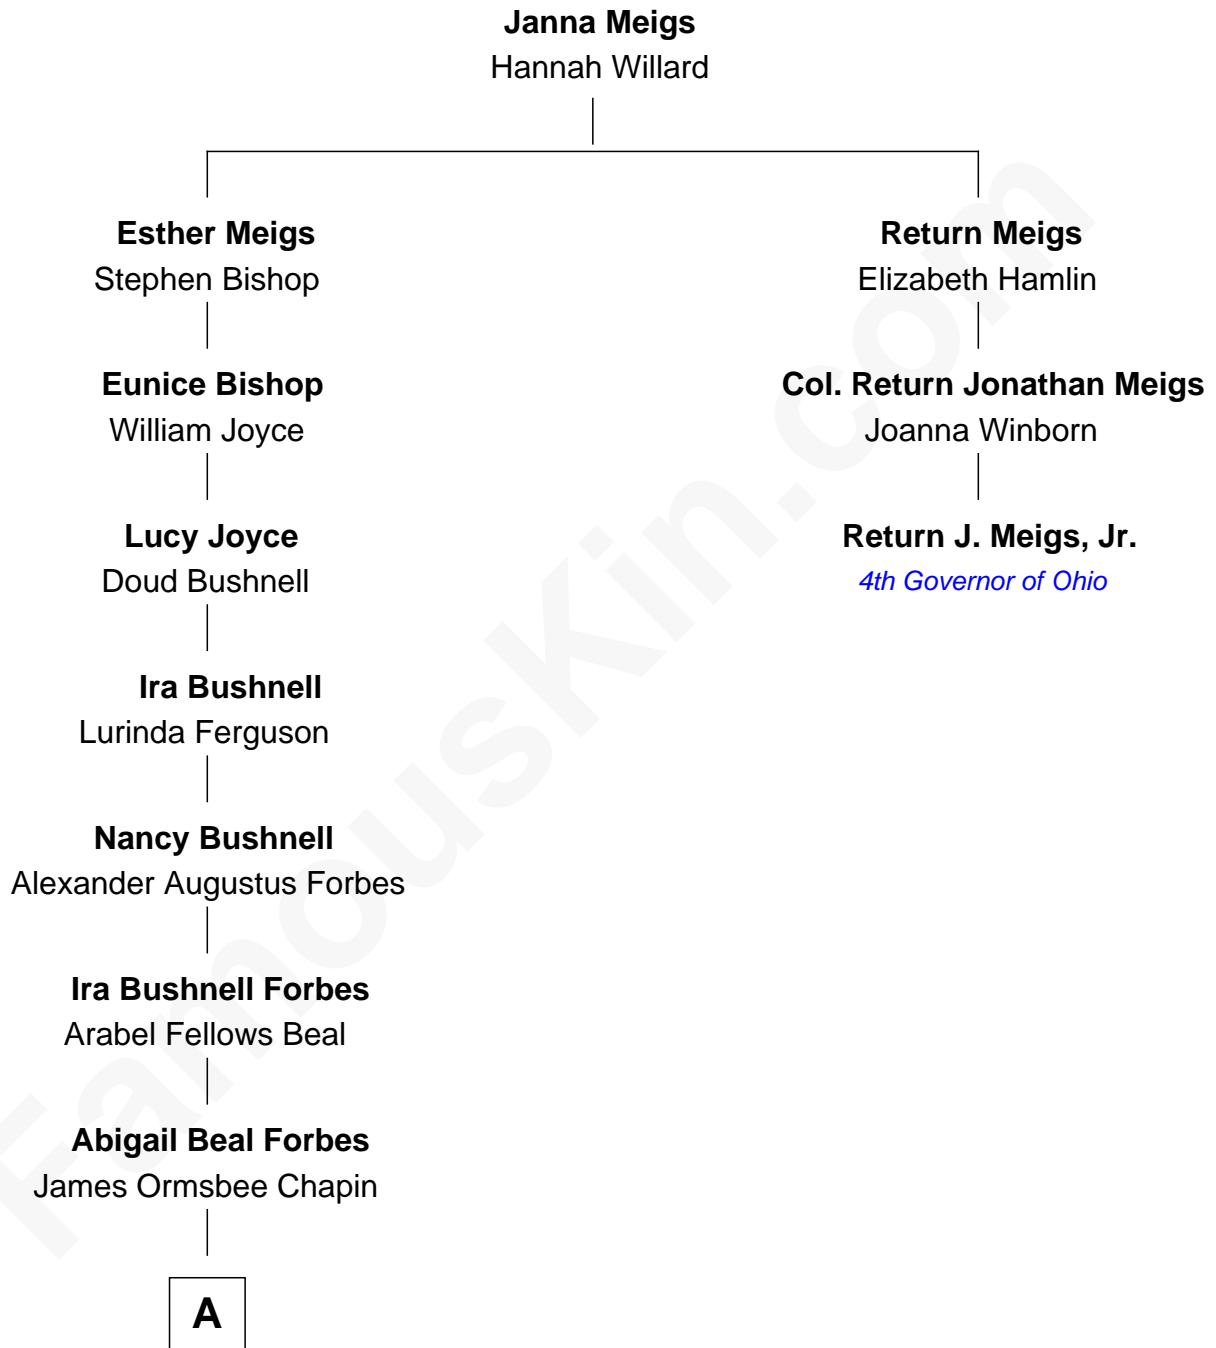

FamousKin.com

Relationship Chart of

Harry Chapin

Singer and Songwriter

2nd cousin 6 times removed of

Return J. Meigs, Jr.

4th Governor of Ohio

A

James Forbes Chapin

Jeanne Elspeth Burke

Harry Chapin

Singer and Songwriter

FamousKin.com