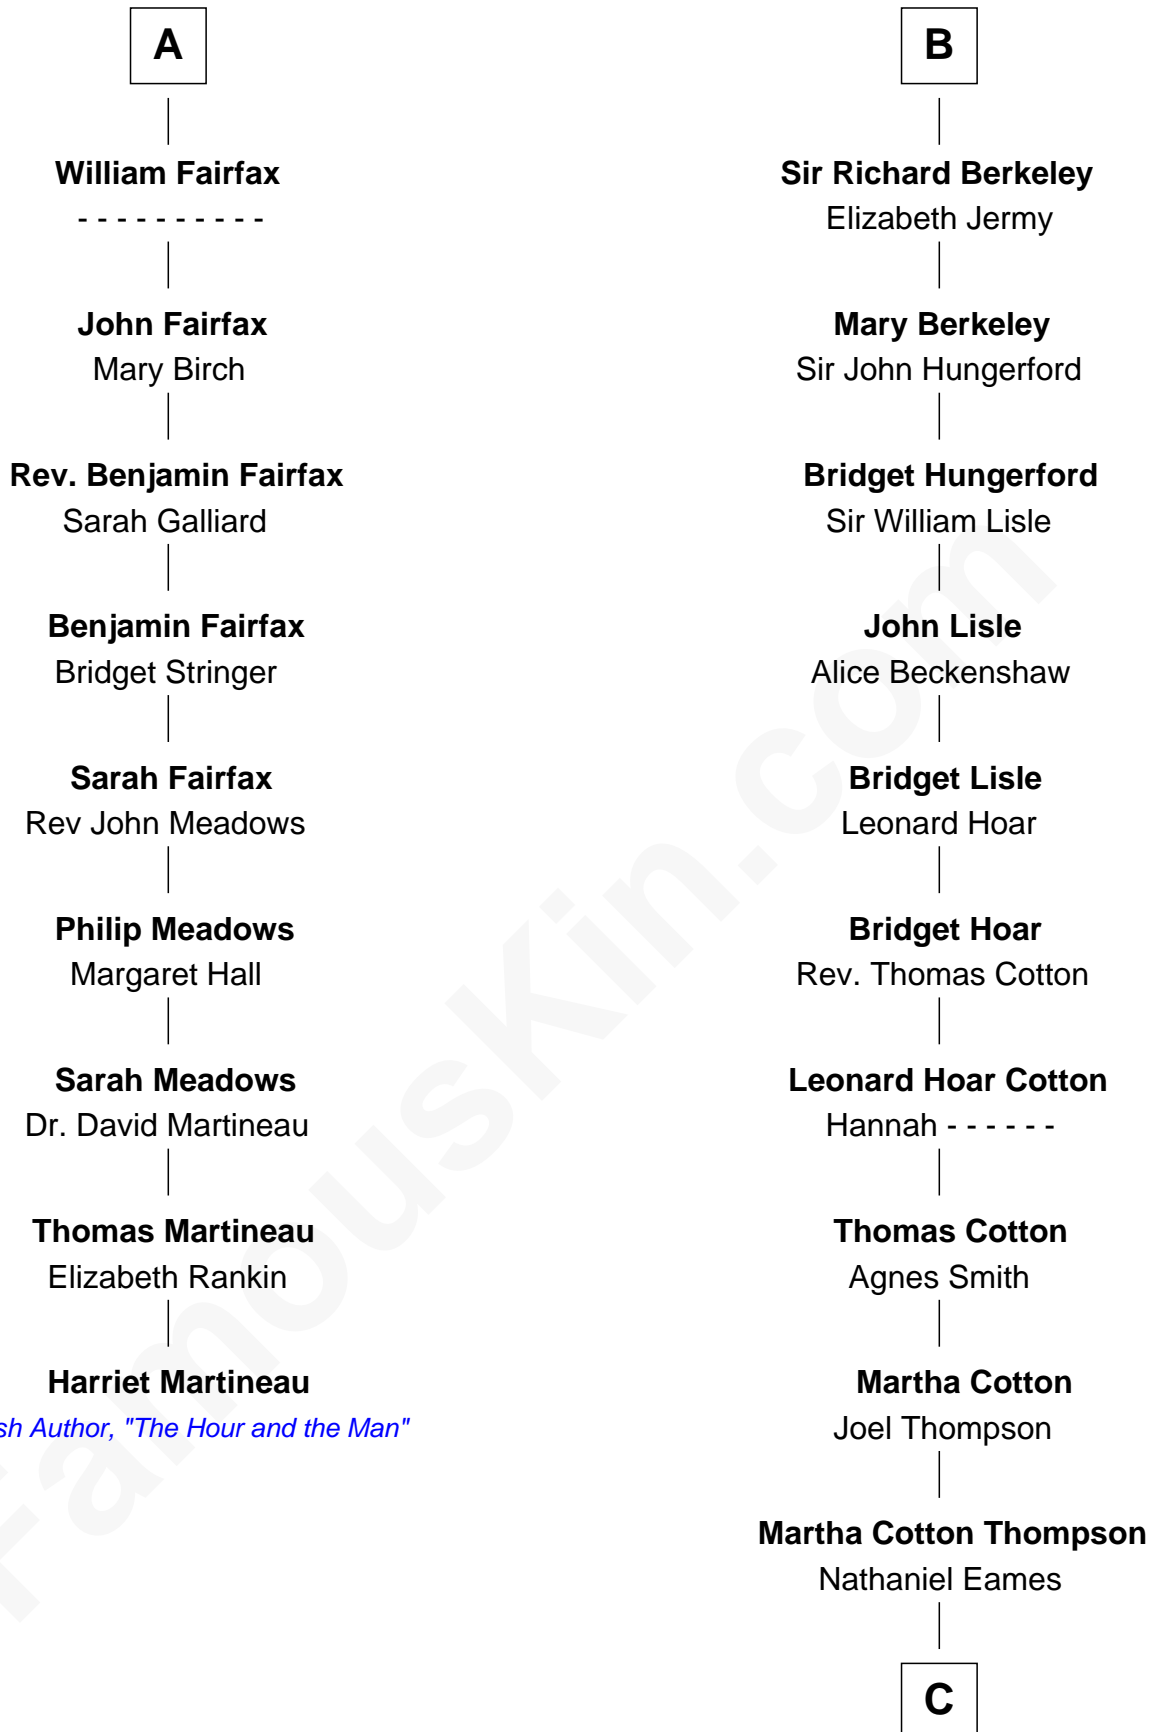

FamousKin.com

Relationship Chart of

Harriet Martineau

Author of The Hour and the Man

15th cousin 3 times removed of

Emma Eames

Opera Singer

Henry Plantagenet

Joan of Lancaster

John de Mowbray

John de Mowbray

Elizabeth de Segrave

Sir Thomas Mowbray

Elizabeth Fitzalan

Isabel Mowbray

Sir James Berkeley

Maurice Berkeley

Isabel Mead

Anne Berkeley

Sir William Dennis

Isabel Dennis

Sir John Berkeley

B

C