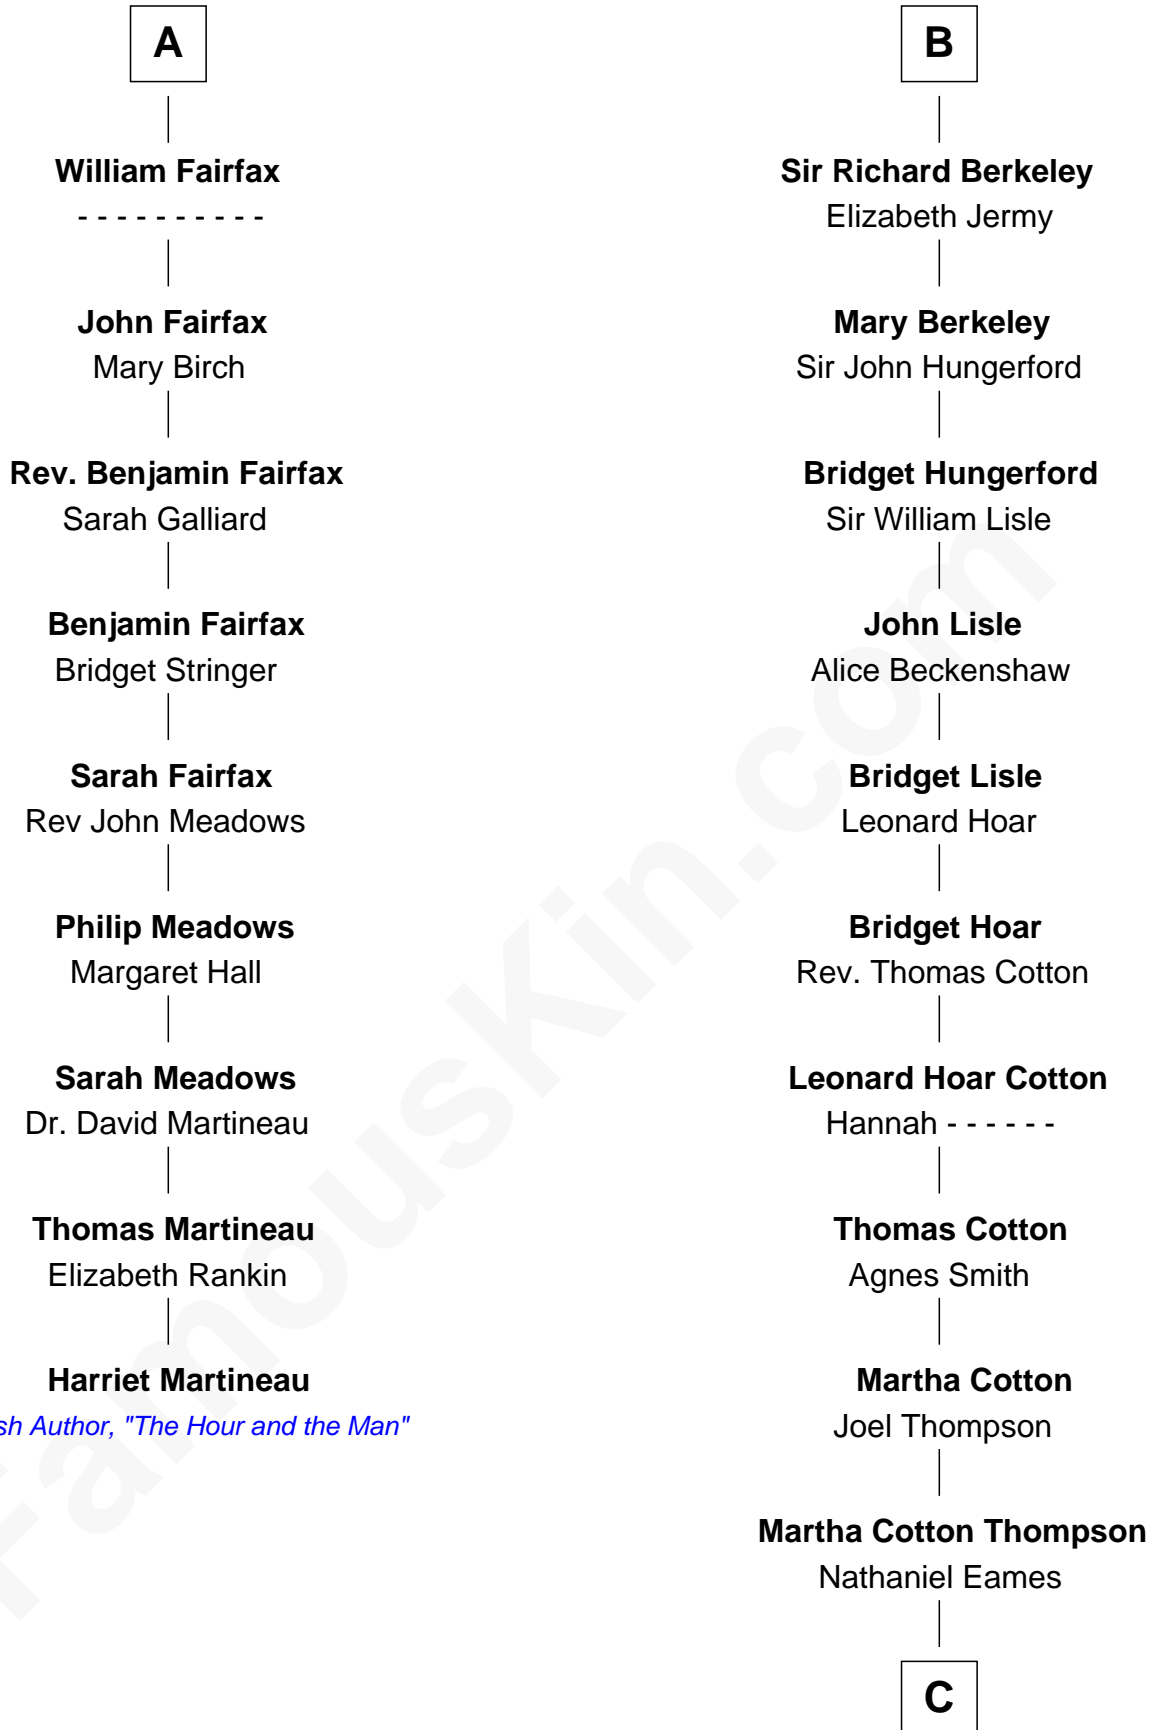

FamousKin.com

Relationship Chart of

Harriet Martineau

Author of The Hour and the Man

15th cousin 3 times removed of

Emma Eames

Opera Singer

Ralph de Stafford

Sir William Gascoigne
Margaret Percy

Richard Berkeley
Elizabeth Conningsby

Agnes Gascoigne
Sir Thomas Fairfax

Sir John Berkeley
Isabel Dennis

A

B

C

|
Ithamer Bellows Eames