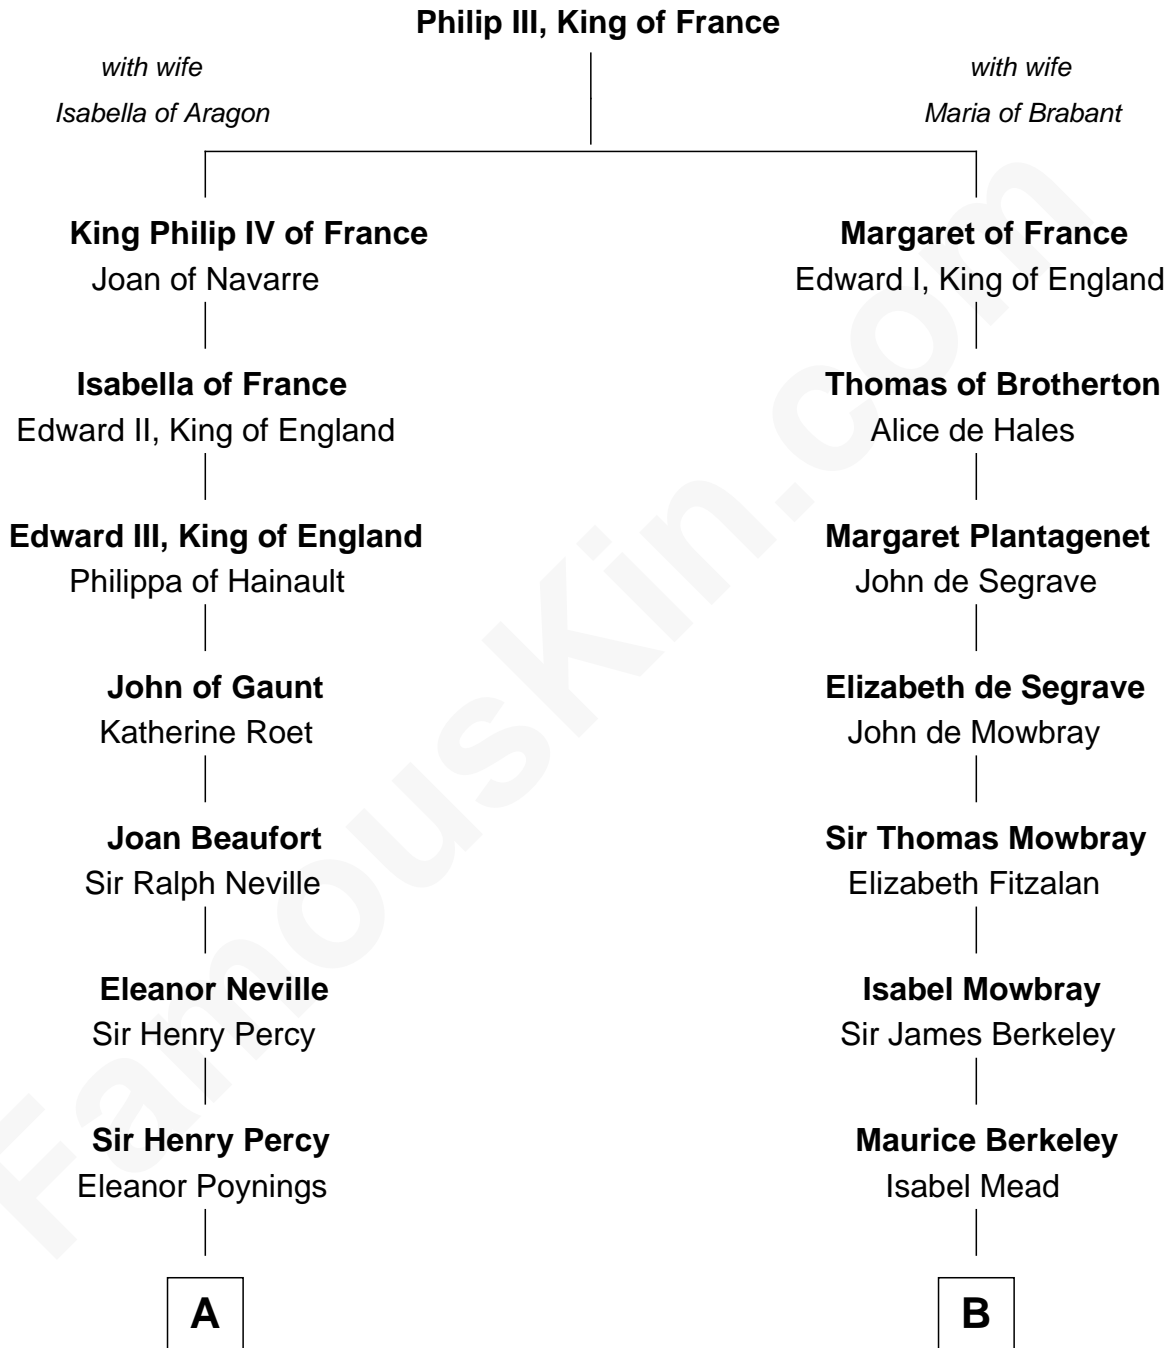

FamousKin.com

Relationship Chart of

Harriet Martineau

Author of The Hour and the Man

17th cousin 3 times removed of

Emma Eames

Opera Singer