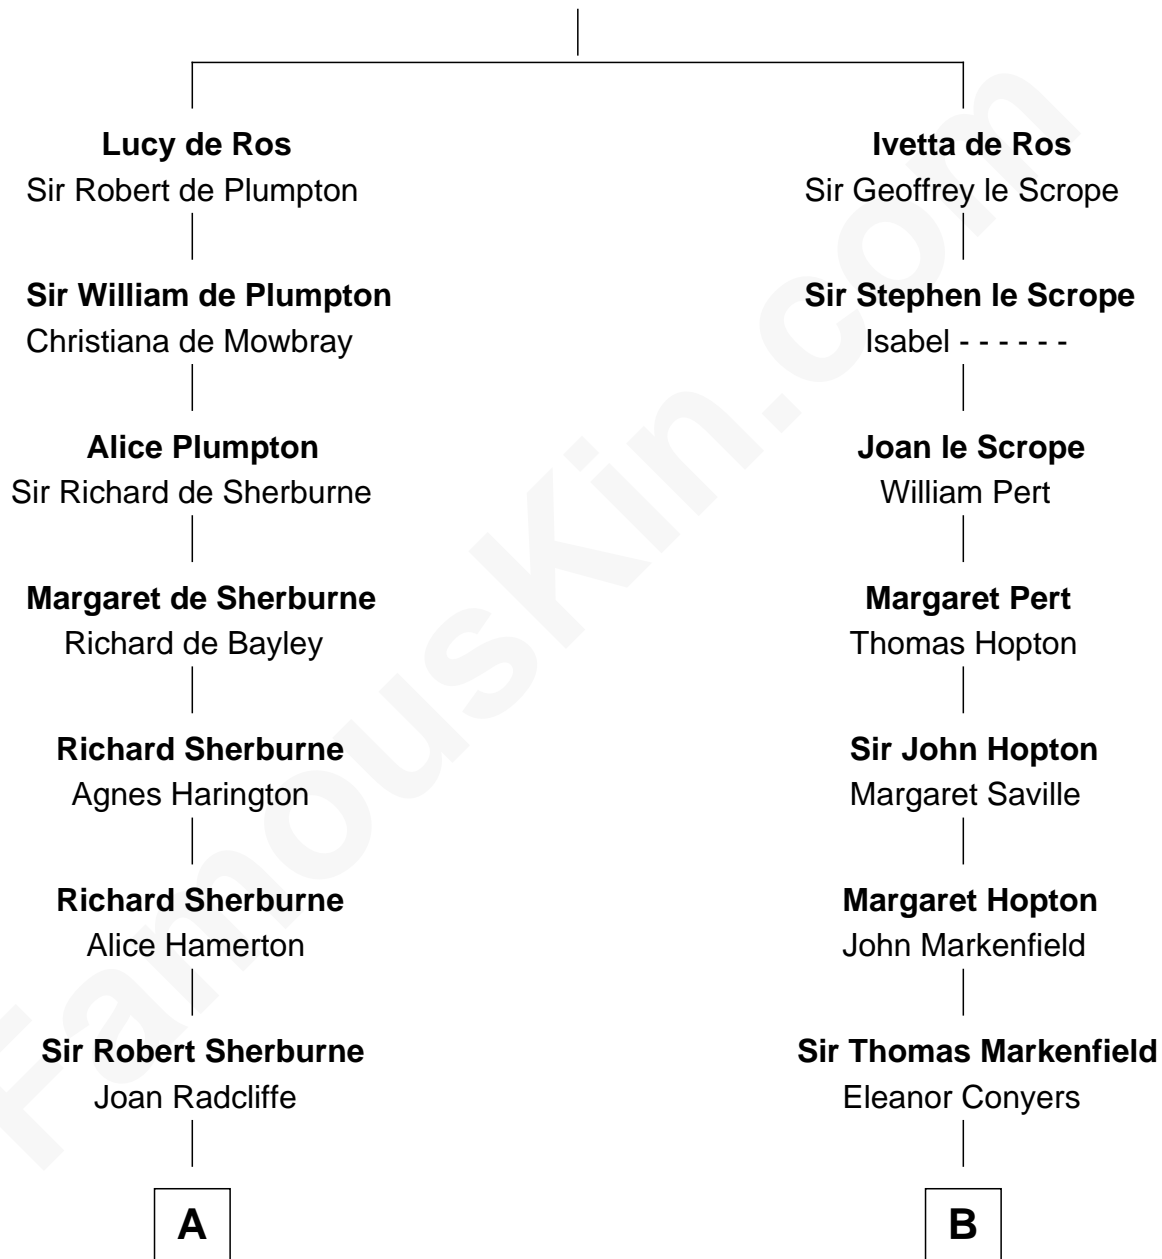

FamousKin.com Relationship Chart of

Harriet Martineau

Author of The Hour and the Man

17th cousin 2 times removed of

Horace Gray

U.S. Supreme Court Justice

Sir William de Ros

Eustache Fitz Ralph

C

Elizabeth Chipman

William Gray

Horace Gray

Harriet Upham

Horace Gray

U.S. Supreme Court Justice

FamousKin.com