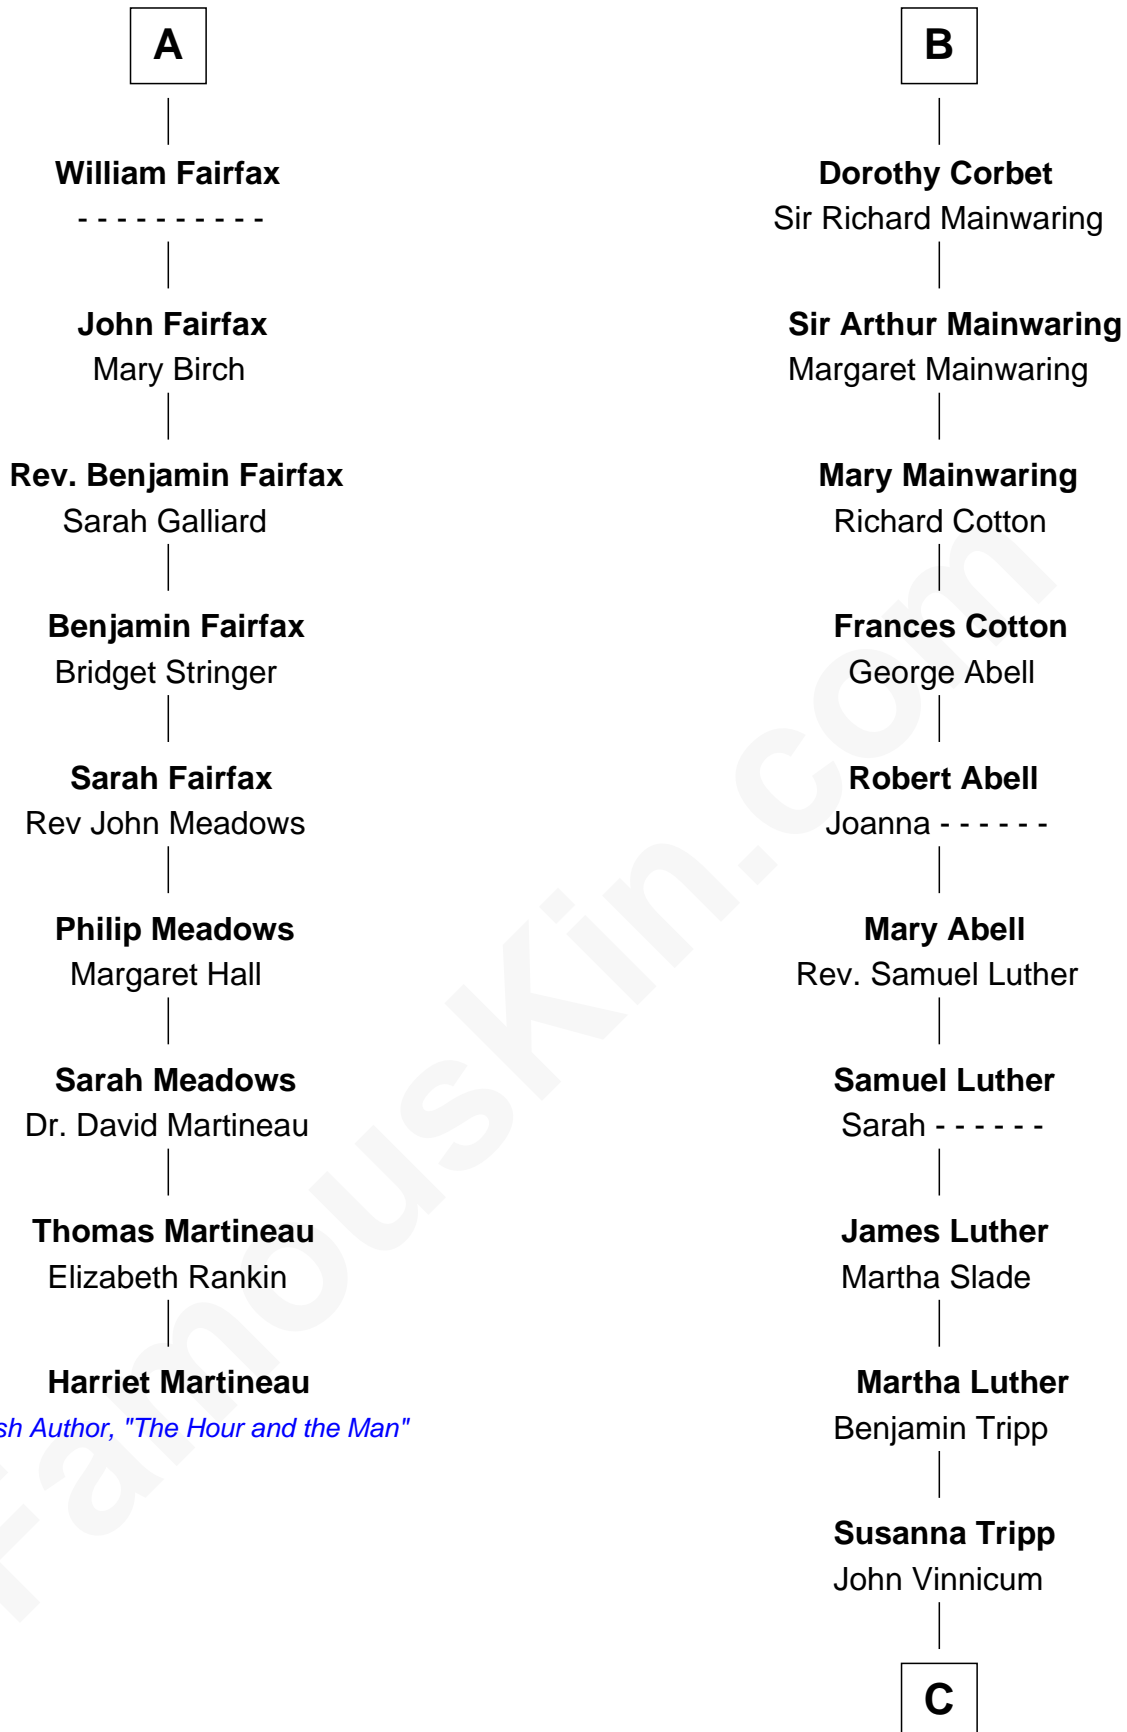

FamousKin.com

Relationship Chart of

Harriet Martineau

Author of The Hour and the Man

15th cousin 5 times removed of

Lizzie Borden

Accused Murderess

Ralph de Stafford
Margaret de Audley

John Neville
Elizabeth Newmarch

Sir William Ferrers
Elizabeth Belknap

Jane de Neville
Sir William Gascoigne

Anne Ferrers
Sir Walter Devereux

Sir William Gascoigne
Margaret Percy

Elizabeth Devereux
Sir Richard Corbet

Agnes Gascoigne
Sir Thomas Fairfax

Sir Robert Corbet
Elizabeth Vernon

A

B

C

—
Sarah L. Vinnicum

Joseph Morse

—
Anthony Morse

Rhoda Morrison

—
Sarah Anthony Morse

Andrew Jackson Borden

—
Lizzie Borden

Accused Murderess

FamousKin.com