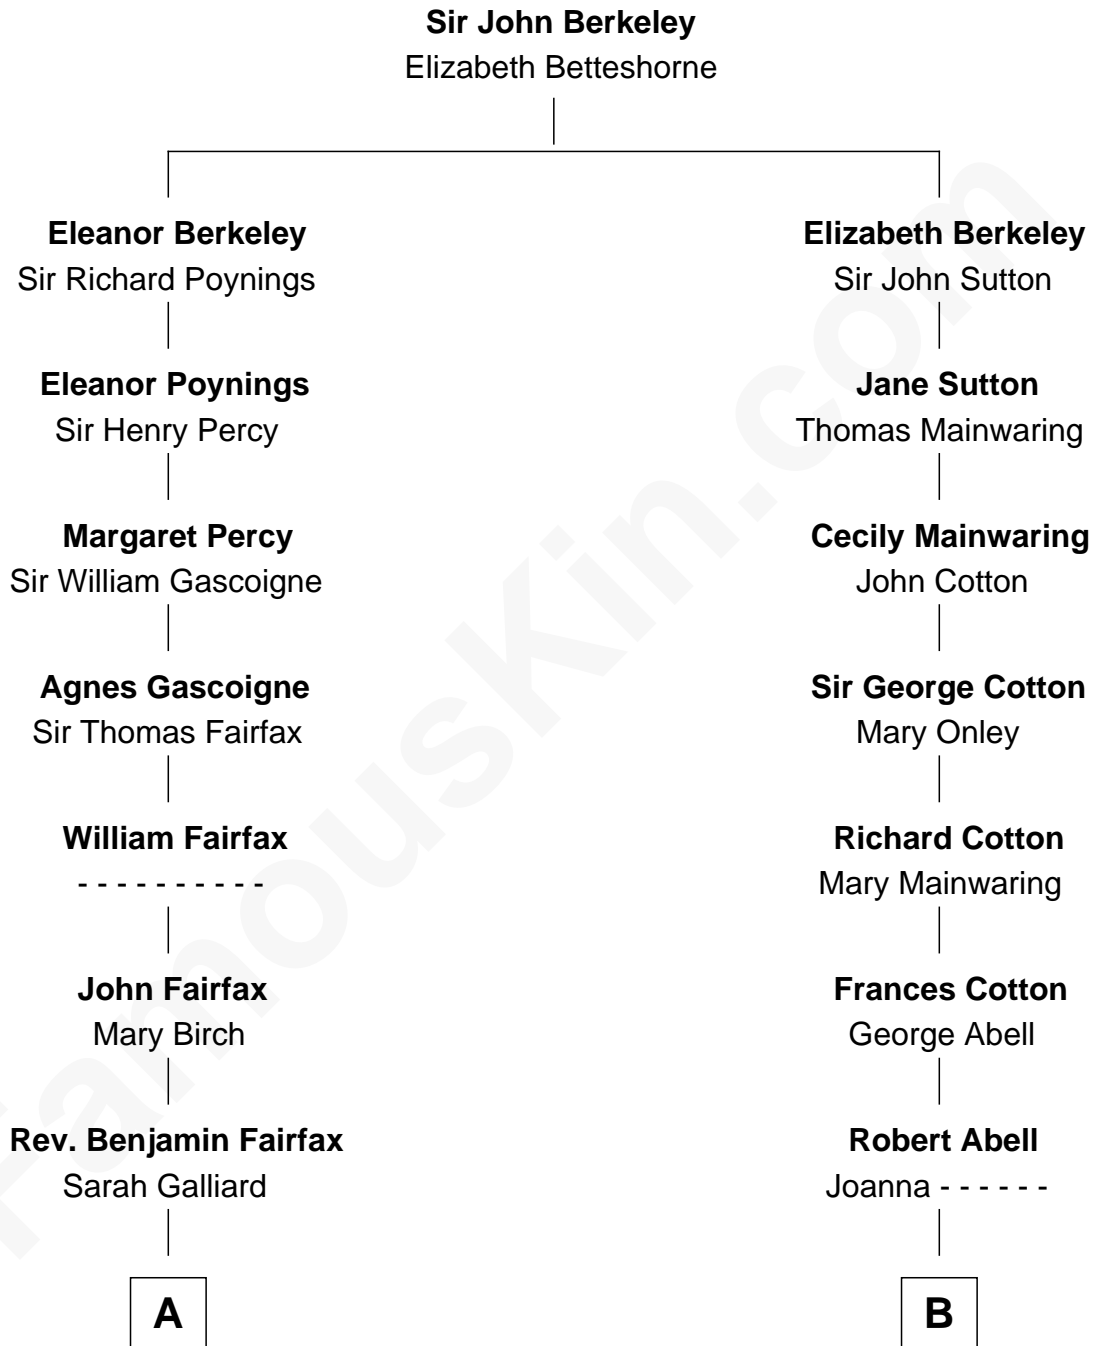

FamousKin.com Relationship Chart of

Harriet Martineau

Author of The Hour and the Man

12th cousin 4 times removed of

Elizabeth Montgomery

TV Actress - "Bewitched"

A

Benjamin Fairfax
Bridget Stringer

Samuel Luther
Sarah - - - - -

Consider Luther
Margaret Jewett

Sarah Luther
John Barney

Benjamin Barney
Elizabeth Ackley

Nathan Barney
Hannah Carey

Nathan Barney
Mary A. Deverell

Mary Weed Barney
Henry Montgomery