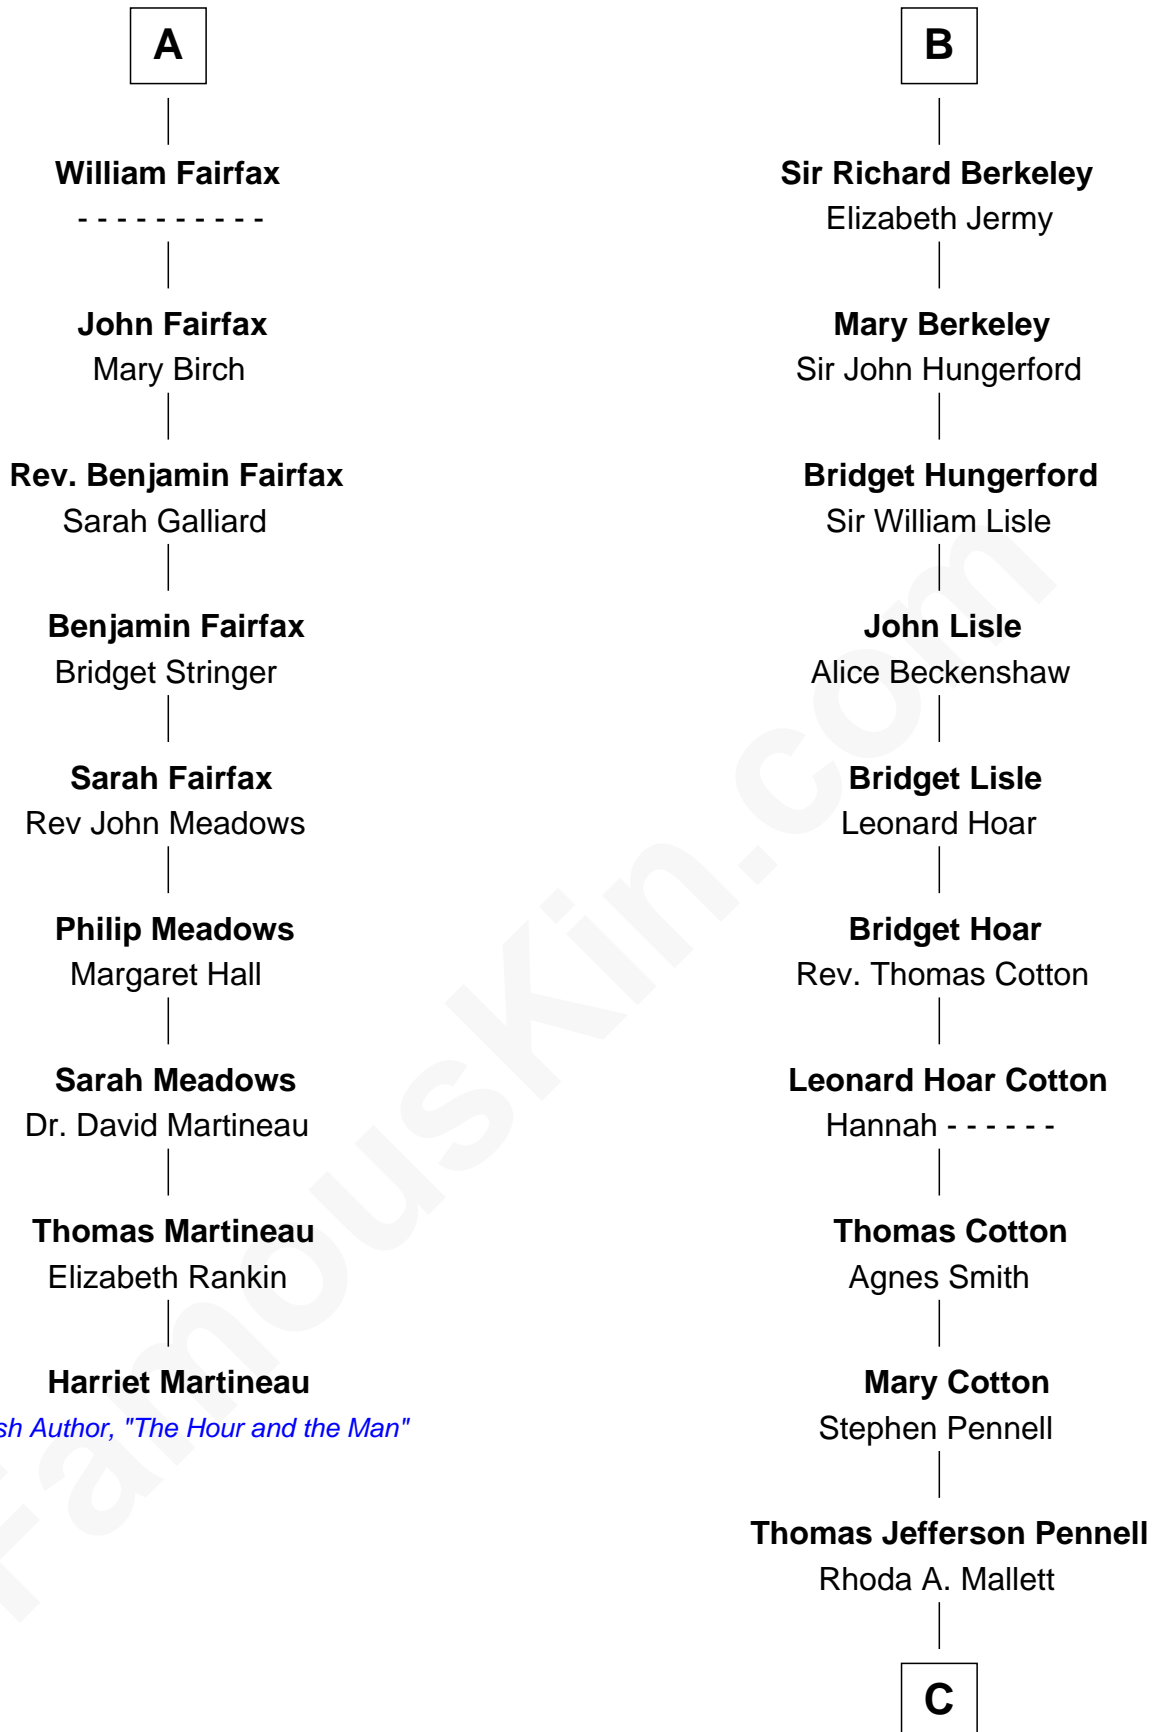

### Harriet Martineau

*Author of The Hour and the Man*

15th cousin 6 times removed of

**Anne Stafford**  
Sir William Berkeley

**Sir William Gascoigne**  
Margaret Percy

**Richard Berkeley**  
Elizabeth Conningsby

**Agnes Gascoigne**  
Sir Thomas Fairfax

**Sir John Berkeley**  
Isabel Dennis

**A**

**B**

**C**

**Deborah Collamore Pennell**

John Watson

**Susan Ann Watson**

Ford Bela Barber

**Stella Frances Barber**