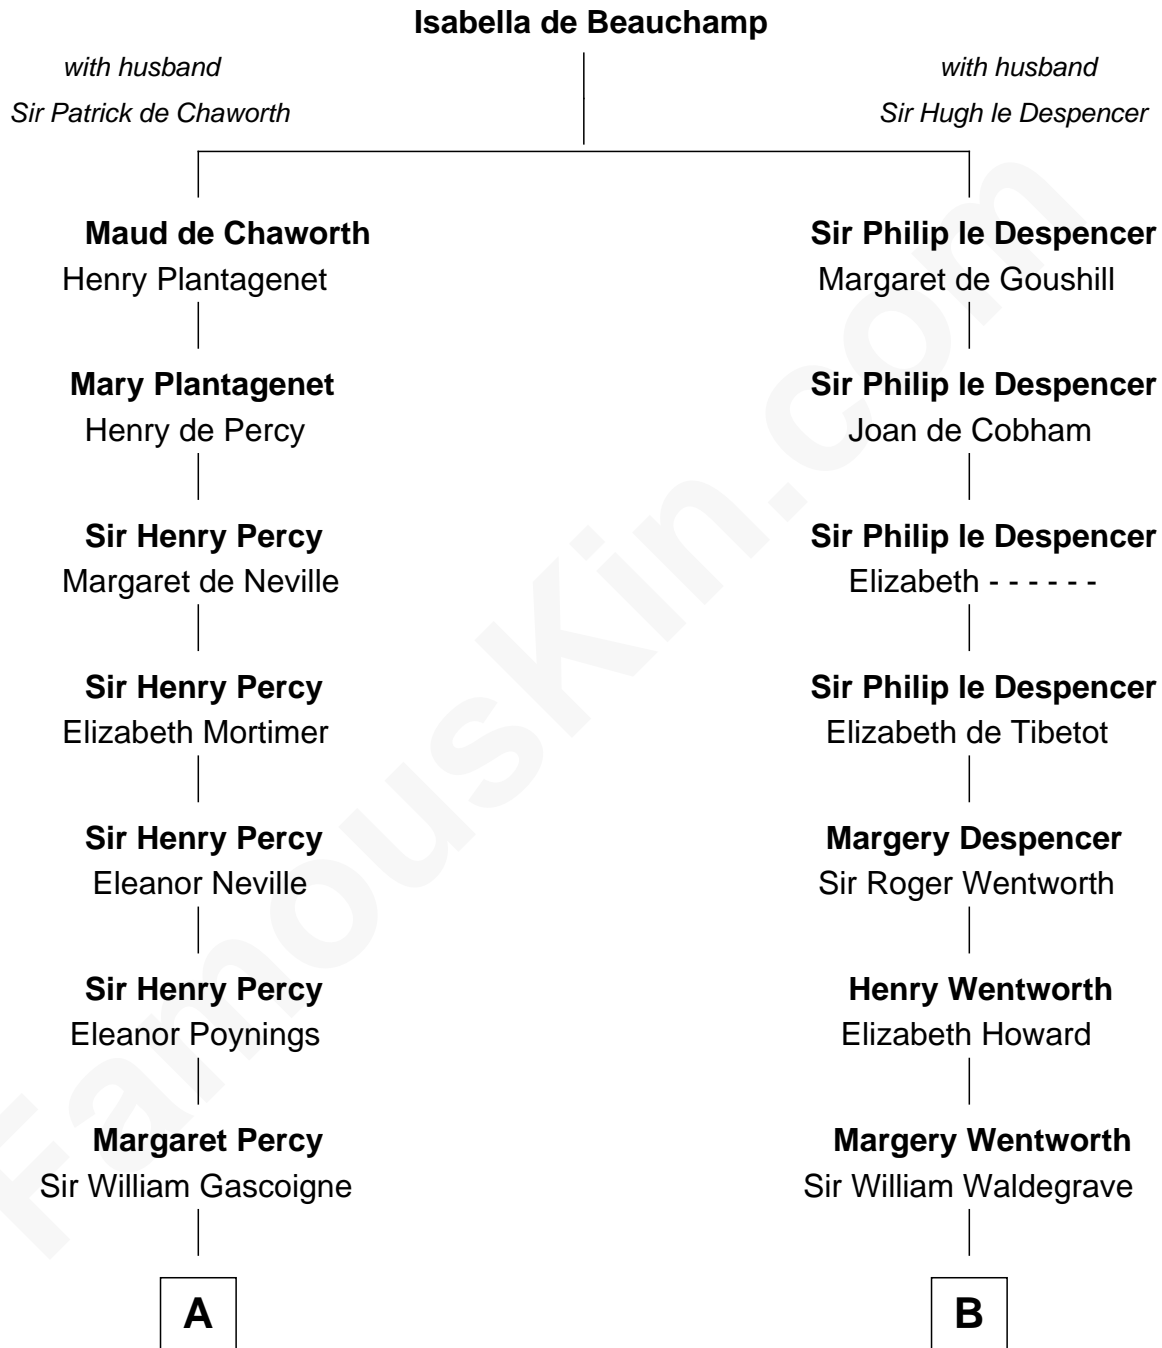

FamousKin.com Relationship Chart of

Harriet Martineau

Author of The Hour and the Man

16th cousin 4 times removed of

Walt Disney

Co-Founder of The Walt Disney Company

C

—
Eber Call

Violette Lawrence

—
Charles Call

Henrietta Gross

—
Flora Call

Elias Charles Disney

—
Walt Disney

Co-Founder of The Walt Disney Co.

FamousKin.com