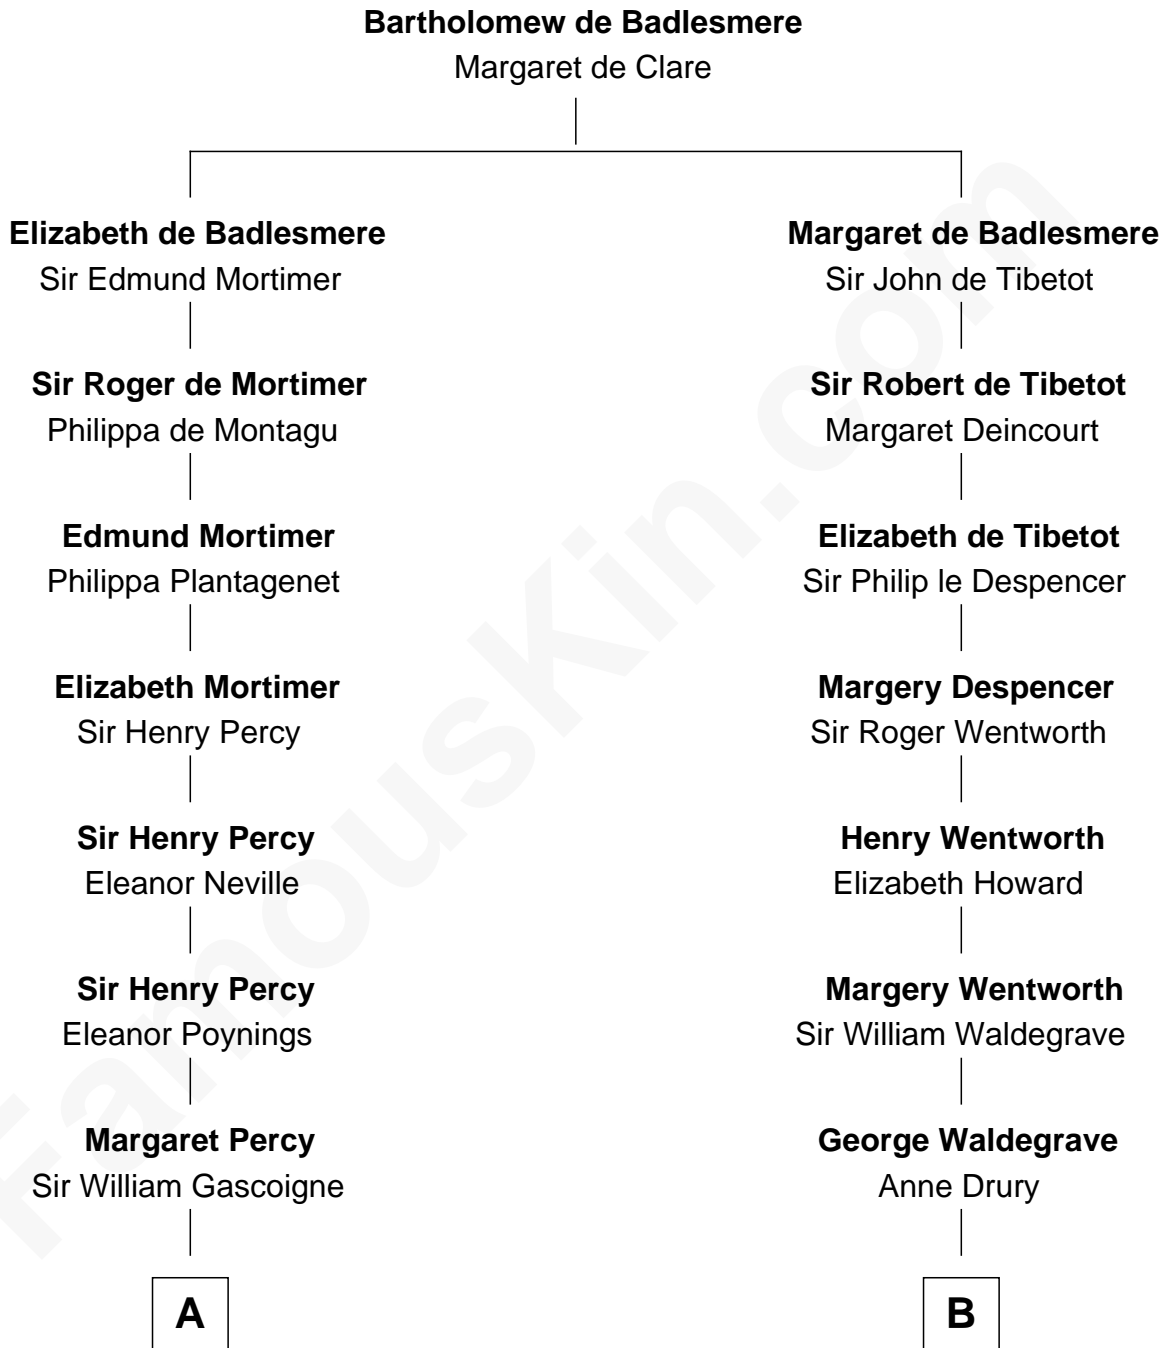

FamousKin.com

Relationship Chart of

Harriet Martineau

Author of The Hour and the Man

16th cousin 3 times removed of

Walt Disney

Co-Founder of The Walt Disney Company

C

Charles Call
Henrietta Gross

Flora Call
Elias Charles Disney

Walt Disney
Co-Founder of The Walt Disney Co.

FamousKin.com