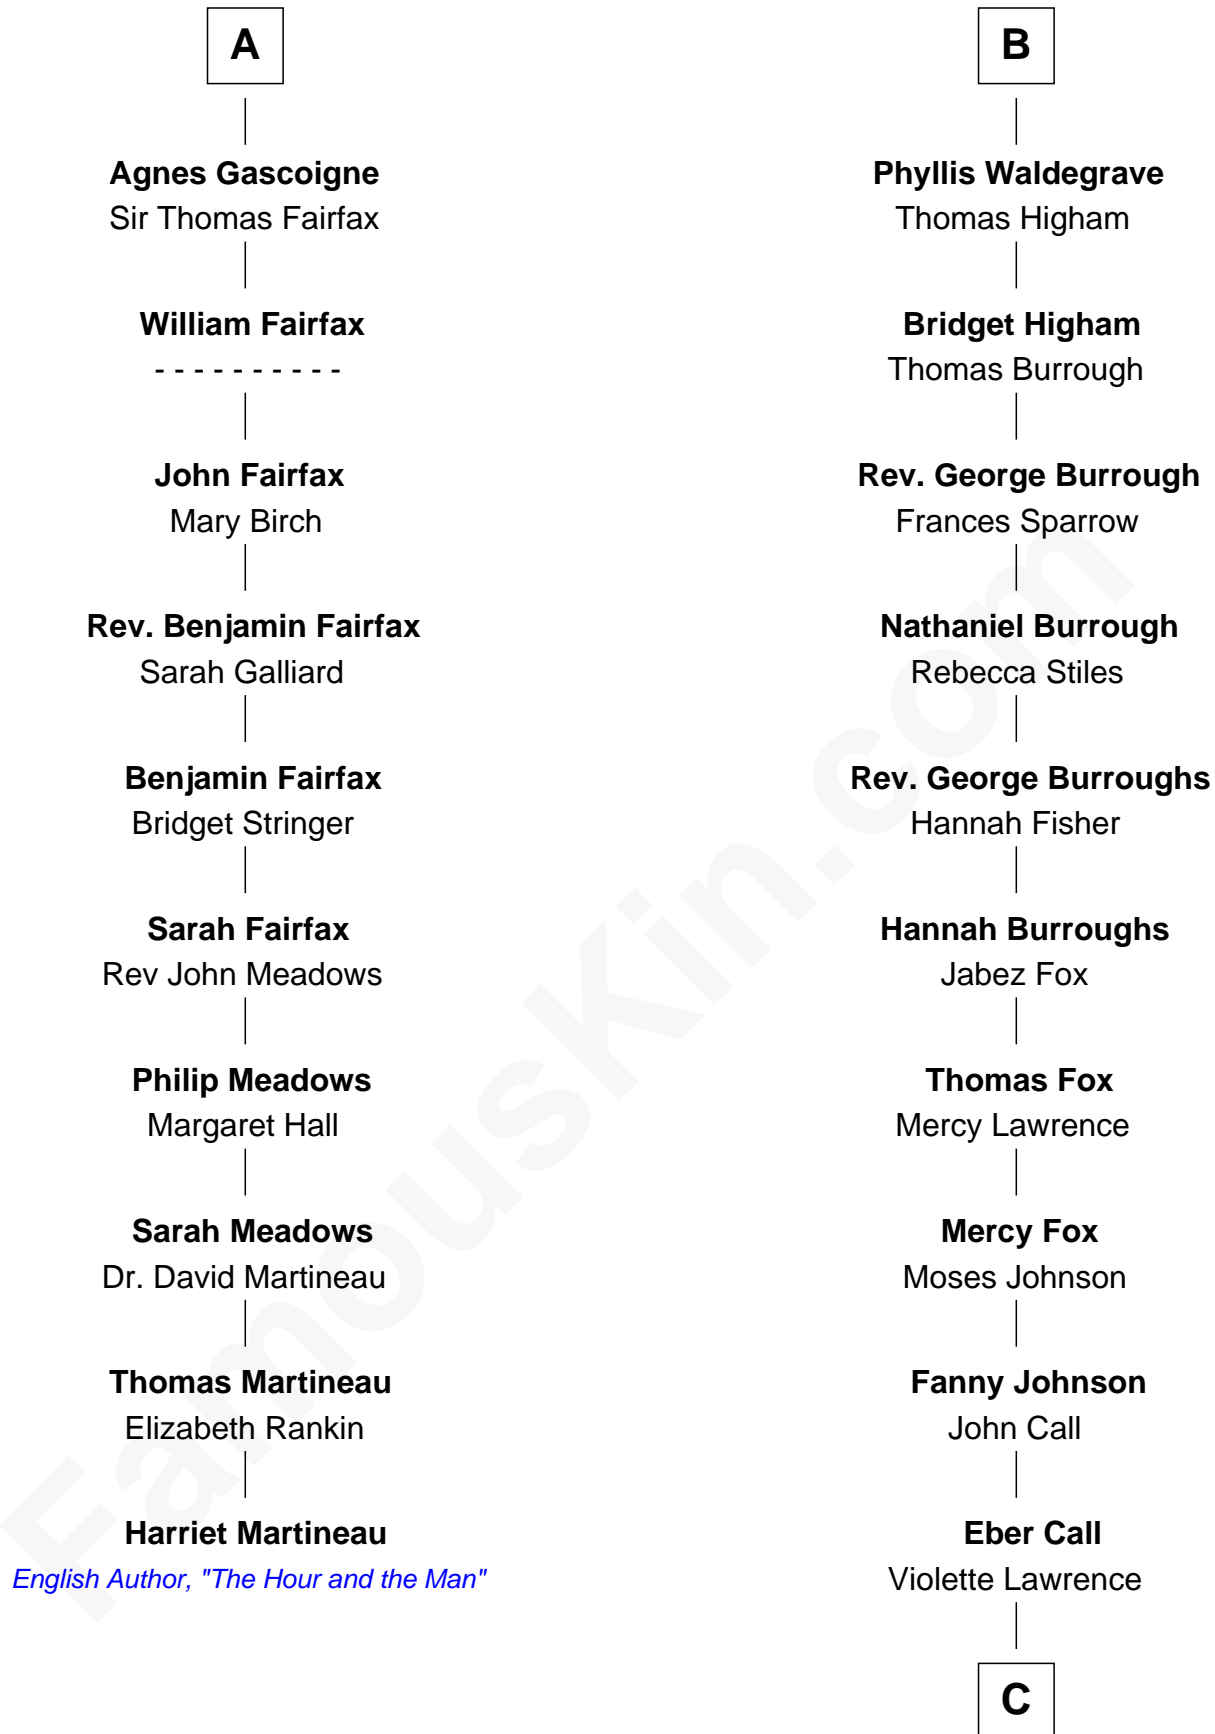

FamousKin.com

Relationship Chart of

Harriet Martineau

Author of The Hour and the Man

16th cousin 3 times removed of

Walt Disney

Co-Founder of The Walt Disney Company

C