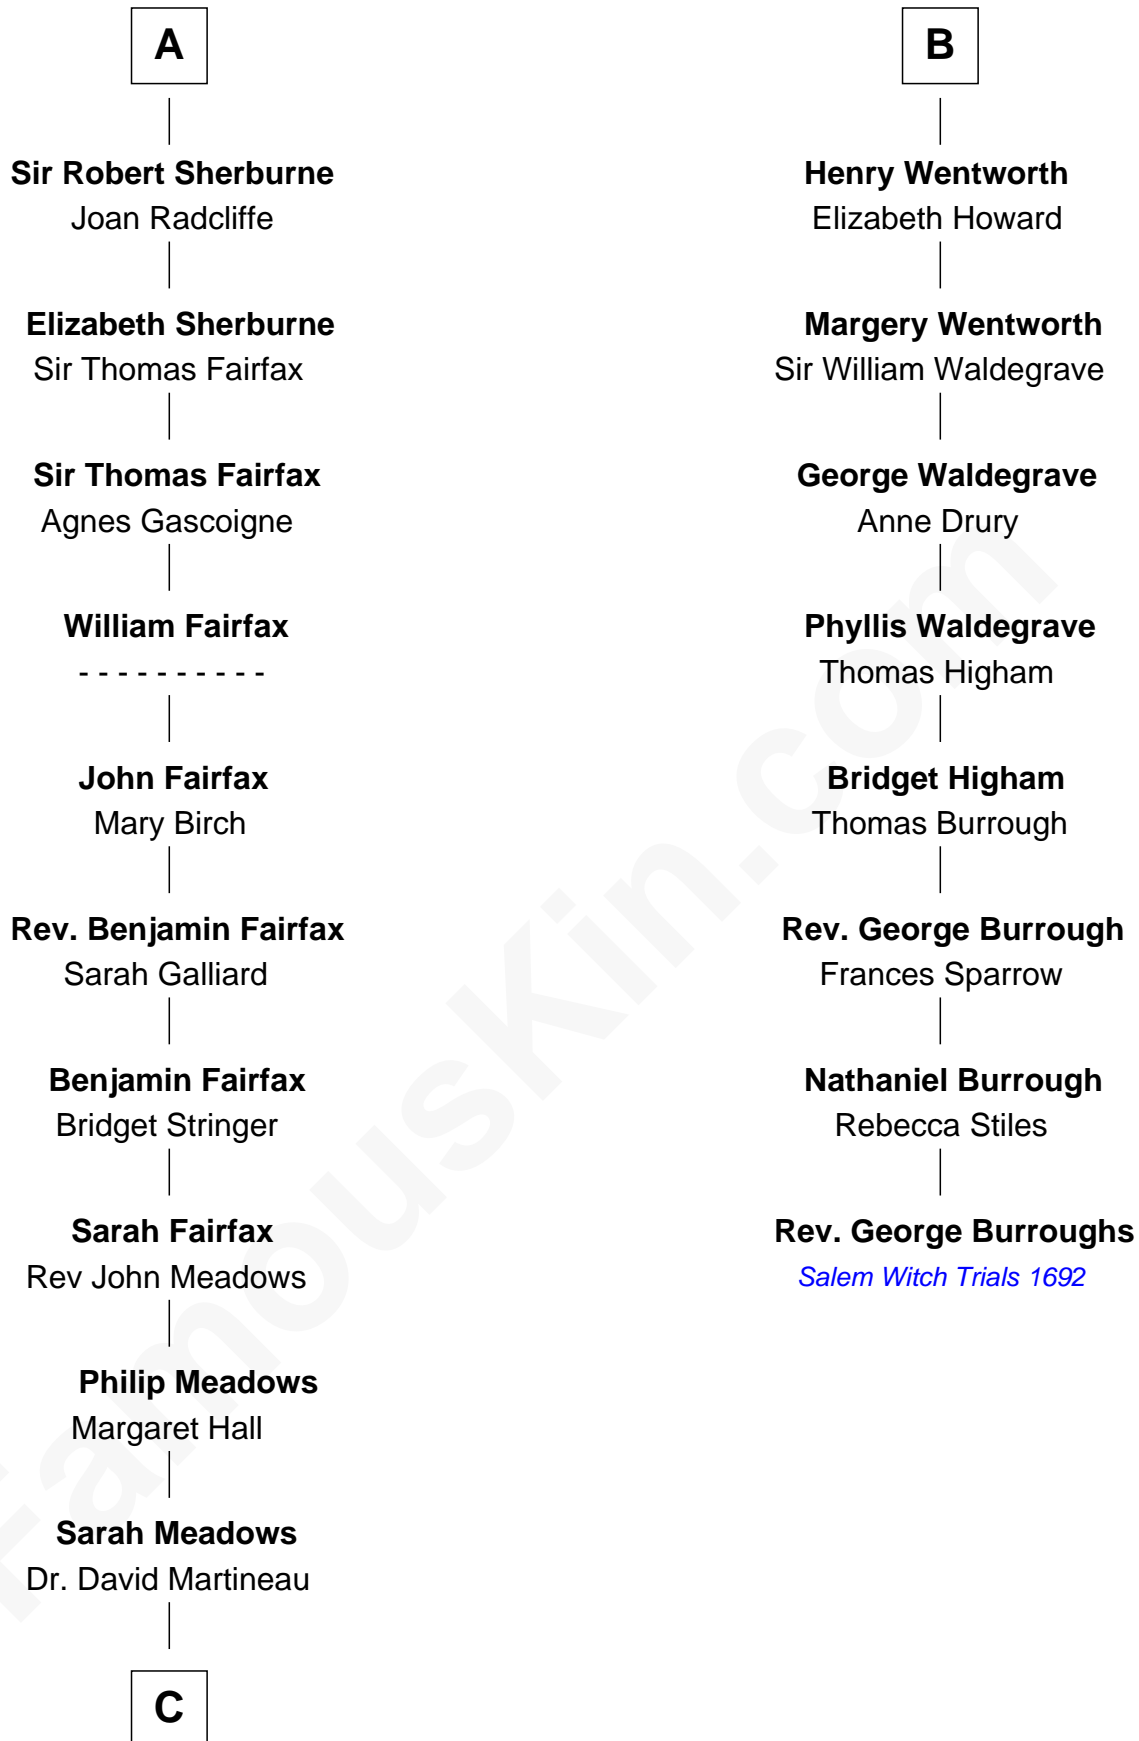

## Relationship Chart of

### Harriet Martineau

*Author of The Hour and the Man*

14th cousin 4 times removed of

### Rev. George Burroughs

*Executed for Witchcraft, Salem 1692*

C

Thomas Martineau

Elizabeth Rankin

Harriet Martineau

*English Author, "The Hour and the Man"*

FamousKin.com