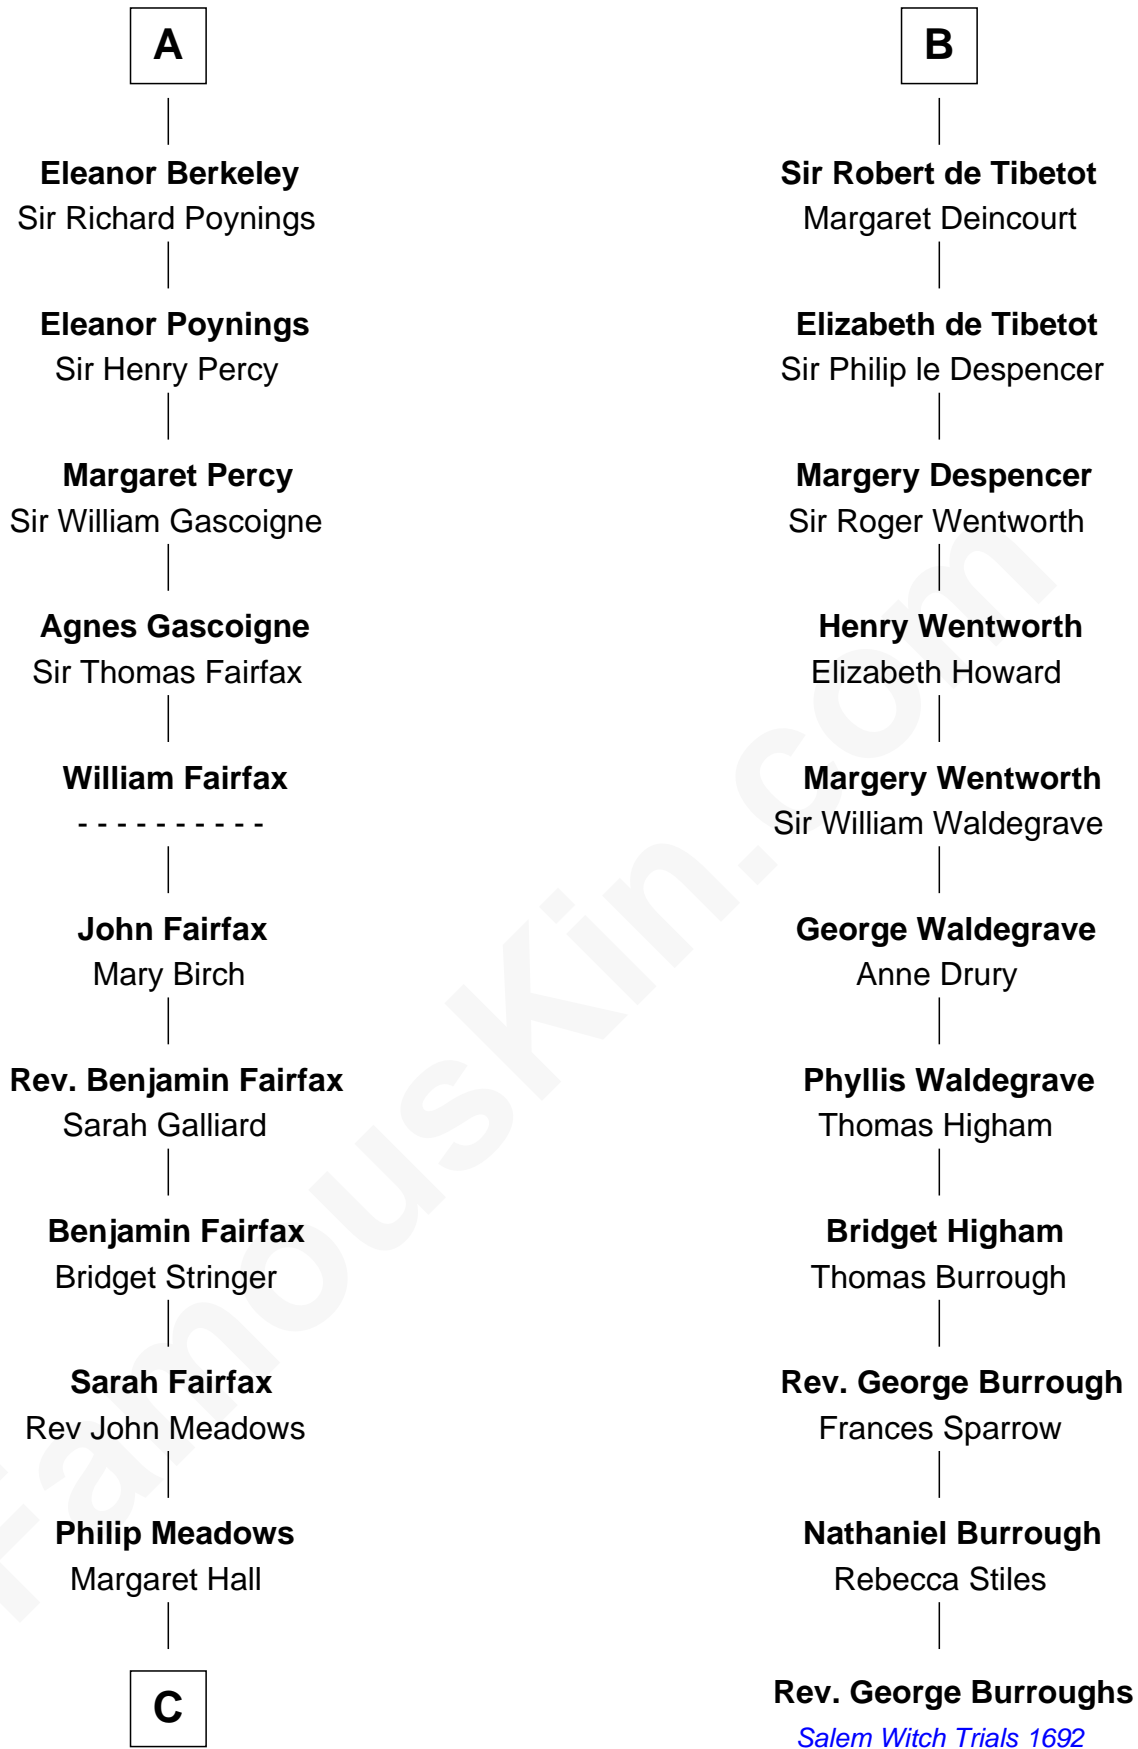

FamousKin.com

Relationship Chart of

Harriet Martineau

Author of The Hour and the Man

17th cousin 2 times removed of

Rev. George Burroughs

Executed for Witchcraft, Salem 1692

Robert de Quincy
Orabel FitzNess

Sir Saher IV de Quincy
Margaret de Beaumont

Sir Roger de Quincy
Helen of Galloway

Margaret de Quincy
Sir William de Ferrers

Joan de Ferrers
Sir Thomas de Berkeley

Sir Maurice de Berkeley
Eve la Zouche

Thomas de Berkeley
Katherine de Clyvedon

Sir John Berkeley
Elizabeth Betteshorne

A

Sir Saher IV de Quincy
Margaret de Beaumont

Sir Robert II de Quincy
Hawise of Chester

Margaret de Quincy
John de Lacy

Maud de Lacy
Sir Richard de Clare

Thomas de Clare
Juliana FitzMaurice

Margaret de Clare
Bartholomew de Badlesmere

Margaret de Badlesmere
Sir John de Tibetot

B

C

—
Sarah Meadows
Dr. David Martineau

—
Thomas Martineau
Elizabeth Rankin

—
Harriet Martineau
English Author, "The Hour and the Man"