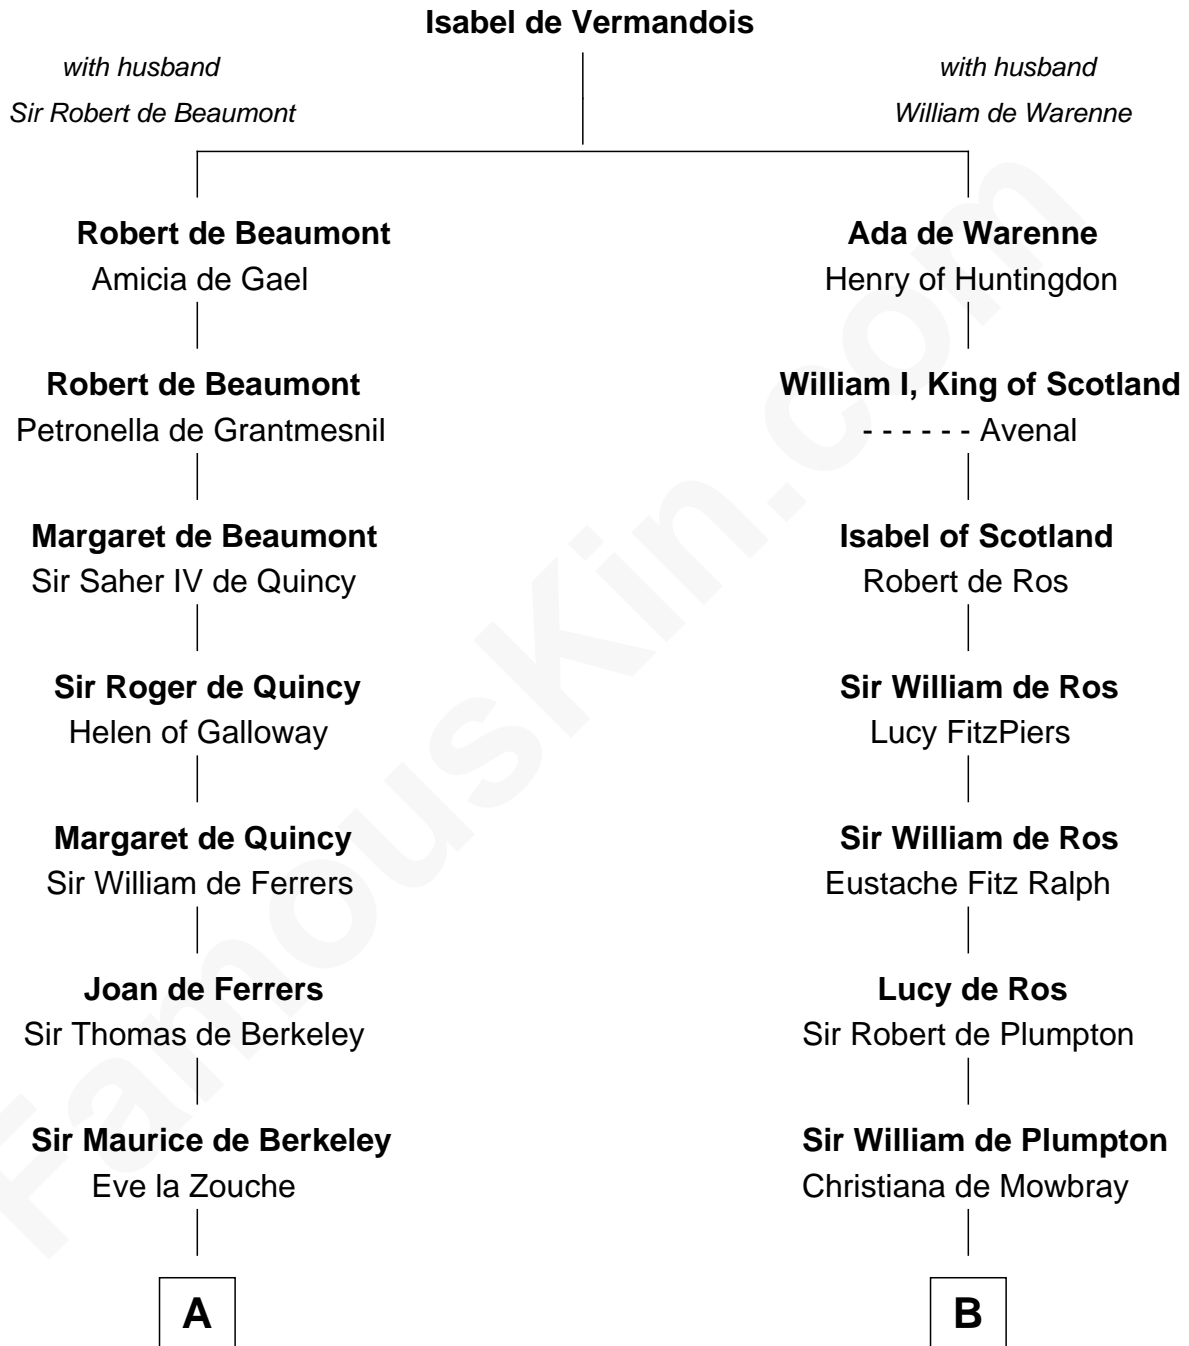

# FamousKin.com Relationship Chart of

**Harriet Martineau**

*Author of The Hour and the Man*

16th cousin 5 times removed of

**Peter Worden**

*(c1569 - 1638/9) Great Migration Immigrant 1638*

**C**

—  
**Sarah Fairfax**