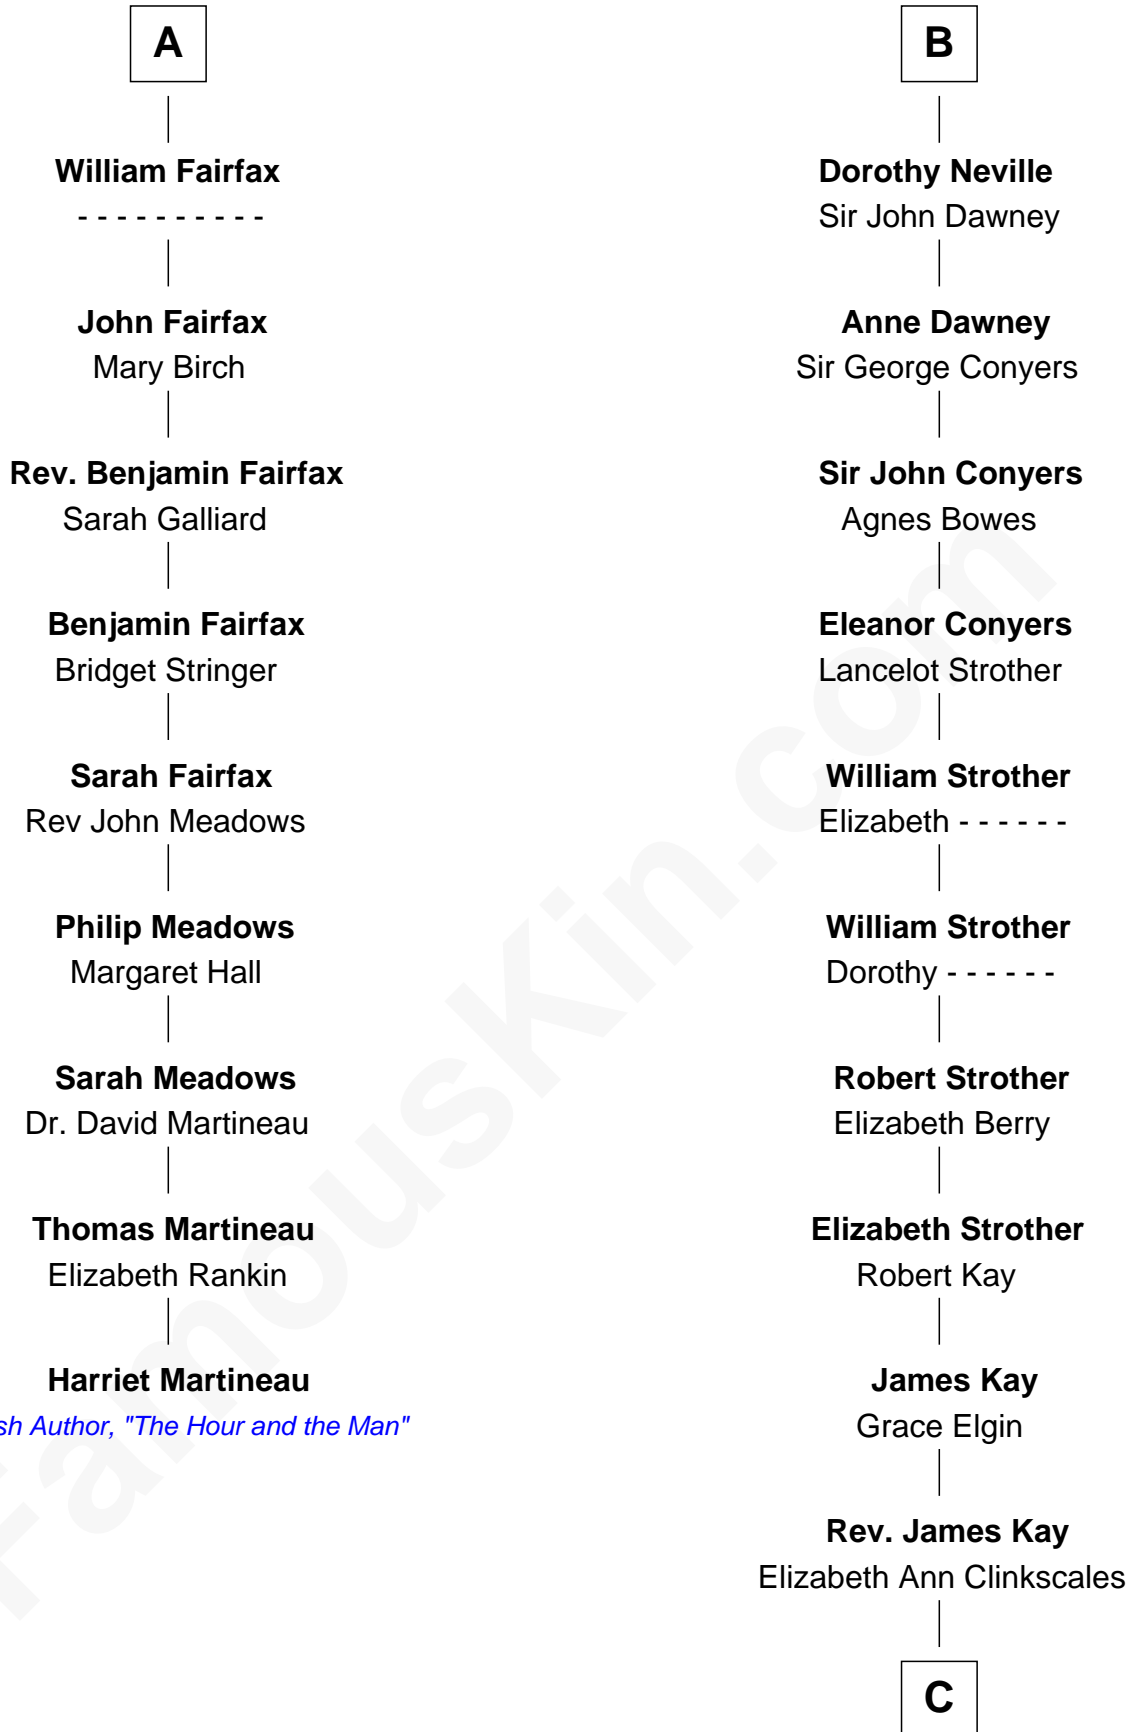

### Harriet Martineau

*Author of The Hour and the Man*

15th cousin 6 times removed of

**Sir Henry Percy**  
Eleanor Poynings

**Margaret Percy**  
Sir William Gascoigne

**Agnes Gascoigne**  
Sir Thomas Fairfax

**A**

**Eleanor Plantagenet**  
Richard Fitzalan

**Joan Fitzalan**  
Humphrey de Bohun

**Eleanor de Bohun**  
Sir Thomas Plantagenet

**Anne Plantagenet**  
Sir William Bouchier

**Sir John Bouchier**  
Margaret Berners

**Joan Bouchier**  
Sir Henry Neville

**Sir Richard Neville**  
Anne Stafford

**B**

**C**

—  
**Mary Kay**

John Pratt

—  
**James E. Pratt**

Sophonra C. Cowan

—  
**Nina Pratt**

William Archibald Carter