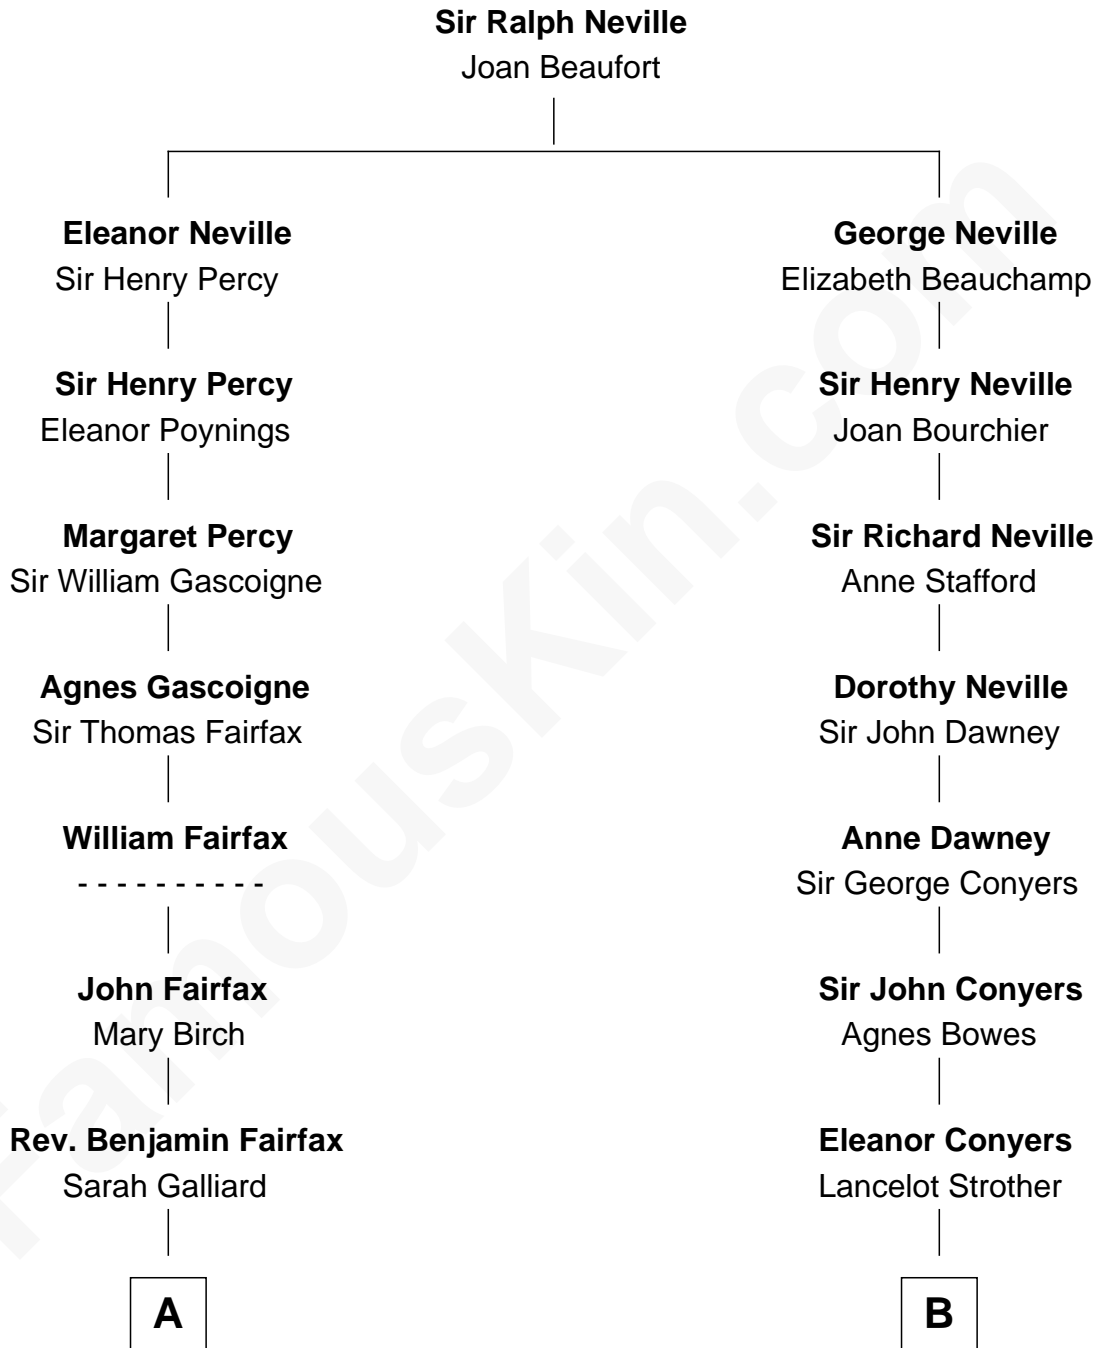

FamousKin.com

Relationship Chart of

Harriet Martineau

Author of The Hour and the Man

12th cousin 5 times removed of

Jimmy Carter
39th U.S. President

A

Benjamin Fairfax