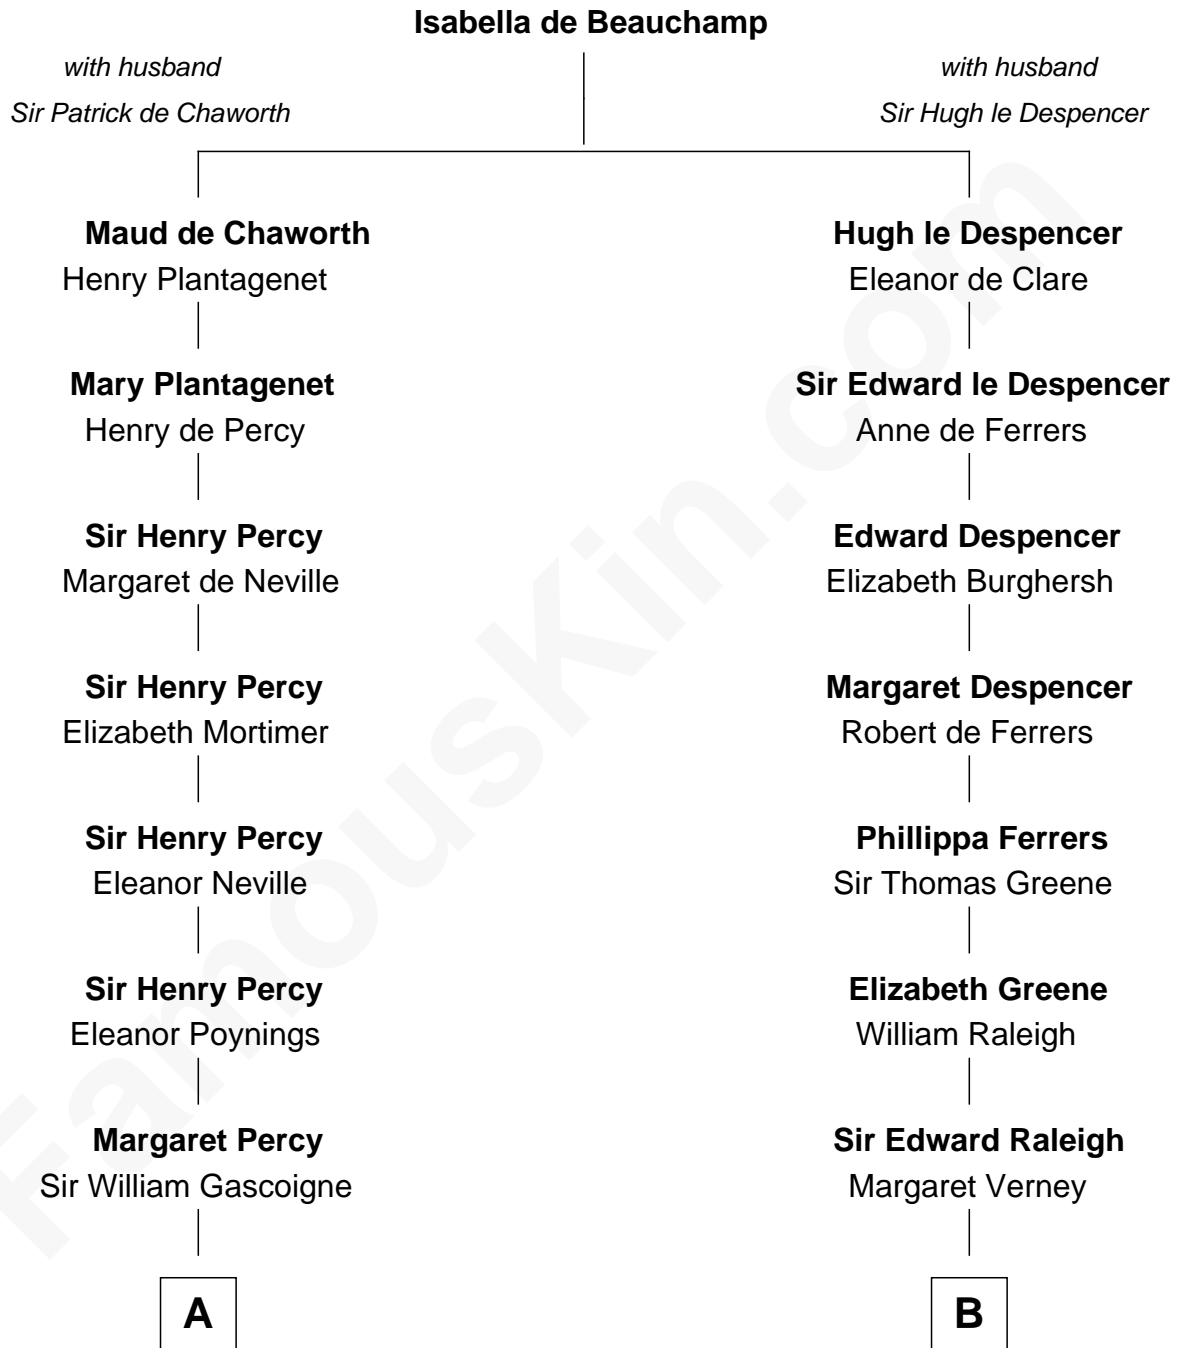

# FamousKin.com Relationship Chart of

**Harriet Martineau**

*Author of The Hour and the Man*

16th cousin 5 times removed of

**George Romney**

*43rd Governor of Michigan*

**C**

Charity Dickinson

Jared Pratt

Parley Parker Pratt

Mary Woods

Helaman Pratt

Anna Johanna Dorothy Wilcken

Anna Amelia Pratt

Gaskell Samuel Romney

**George Romney**

*43rd Governor of Michigan*