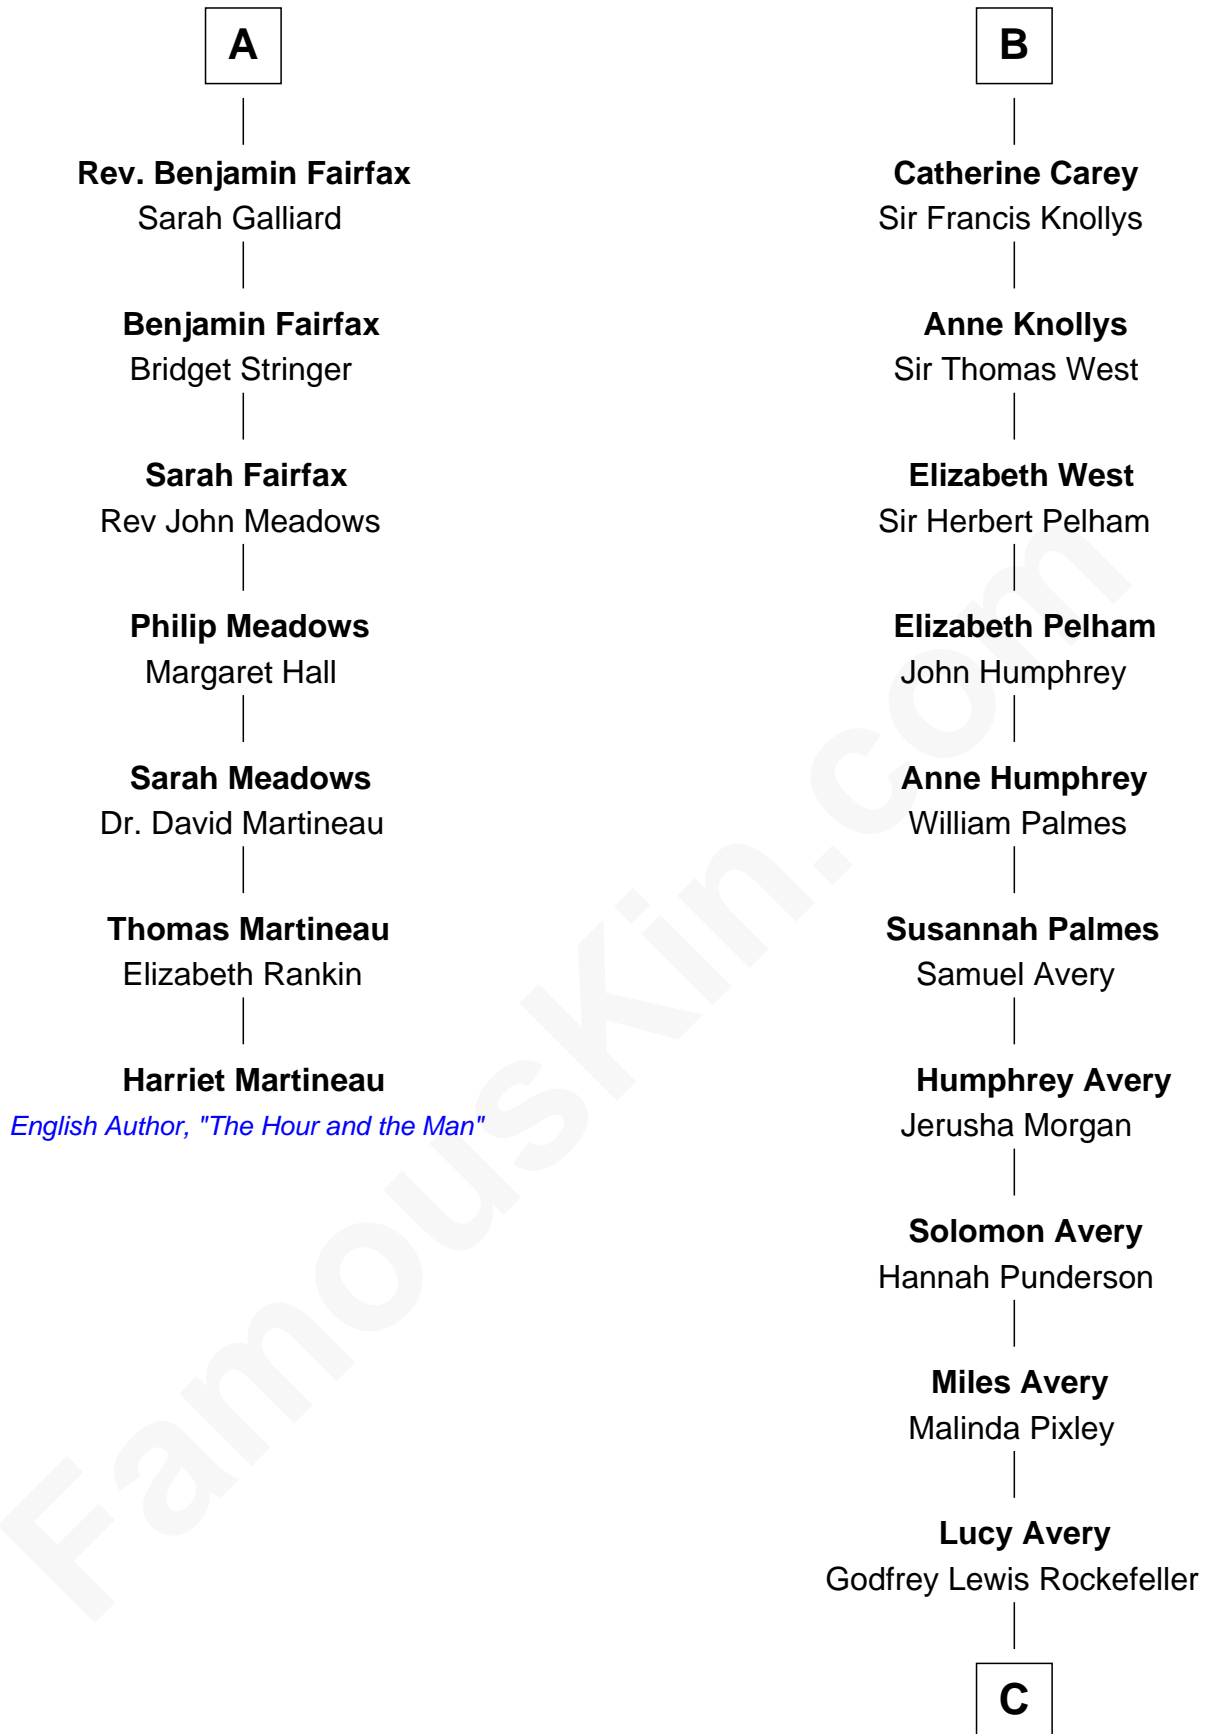

FamousKin.com Relationship Chart of

Harriet Martineau

Author of The Hour and the Man

13th cousin 7 times removed of

Nelson Rockefeller

41st U.S. Vice-President

Thomas de Berkeley

*with wife
Katherine de Clyvedon*

Elizabeth de Berkeley
Richard de Beauchamp

Margaret Percy
Sir William Gascoigne

Eleanor Beauchamp
Edmund Beaufort

Agnes Gascoigne
Sir Thomas Fairfax

Eleanor Beaufort
Sir Robert Spencer

William Fairfax

Margaret Spencer
Sir Thomas Carey

John Fairfax
Mary Birch

Sir William Carey
Mary Boleyn

A

B

C

William Avery Rockefeller

Eliza Davison

John Davison Rockefeller