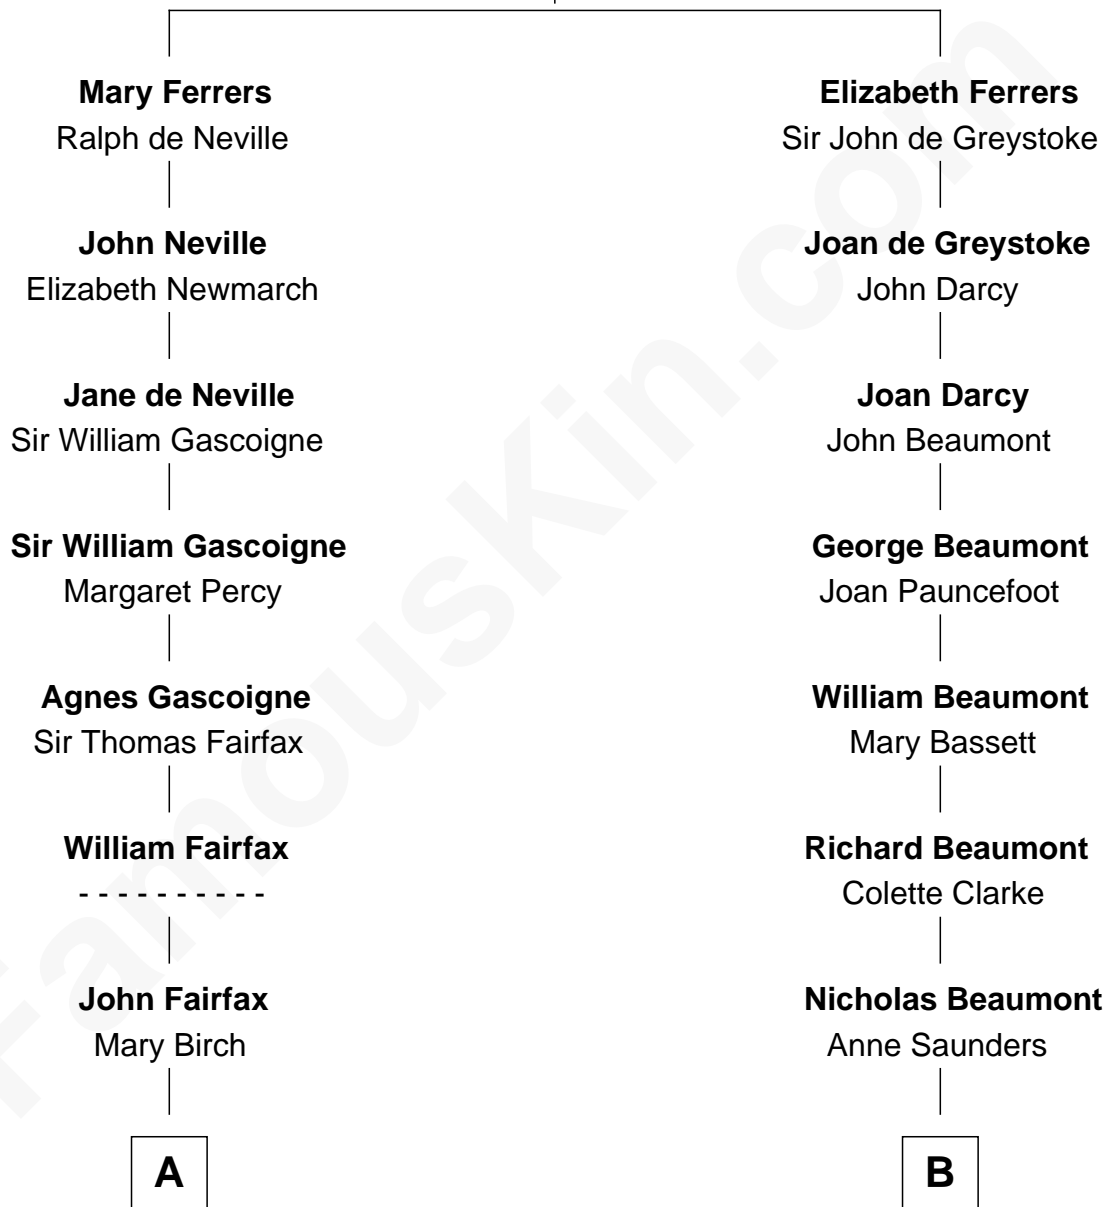

FamousKin.com

Relationship Chart of

Harriet Martineau

Author of The Hour and the Man

13th cousin 7 times removed of

Camilla Parker Bowles

Queen Consort of the United Kingdom

Sir Robert de Ferrers

Joan Beaufort

C

George Keppel

Alice Frederica Edmonstone

Sonia Rosemary Keppel

Roland Calvert Cubitt

Rosalind Maud Cubitt

Bruce Middleton Hope Shand