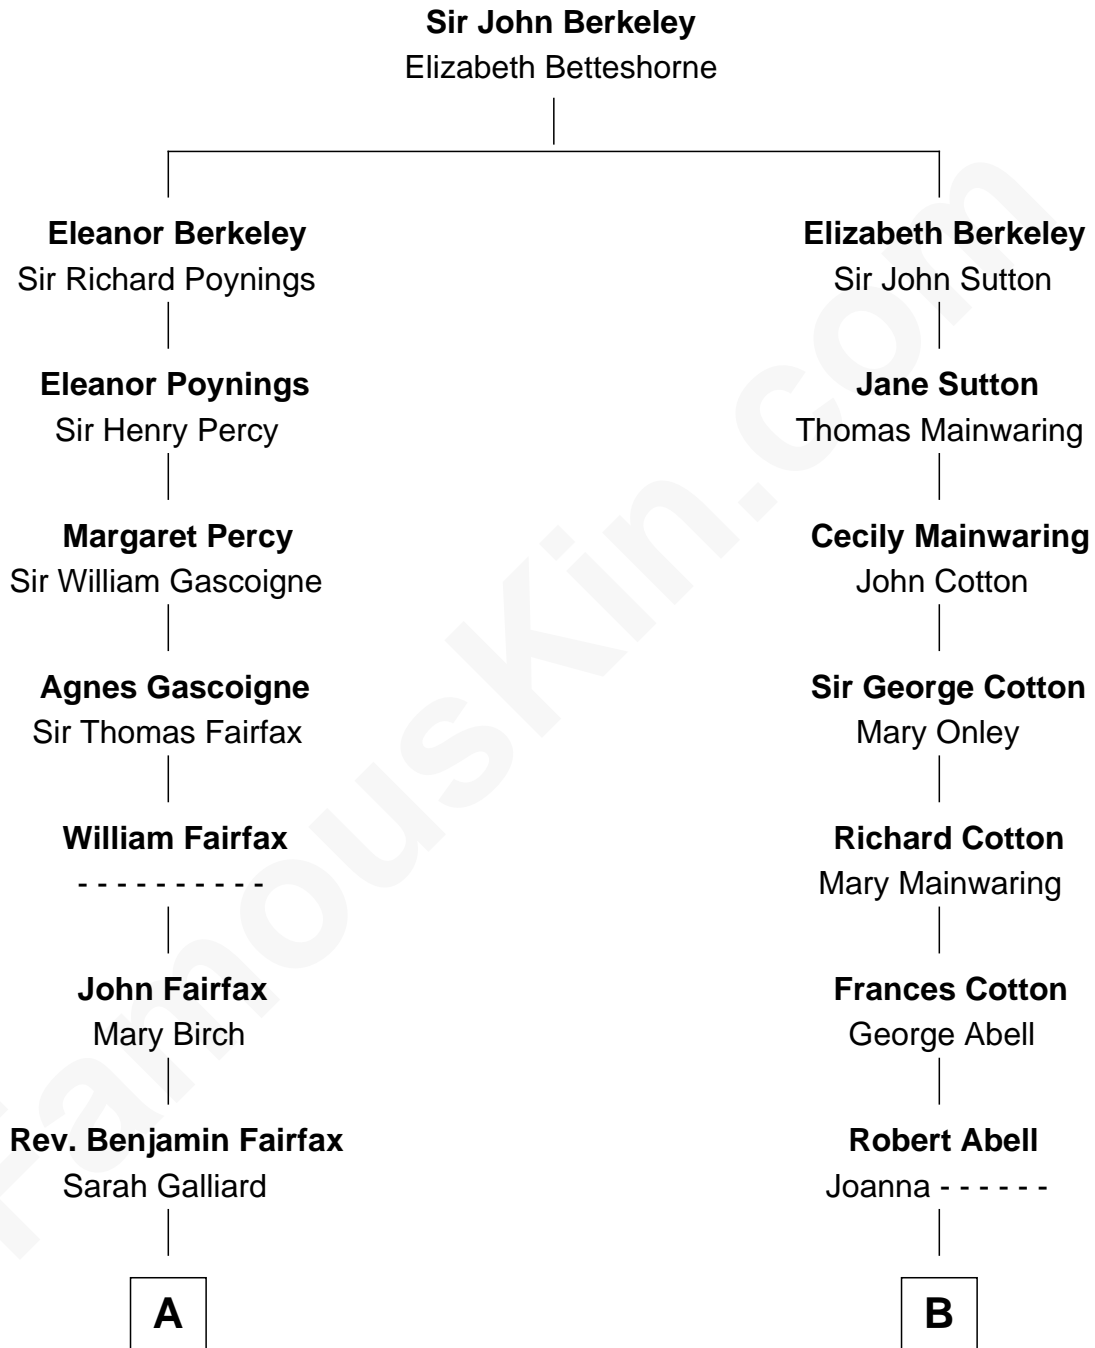

FamousKin.com Relationship Chart of

Harriet Martineau

Author of The Hour and the Man

12th cousin 1 time removed of

Grover Cleveland

22nd and 24th U.S. President

A

Benjamin Fairfax