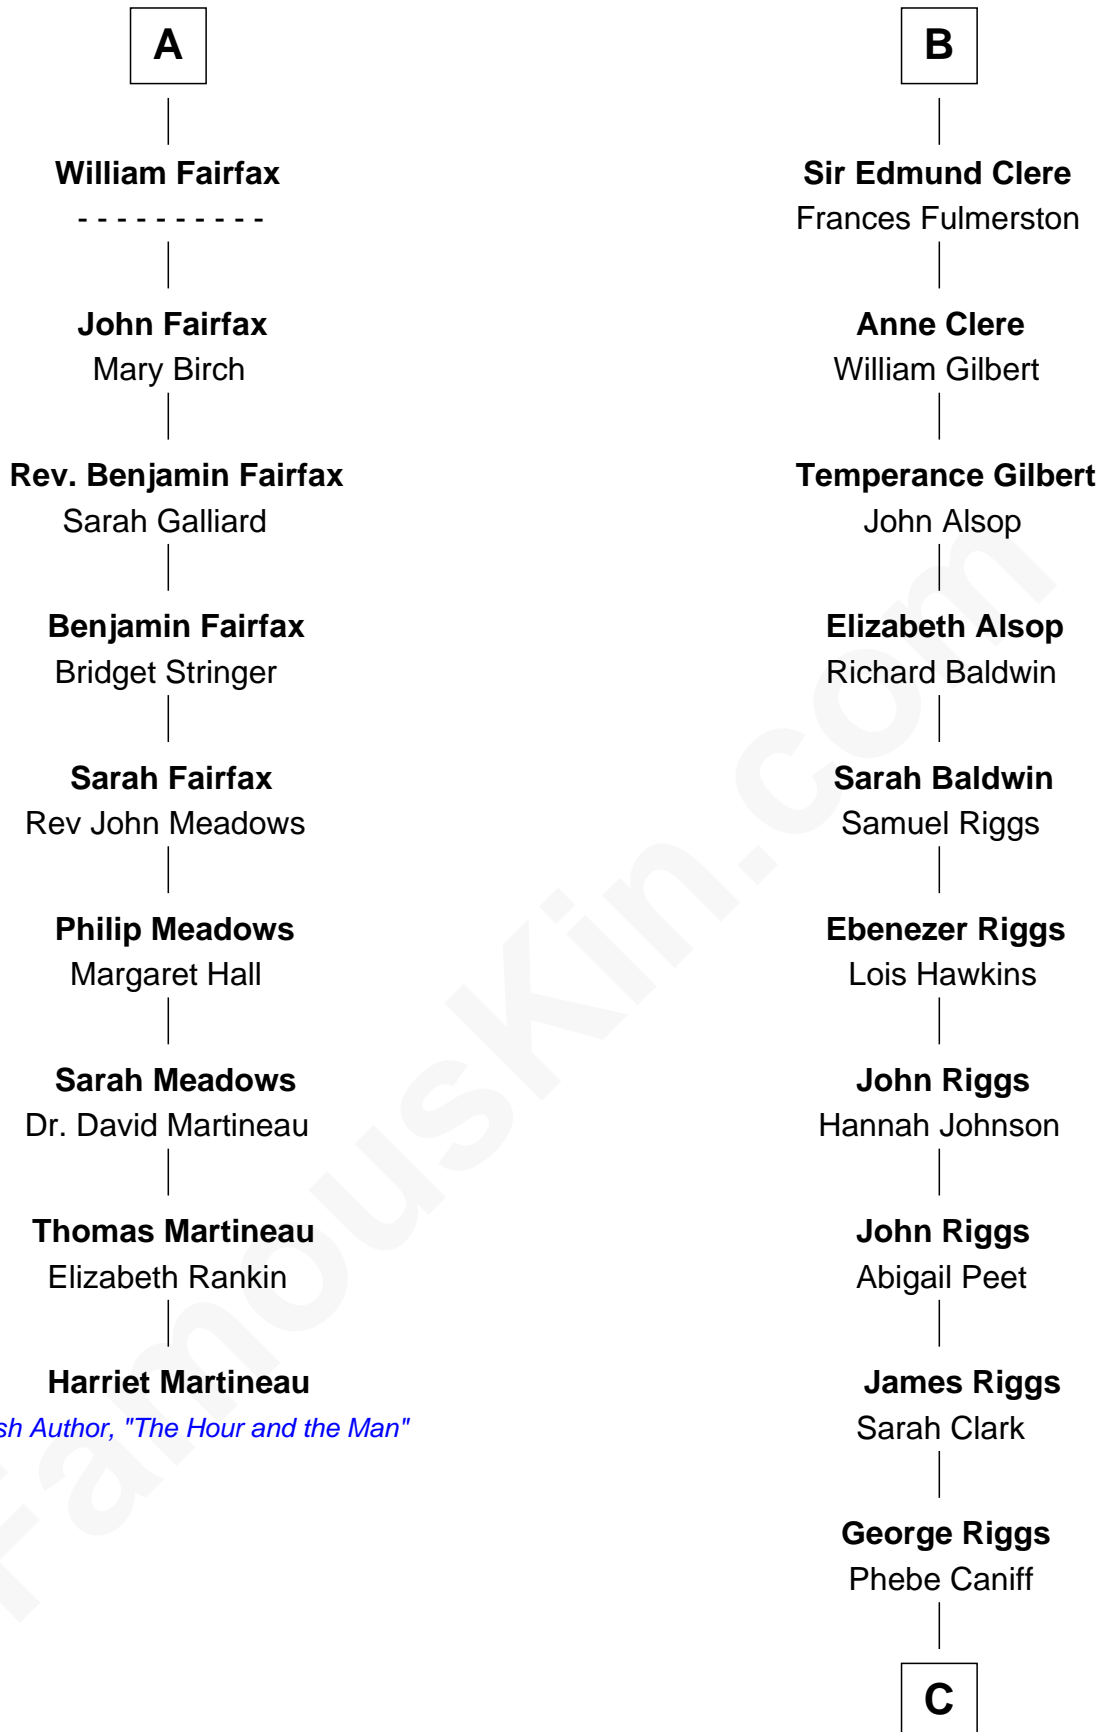

FamousKin.com

Relationship Chart of

Harriet Martineau

Author of The Hour and the Man

15th cousin 5 times removed of

Mamie (Doud) Eisenhower

First Lady of President Dwight Eisenhower

C

Maria Riggs

Eli Doud

Royal Houghton Doud

Mary Cornelia Sheldon

John Sheldon Doud

Elivera Mathilda Carlson

Mamie (Doud) Eisenhower

First Lady of Dwight Eisenhower