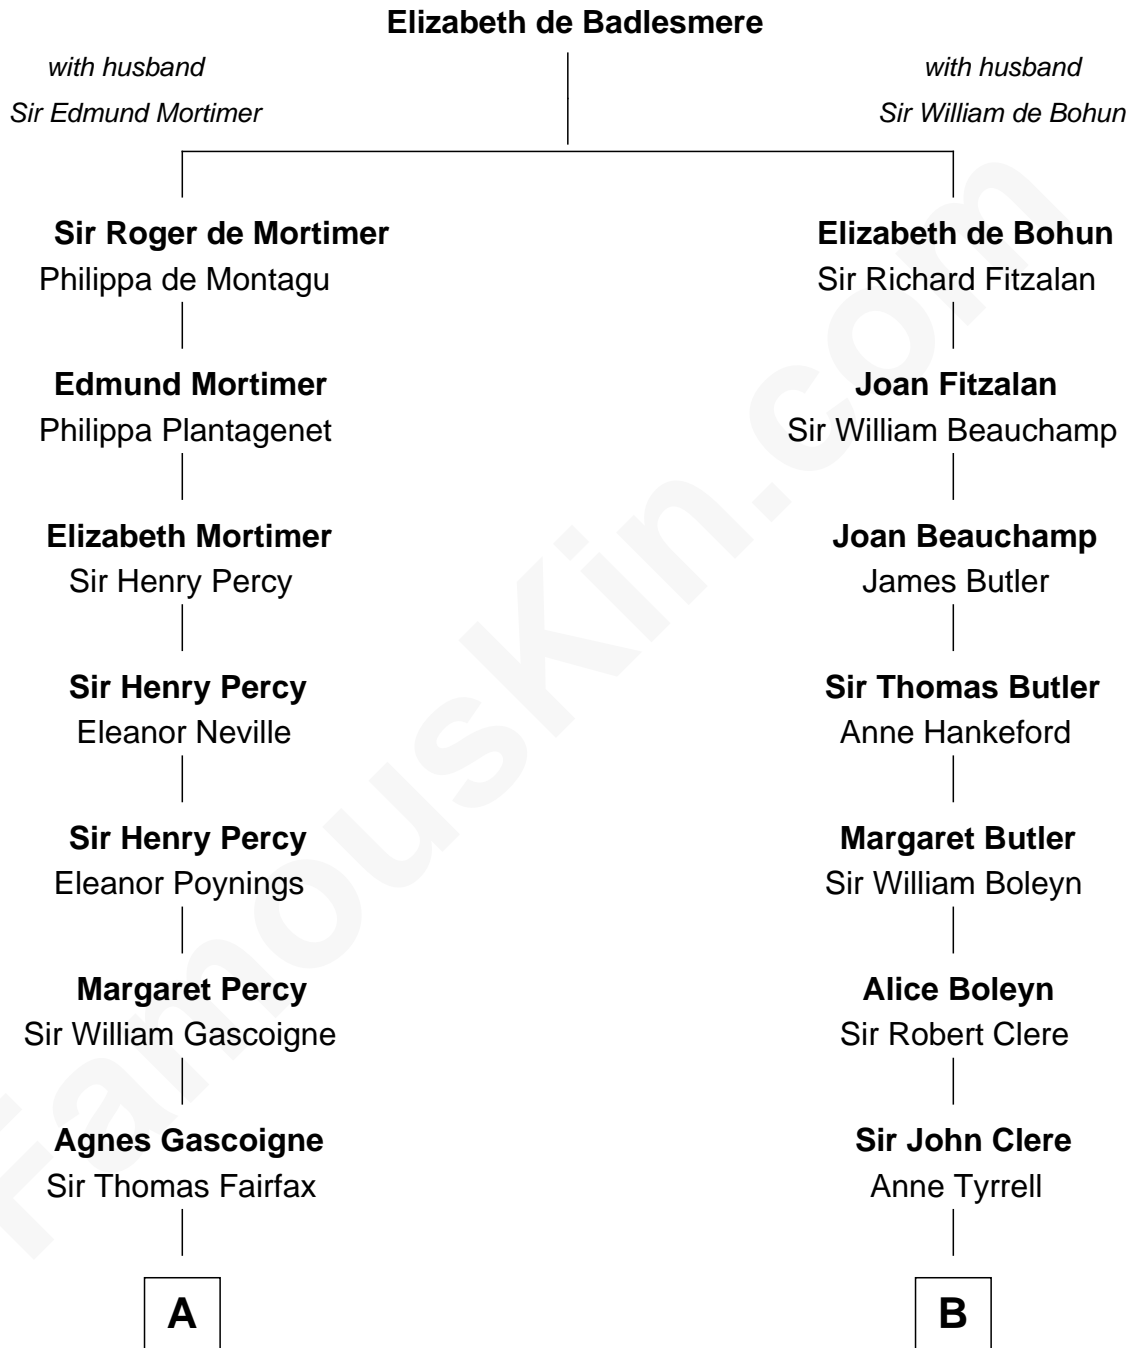

FamousKin.com

Relationship Chart of

Harriet Martineau

Author of The Hour and the Man

15th cousin 5 times removed of

Mamie (Doud) Eisenhower

First Lady of President Dwight Eisenhower

C

Maria Riggs

Eli Doud

Royal Houghton Doud

Mary Cornelia Sheldon

John Sheldon Doud

Elivera Mathilda Carlson

Mamie (Doud) Eisenhower

First Lady of Dwight Eisenhower