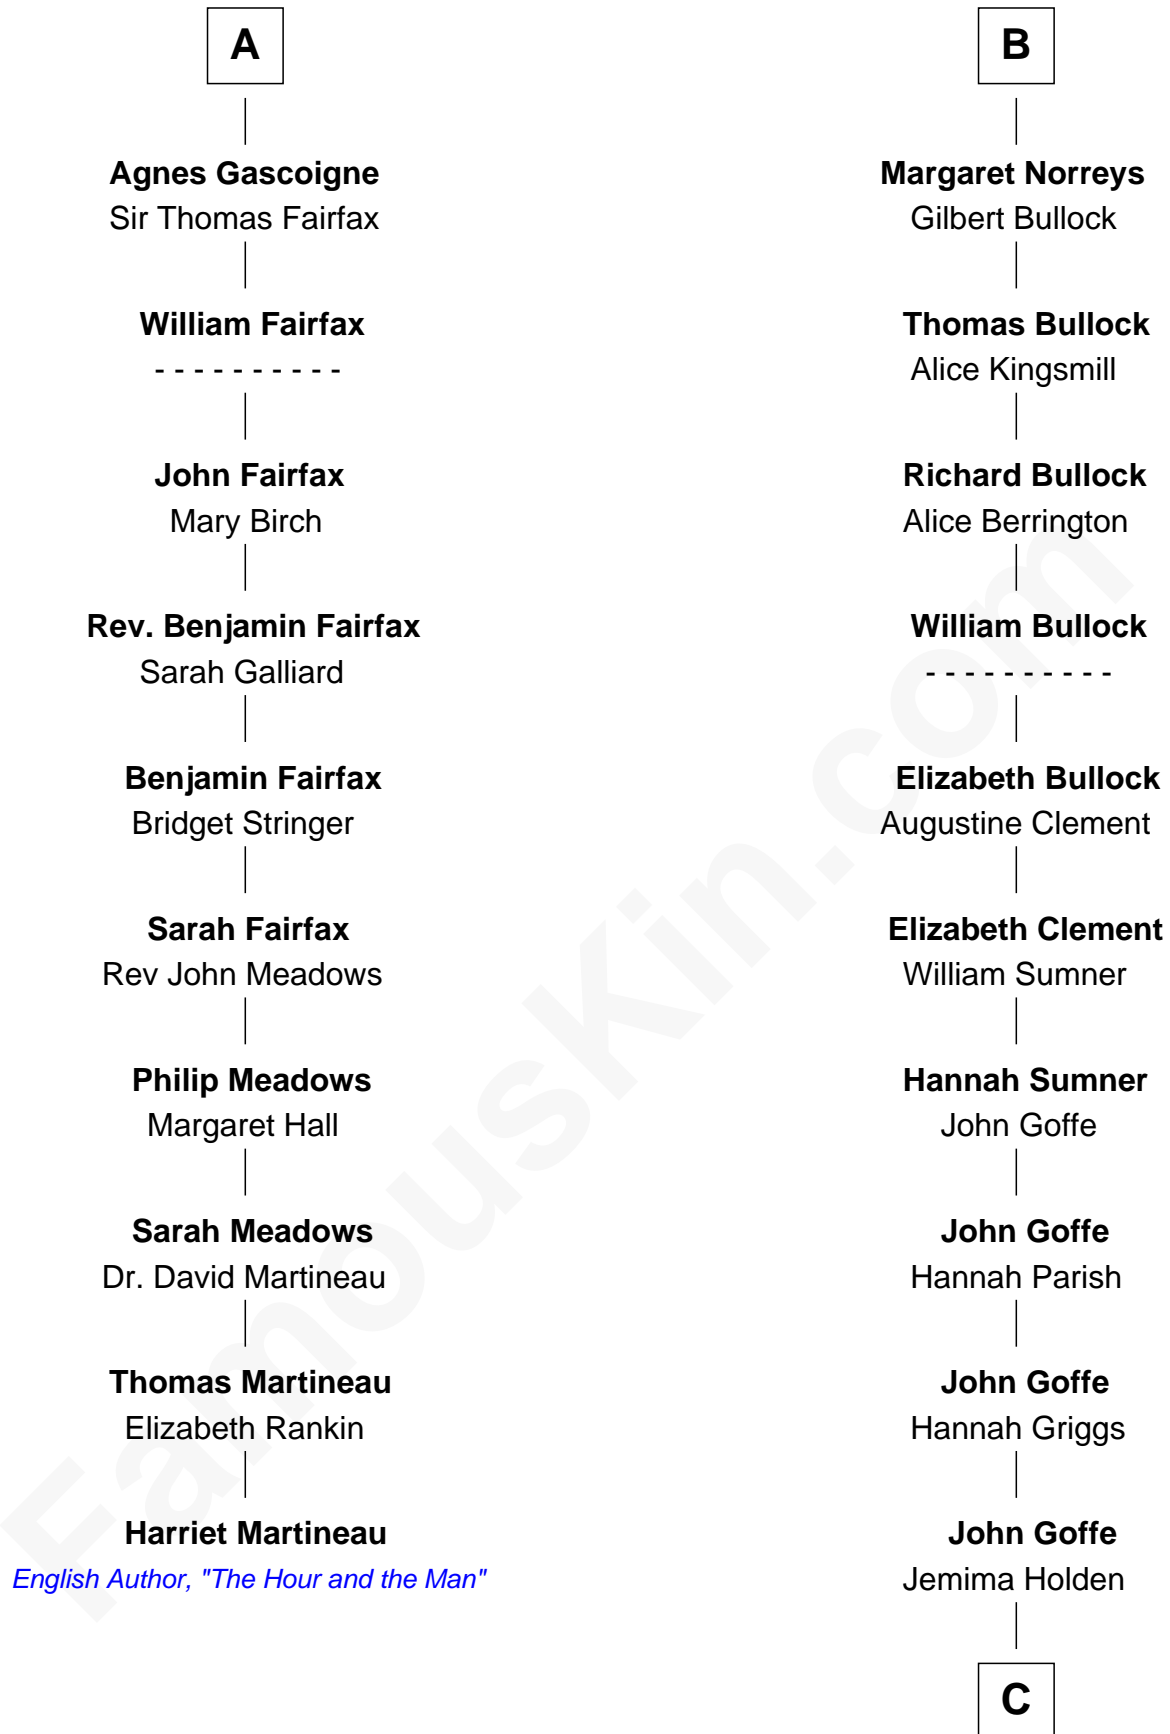

FamousKin.com

Relationship Chart of

Harriet Martineau

Author of The Hour and the Man

16th cousin 5 times removed of

Lou (Henry) Hoover

First Lady of President Herbert Hoover

C