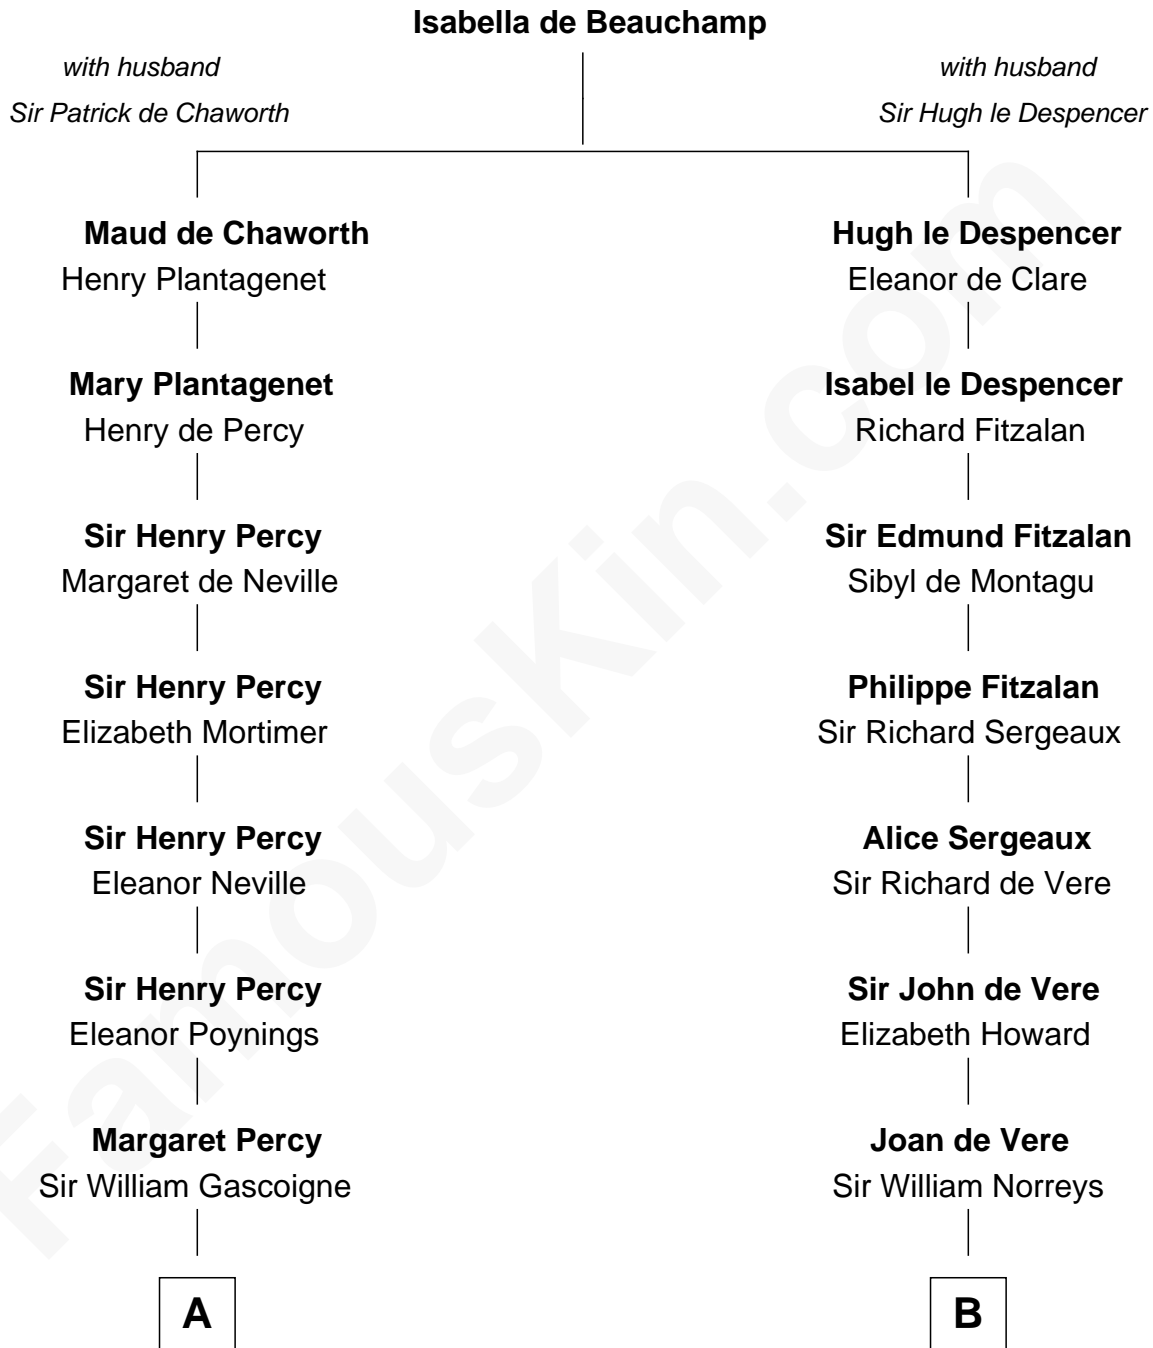

FamousKin.com

Relationship Chart of

Harriet Martineau

Author of The Hour and the Man

16th cousin 5 times removed of

Lou (Henry) Hoover

First Lady of President Herbert Hoover

C

Polly Goffe

Josiah Wallace

Nancy M. Wallace

John Scobey

Philomelia Sophia Scobey

Phineas Weed

Florence Ida Weed

Charles Delano Henry