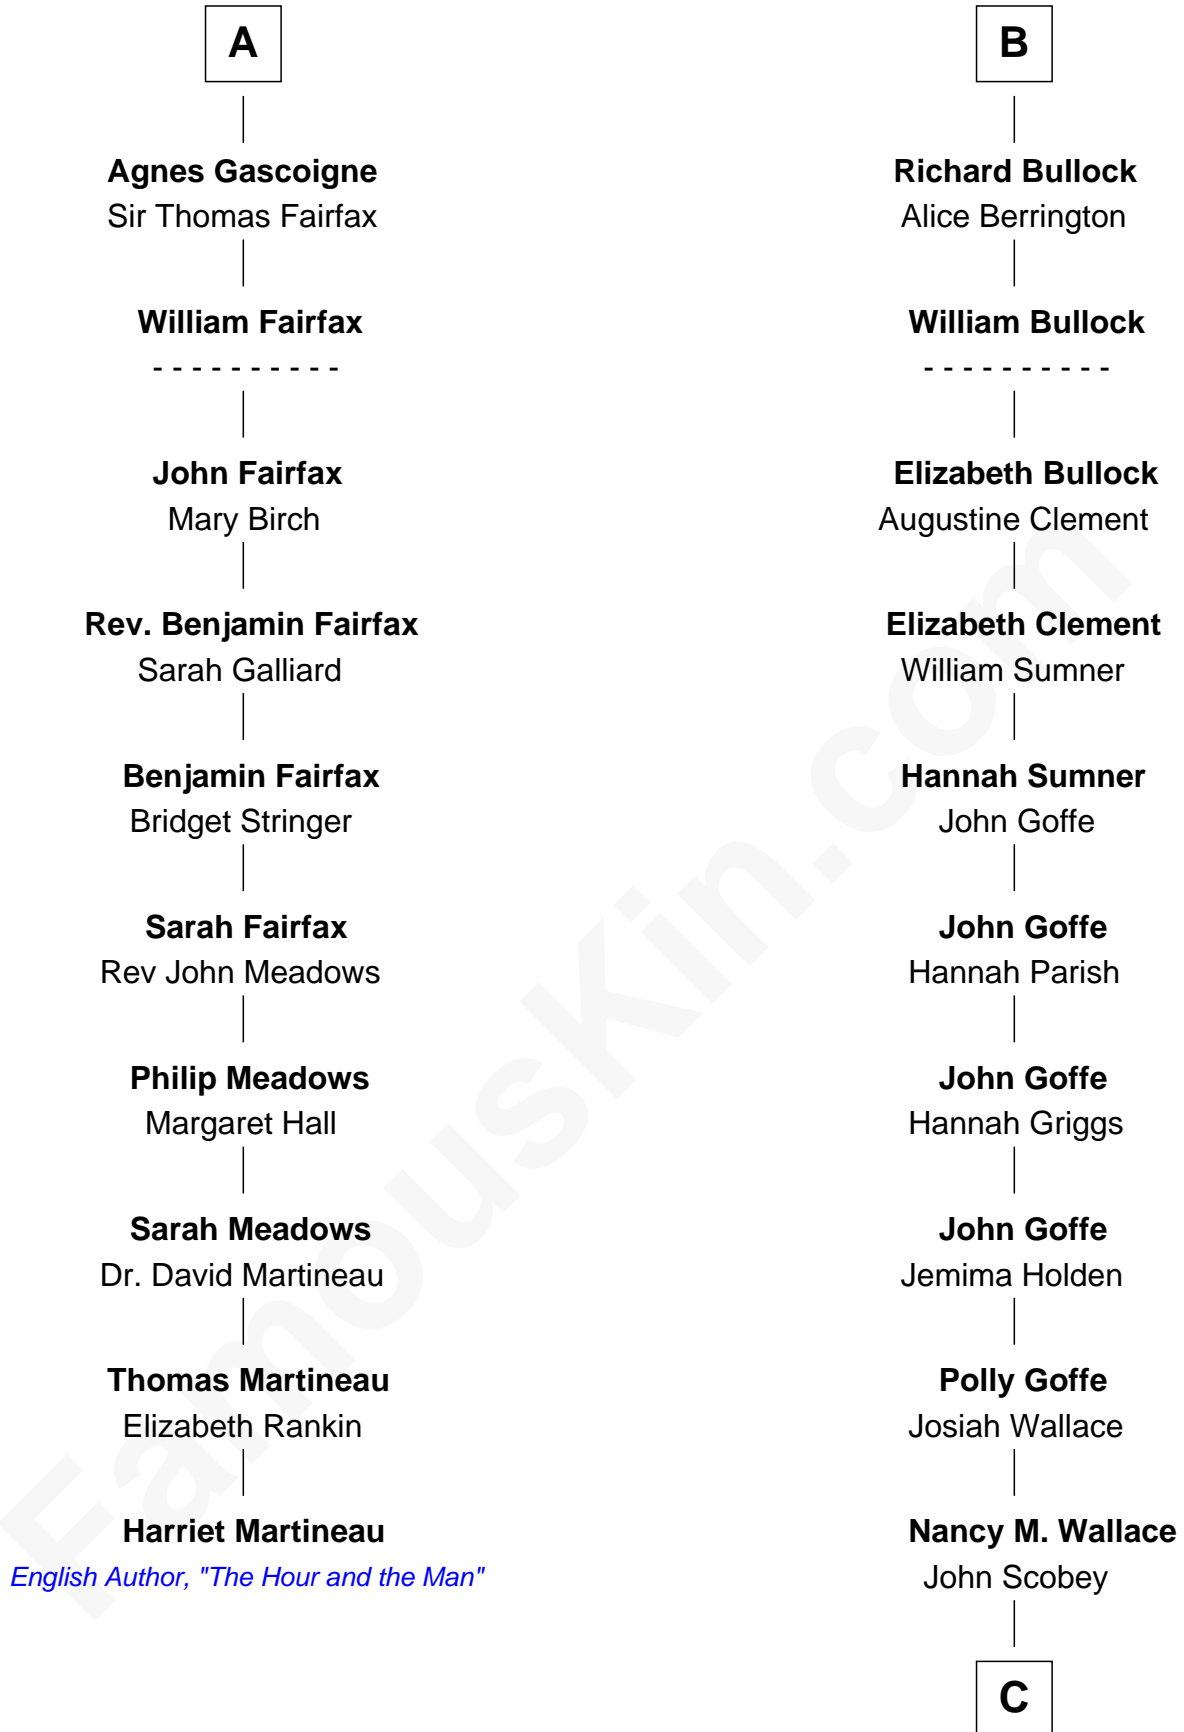

FamousKin.com

Relationship Chart of

Harriet Martineau

Author of The Hour and the Man

16th cousin 3 times removed of

Lou (Henry) Hoover

First Lady of President Herbert Hoover

Bartholomew de Badlesmere

Joan de Vere

Sir William Norreys

Margaret Norreys

Gilbert Bullock

Thomas Bullock

Alice Kingsmill

B

C