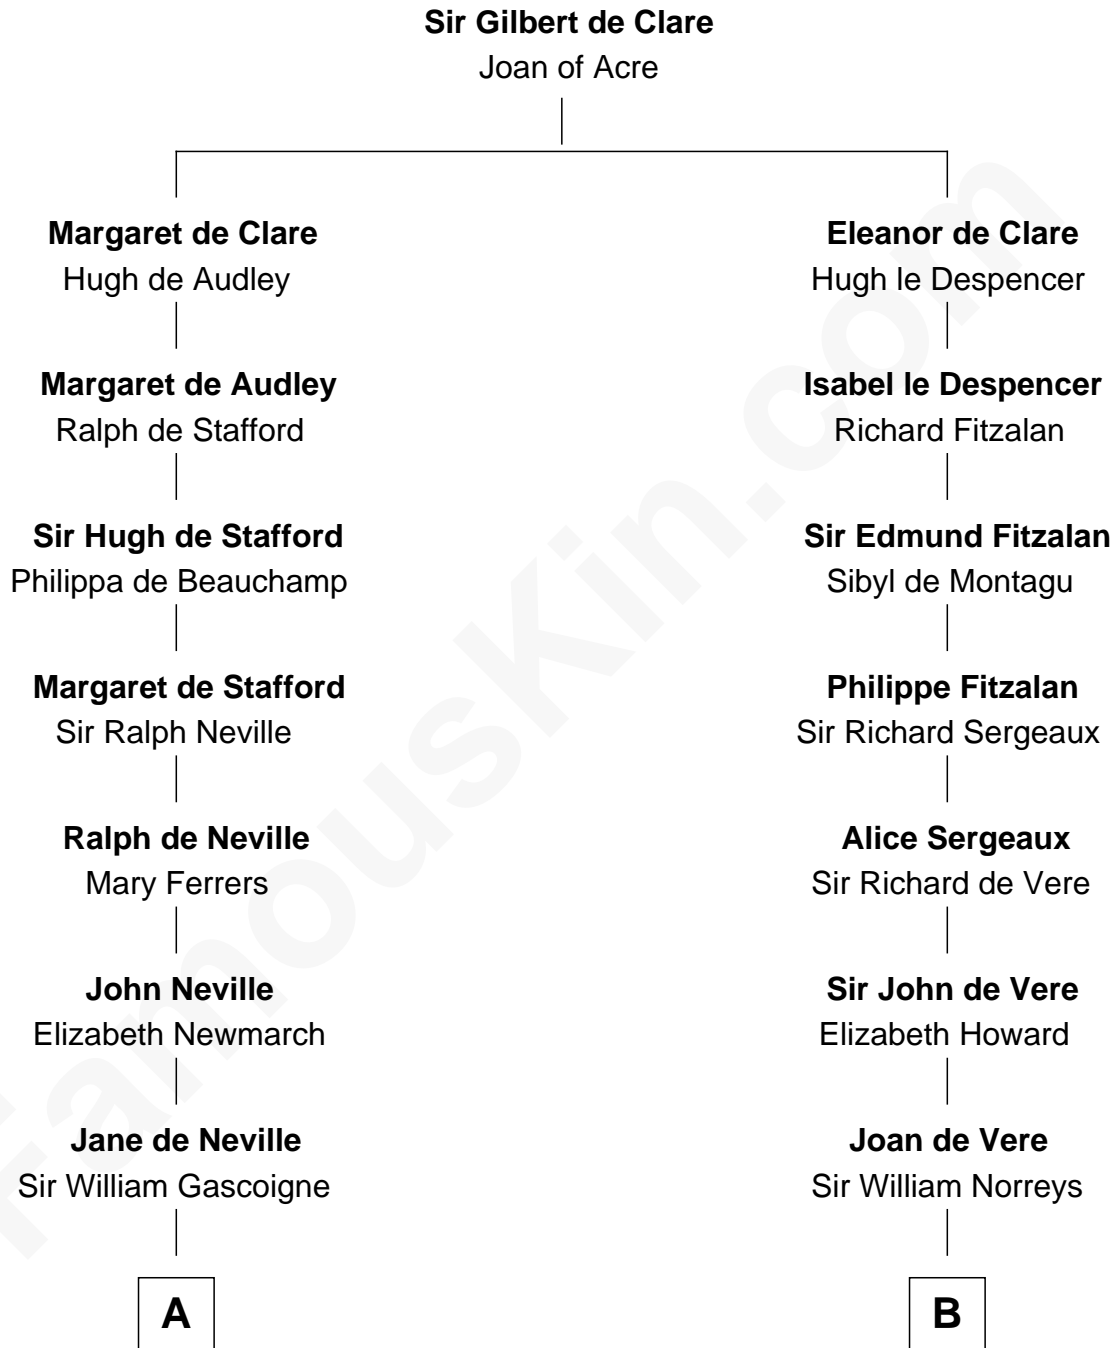

FamousKin.com

Relationship Chart of

Harriet Martineau

Author of The Hour and the Man

17th cousin 4 times removed of

Lou (Henry) Hoover

First Lady of President Herbert Hoover

C

Polly Goffe

Josiah Wallace

Nancy M. Wallace

John Scobey

Philomelia Sophia Scobey

Phineas Weed

Florence Ida Weed

Charles Delano Henry