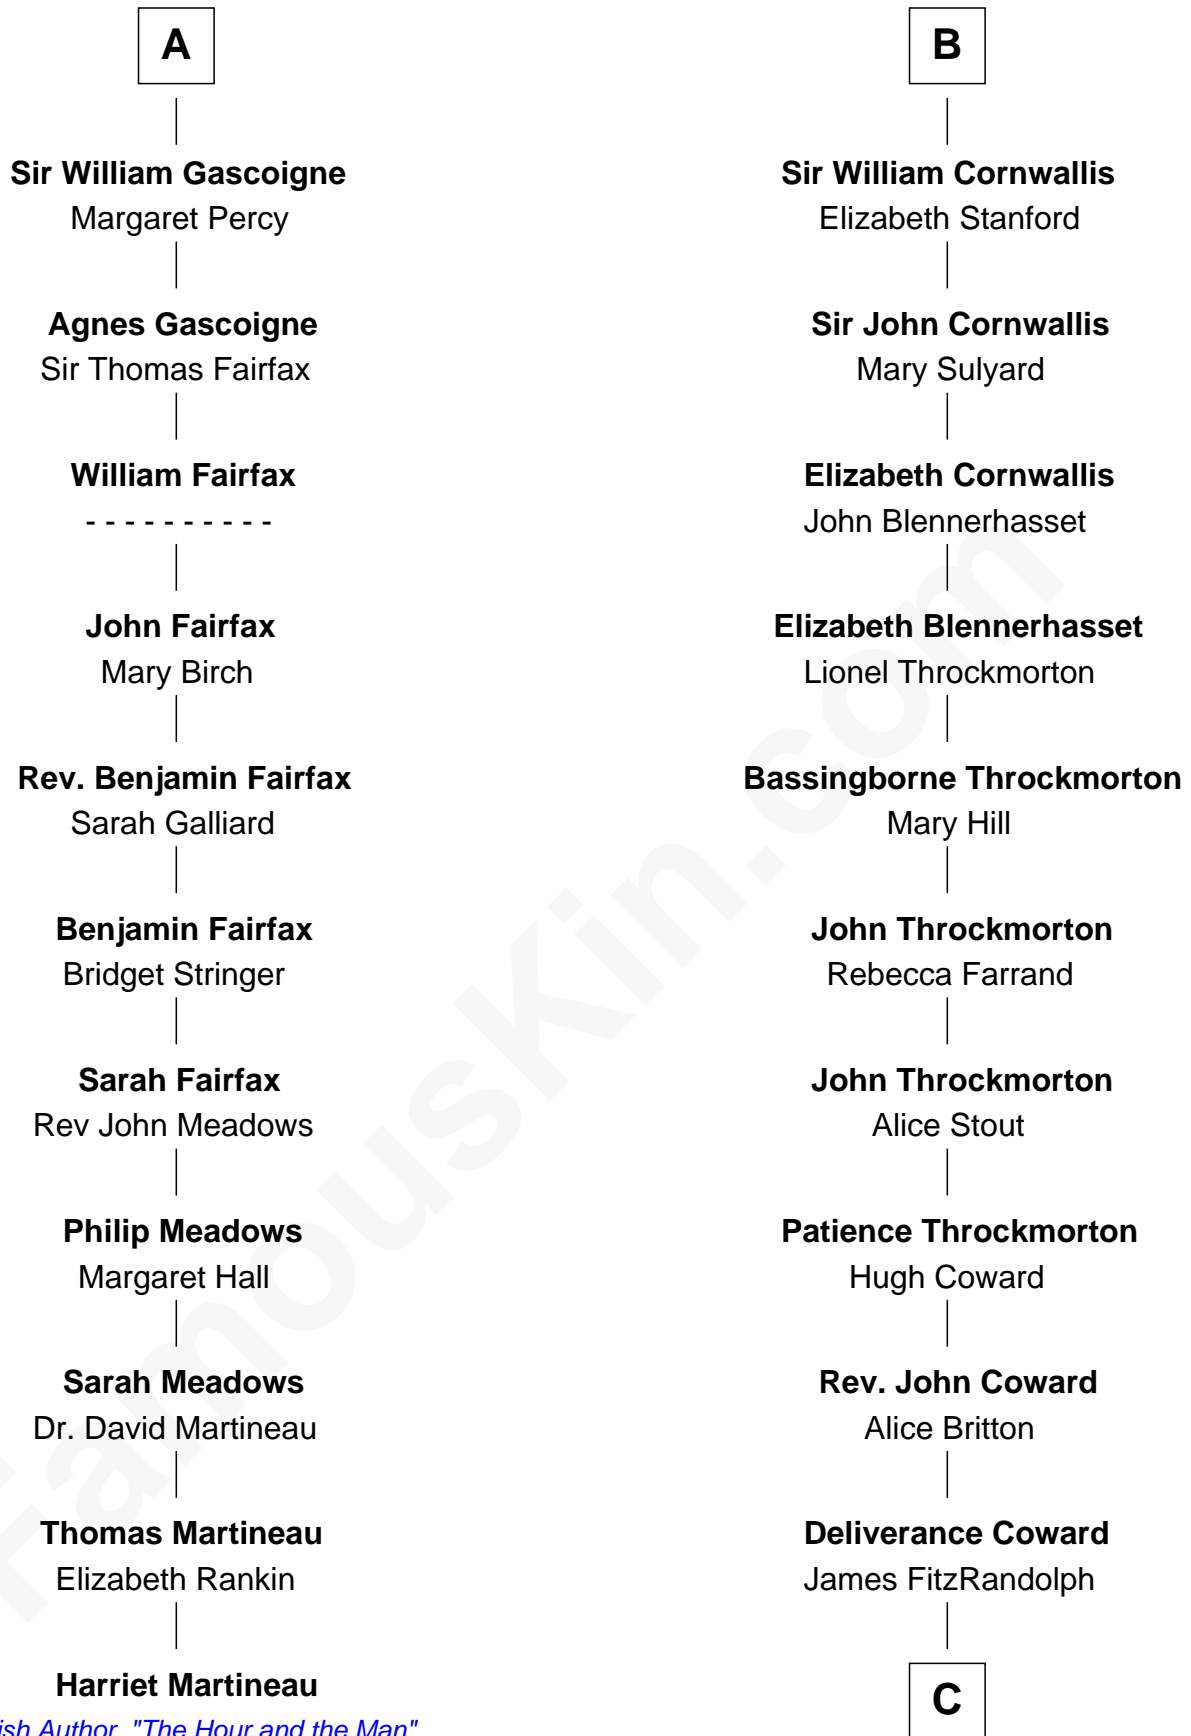

FamousKin.com

Relationship Chart of Harriet Martineau

Author of The Hour and the Man

17th cousin 3 times removed of

Ellen Louise (Axson) Wilson

First Lady of President Woodrow Wilson

C

Isaac FitzRandolph

Eleanor Hunter

Rebecca Longstreet FitzRandolph

Rev. Isaac Stockton Keith Axson

Rev. Samuel Edward Axson

Margaret Jane Hoyt

Ellen Louise (Axson) Wilson

First Lady of Woodrow Wilson

FamousKin.com