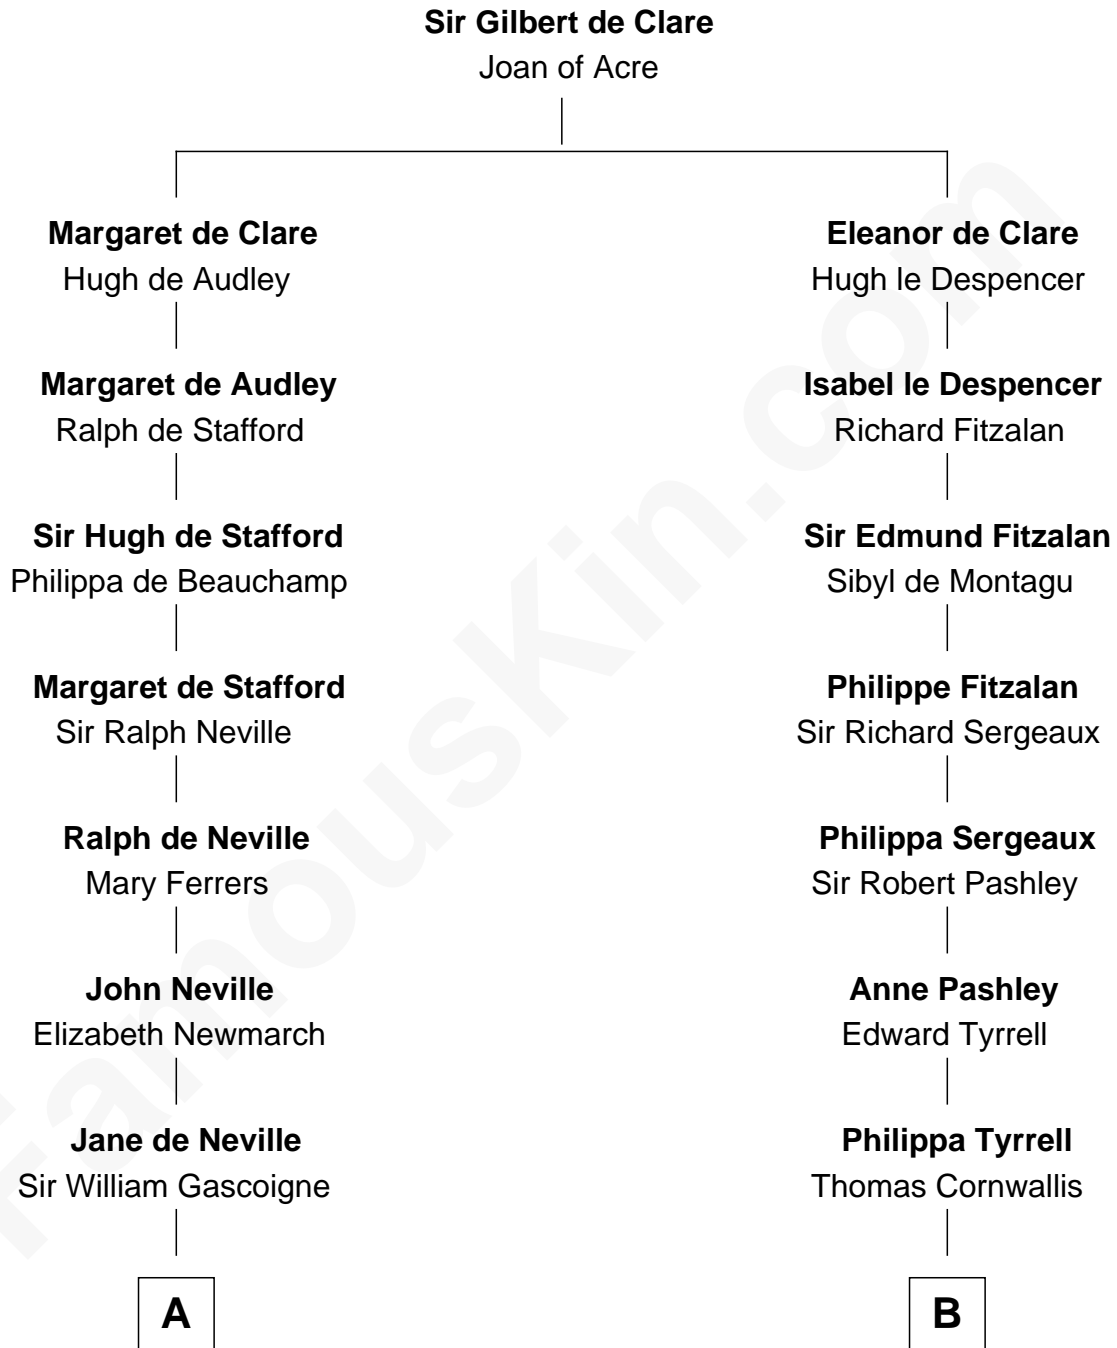

FamousKin.com

Relationship Chart of Harriet Martineau

Author of The Hour and the Man

17th cousin 3 times removed of

Ellen Louise (Axson) Wilson

First Lady of President Woodrow Wilson

C

Isaac FitzRandolph

Eleanor Hunter

Rebecca Longstreet FitzRandolph

Rev. Isaac Stockton Keith Axson

Rev. Samuel Edward Axson

Margaret Jane Hoyt

Ellen Louise (Axson) Wilson

First Lady of Woodrow Wilson

FamousKin.com