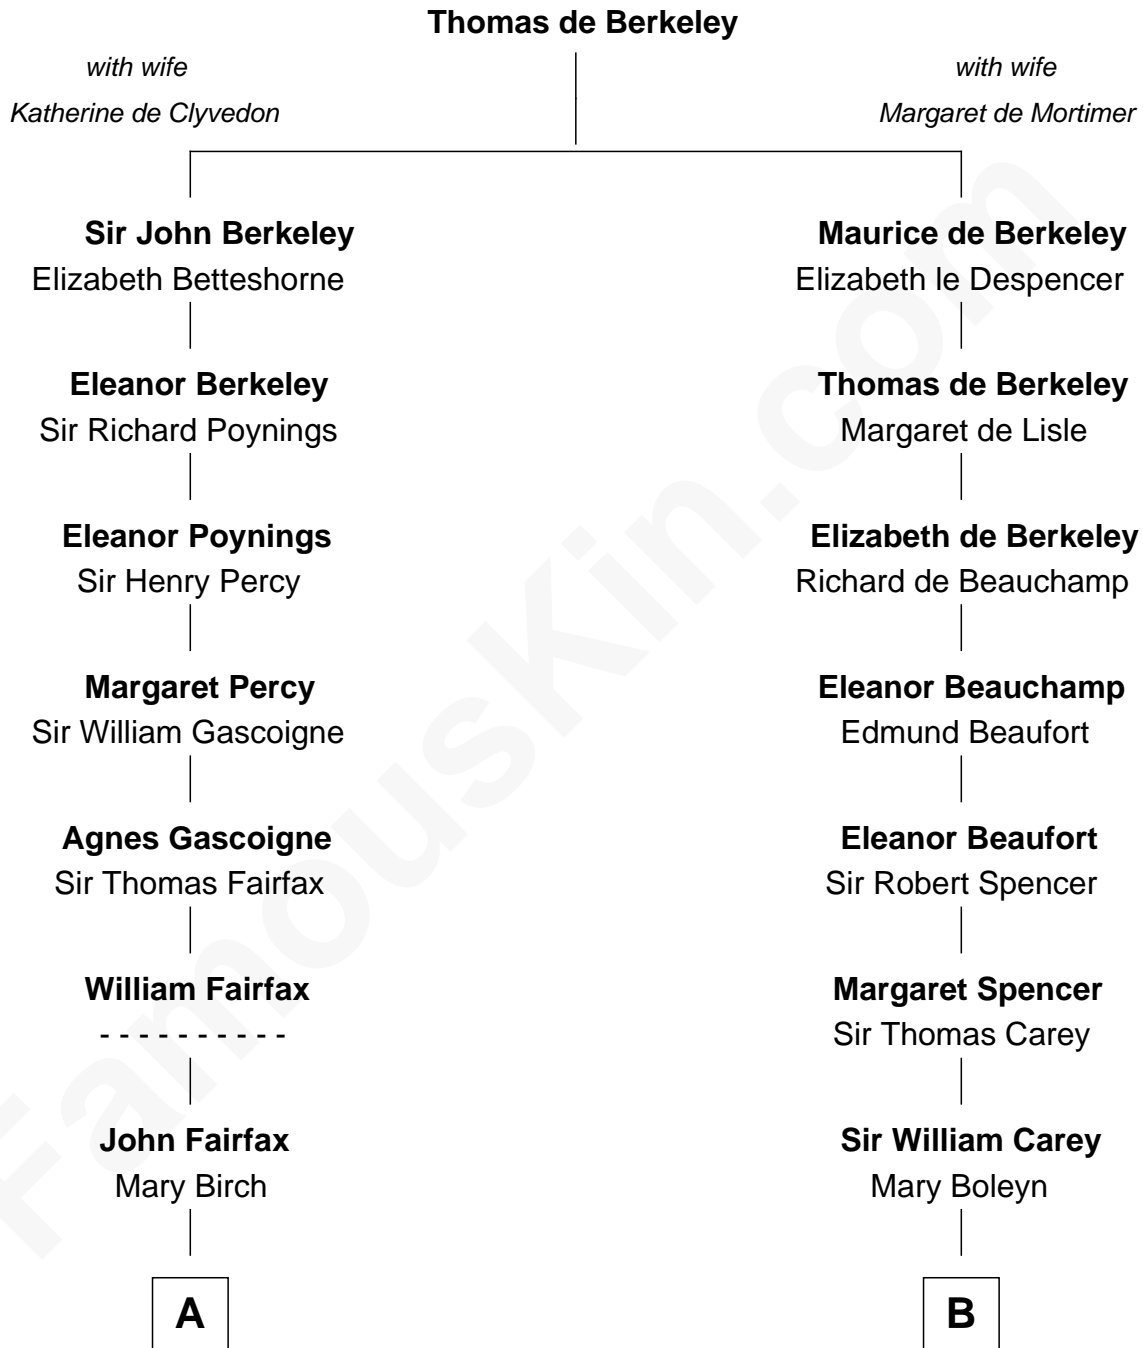

FamousKin.com

Relationship Chart of

Harriet Martineau

Author of The Hour and the Man

13th cousin 5 times removed of

Edith (Bolling) Wilson

First Lady of President Woodrow Wilson