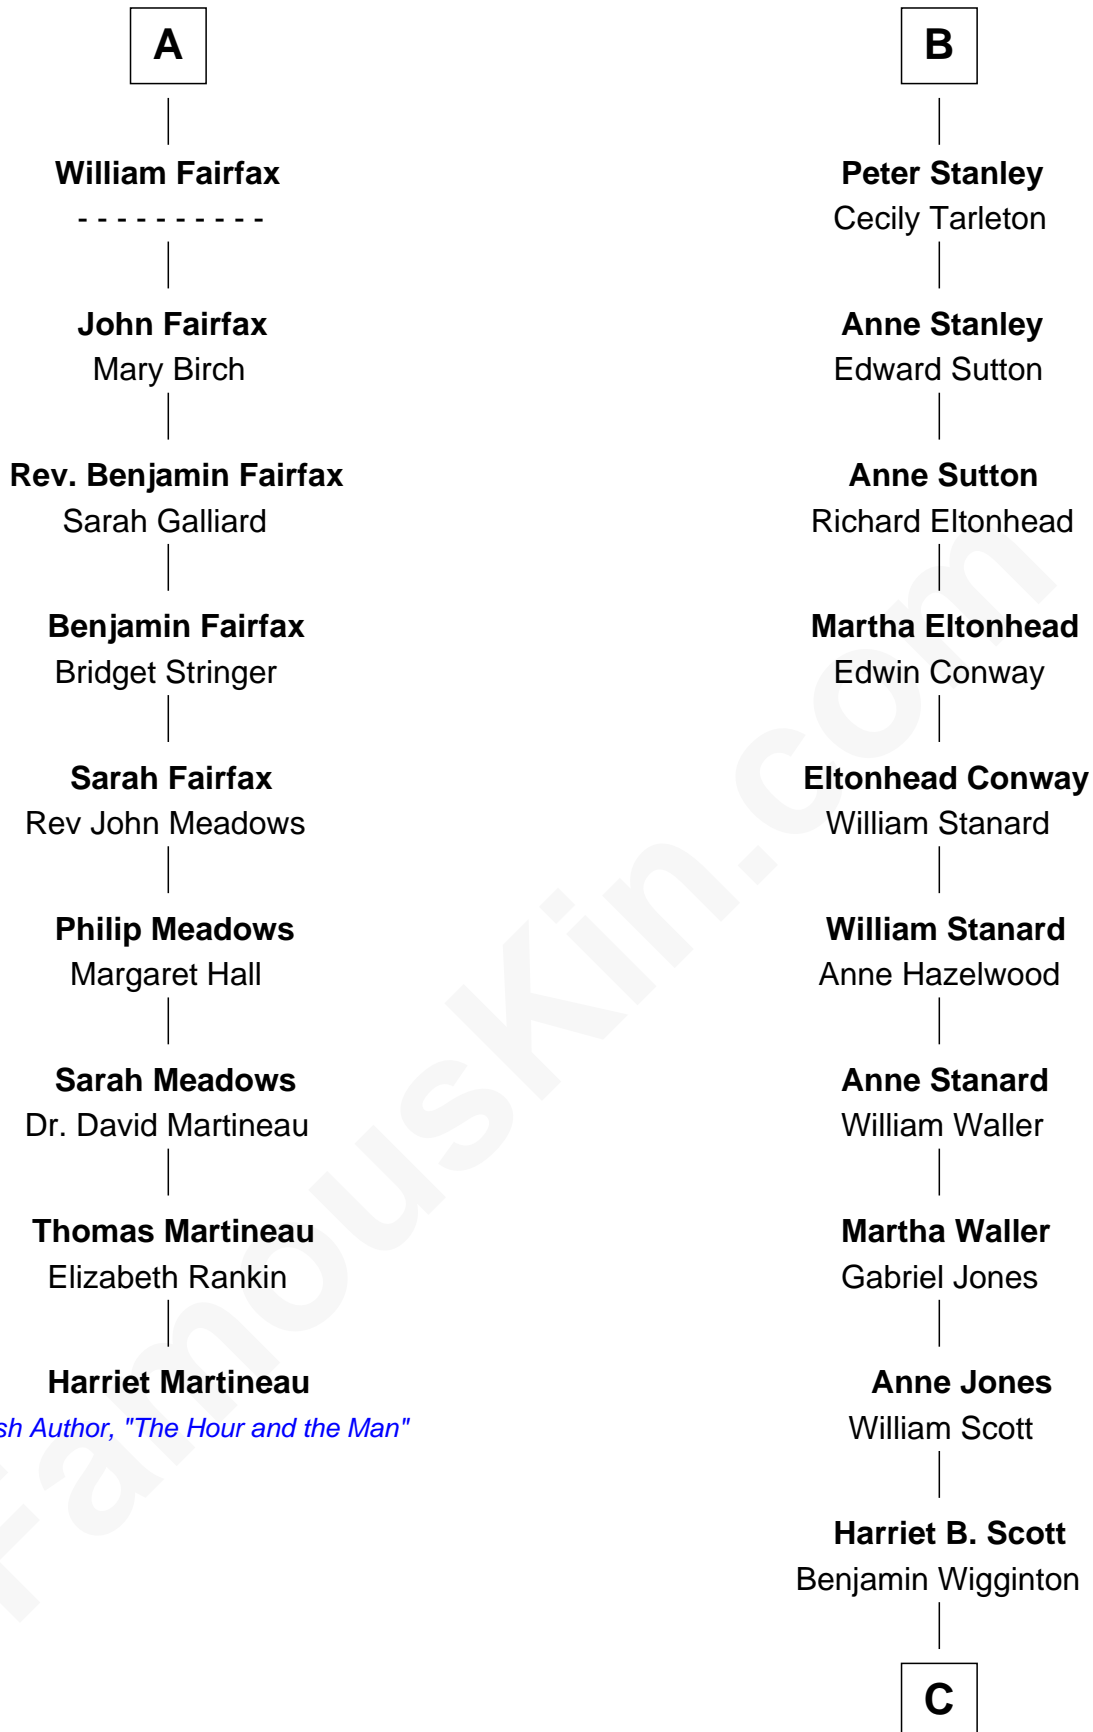

FamousKin.com

Relationship Chart of

Harriet Martineau

Author of The Hour and the Man

15th cousin 4 times removed of

Edith (Bolling) Wilson

First Lady of President Woodrow Wilson

C

Anne E. Wigginton

Archibald Bolling

William Holcombe Bolling

Sarah Spiers White

Edith (Bolling) Wilson

First Lady of Woodrow Wilson

FamousKin.com