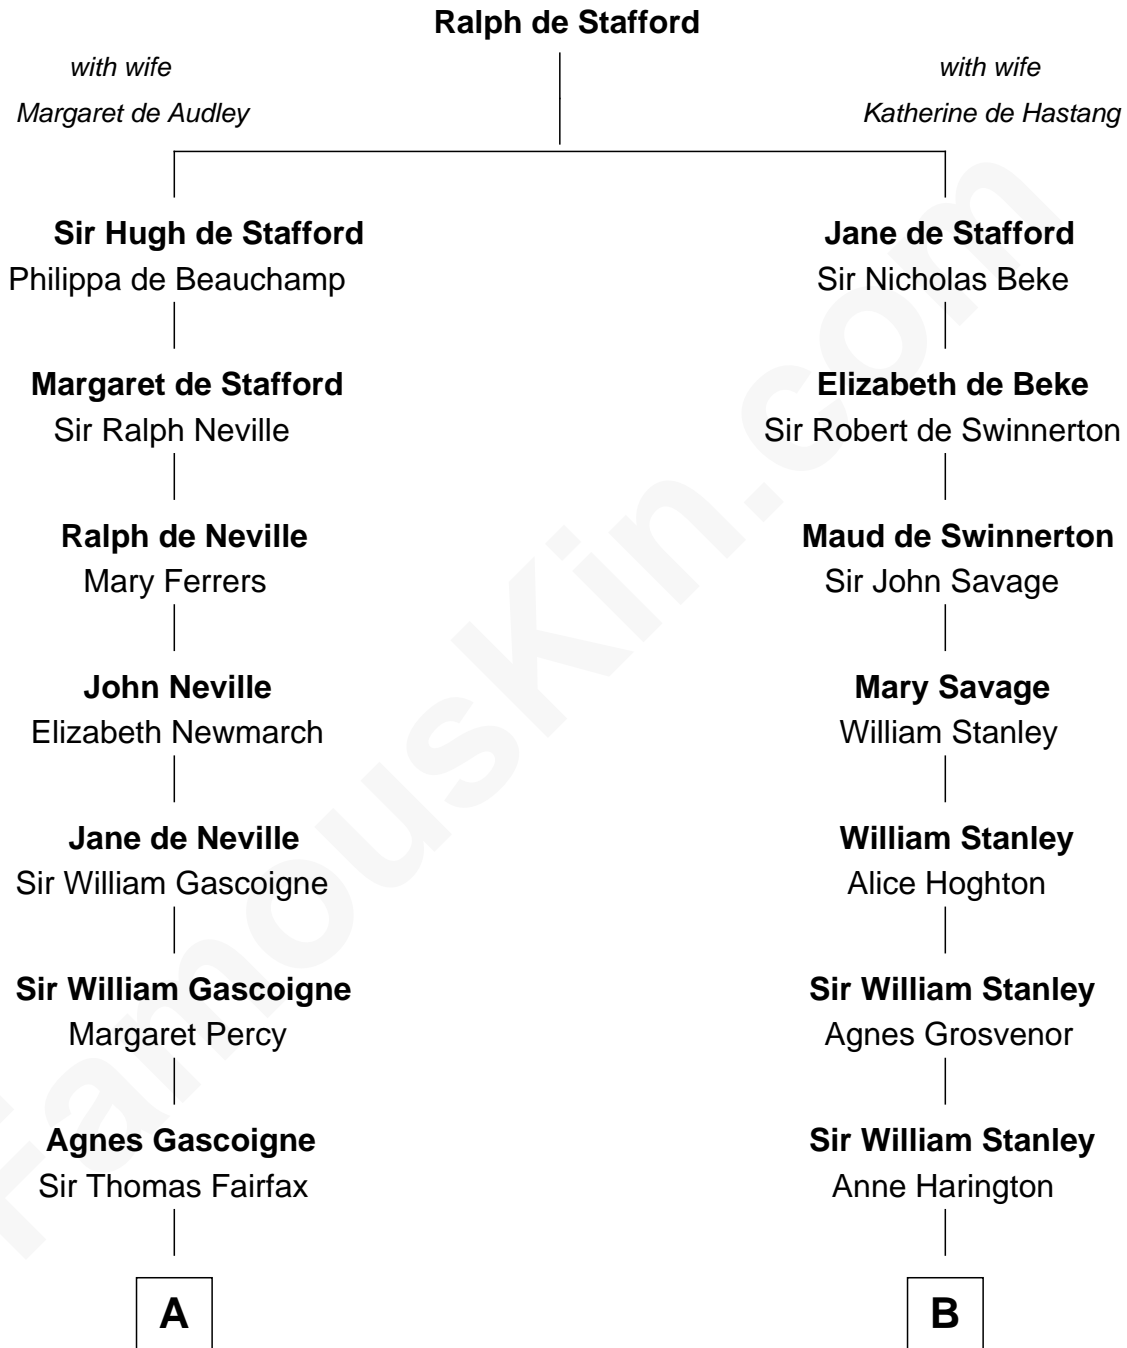

FamousKin.com

Relationship Chart of

Harriet Martineau

Author of The Hour and the Man

15th cousin 4 times removed of

Edith (Bolling) Wilson

First Lady of President Woodrow Wilson

C

Anne E. Wigginton

Archibald Bolling

William Holcombe Bolling

Sarah Spiers White

Edith (Bolling) Wilson

First Lady of Woodrow Wilson

FamousKin.com