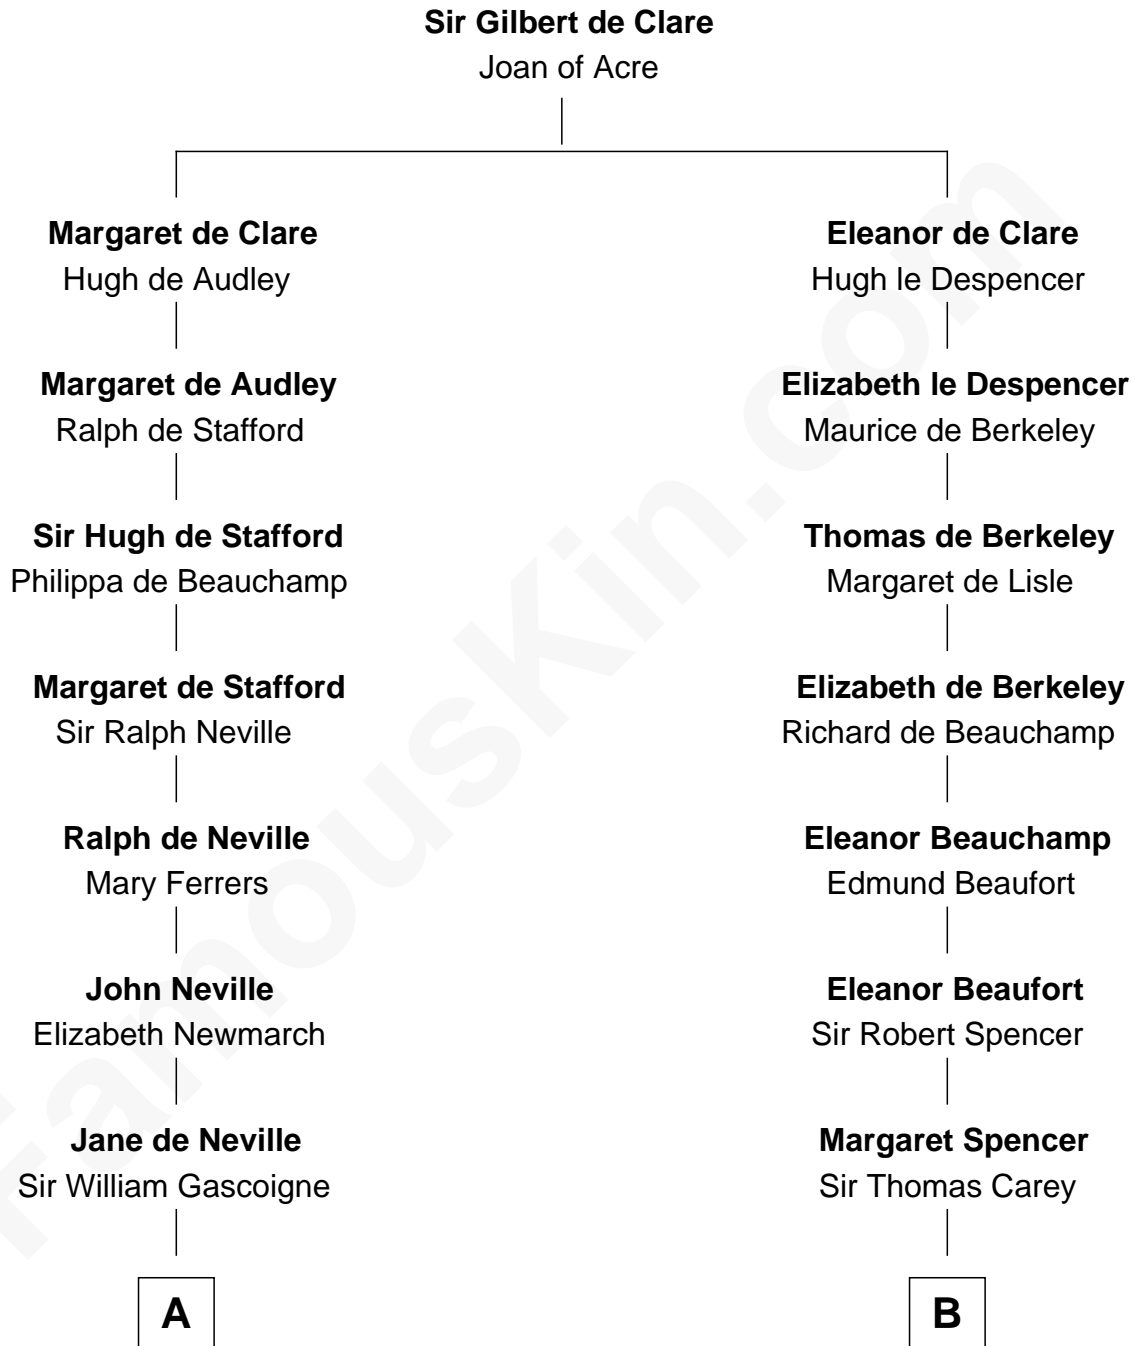

FamousKin.com

Relationship Chart of

Harriet Martineau

Author of The Hour and the Man

17th cousin 2 times removed of

Edith (Bolling) Wilson

First Lady of President Woodrow Wilson

C

Archibald Bolling

Anne E. Wigginton

William Holcombe Bolling

Sarah Spiers White

Edith (Bolling) Wilson

First Lady of Woodrow Wilson

FamousKin.com