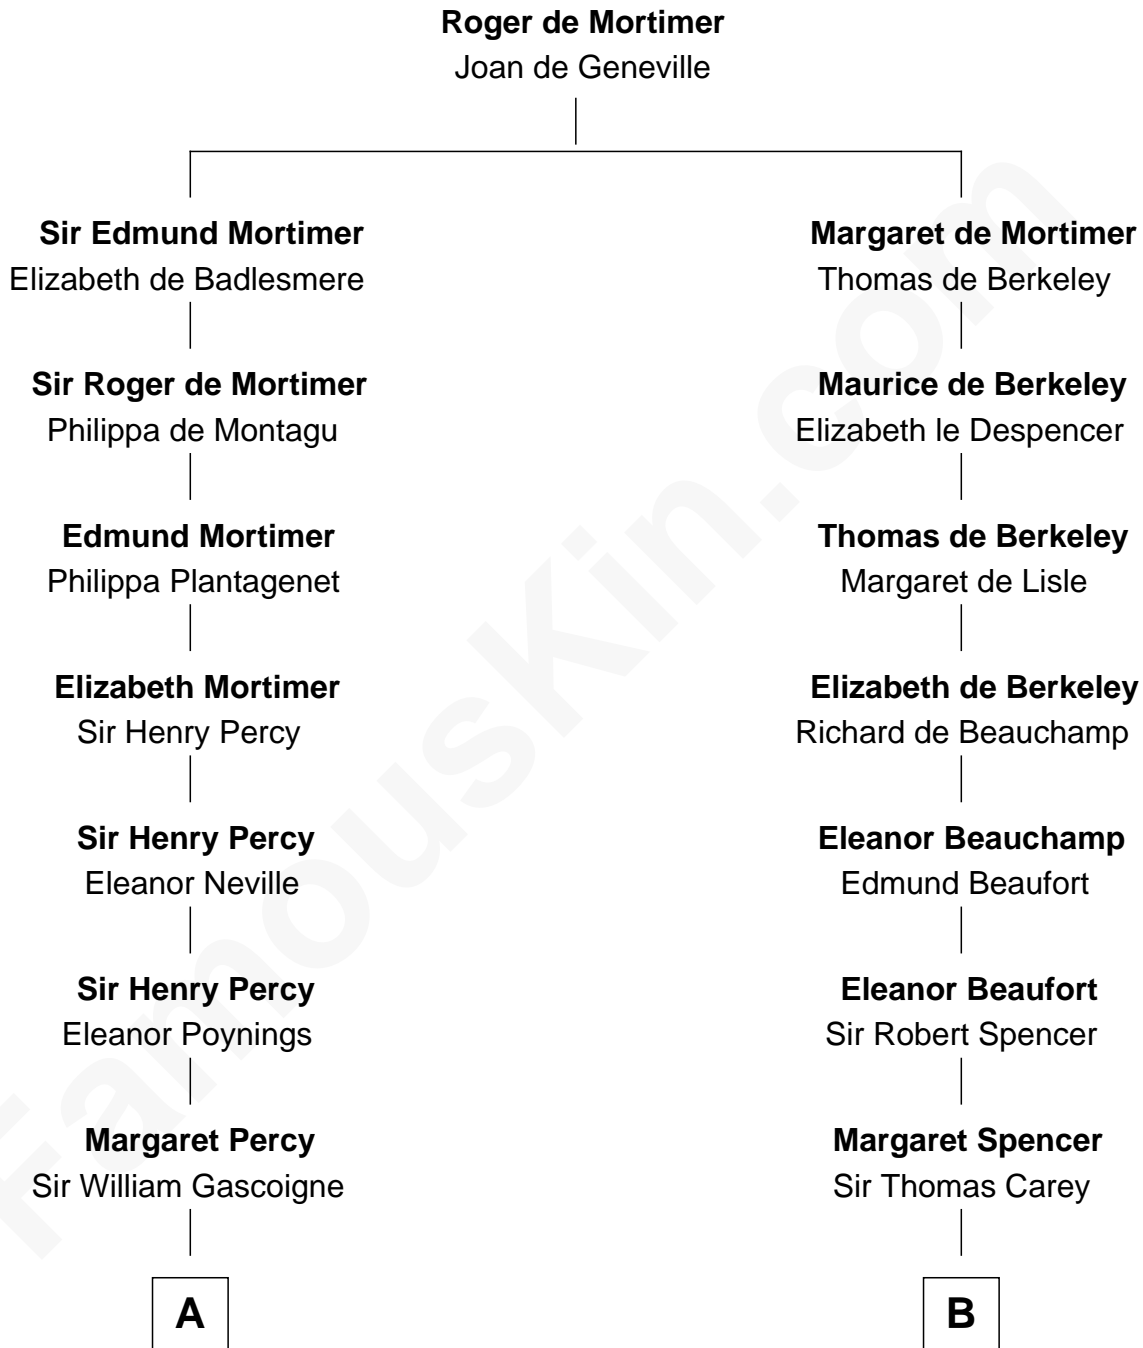

FamousKin.com

Relationship Chart of

Harriet Martineau

Author of The Hour and the Man

16th cousin 3 times removed of

Edith (Bolling) Wilson

First Lady of President Woodrow Wilson