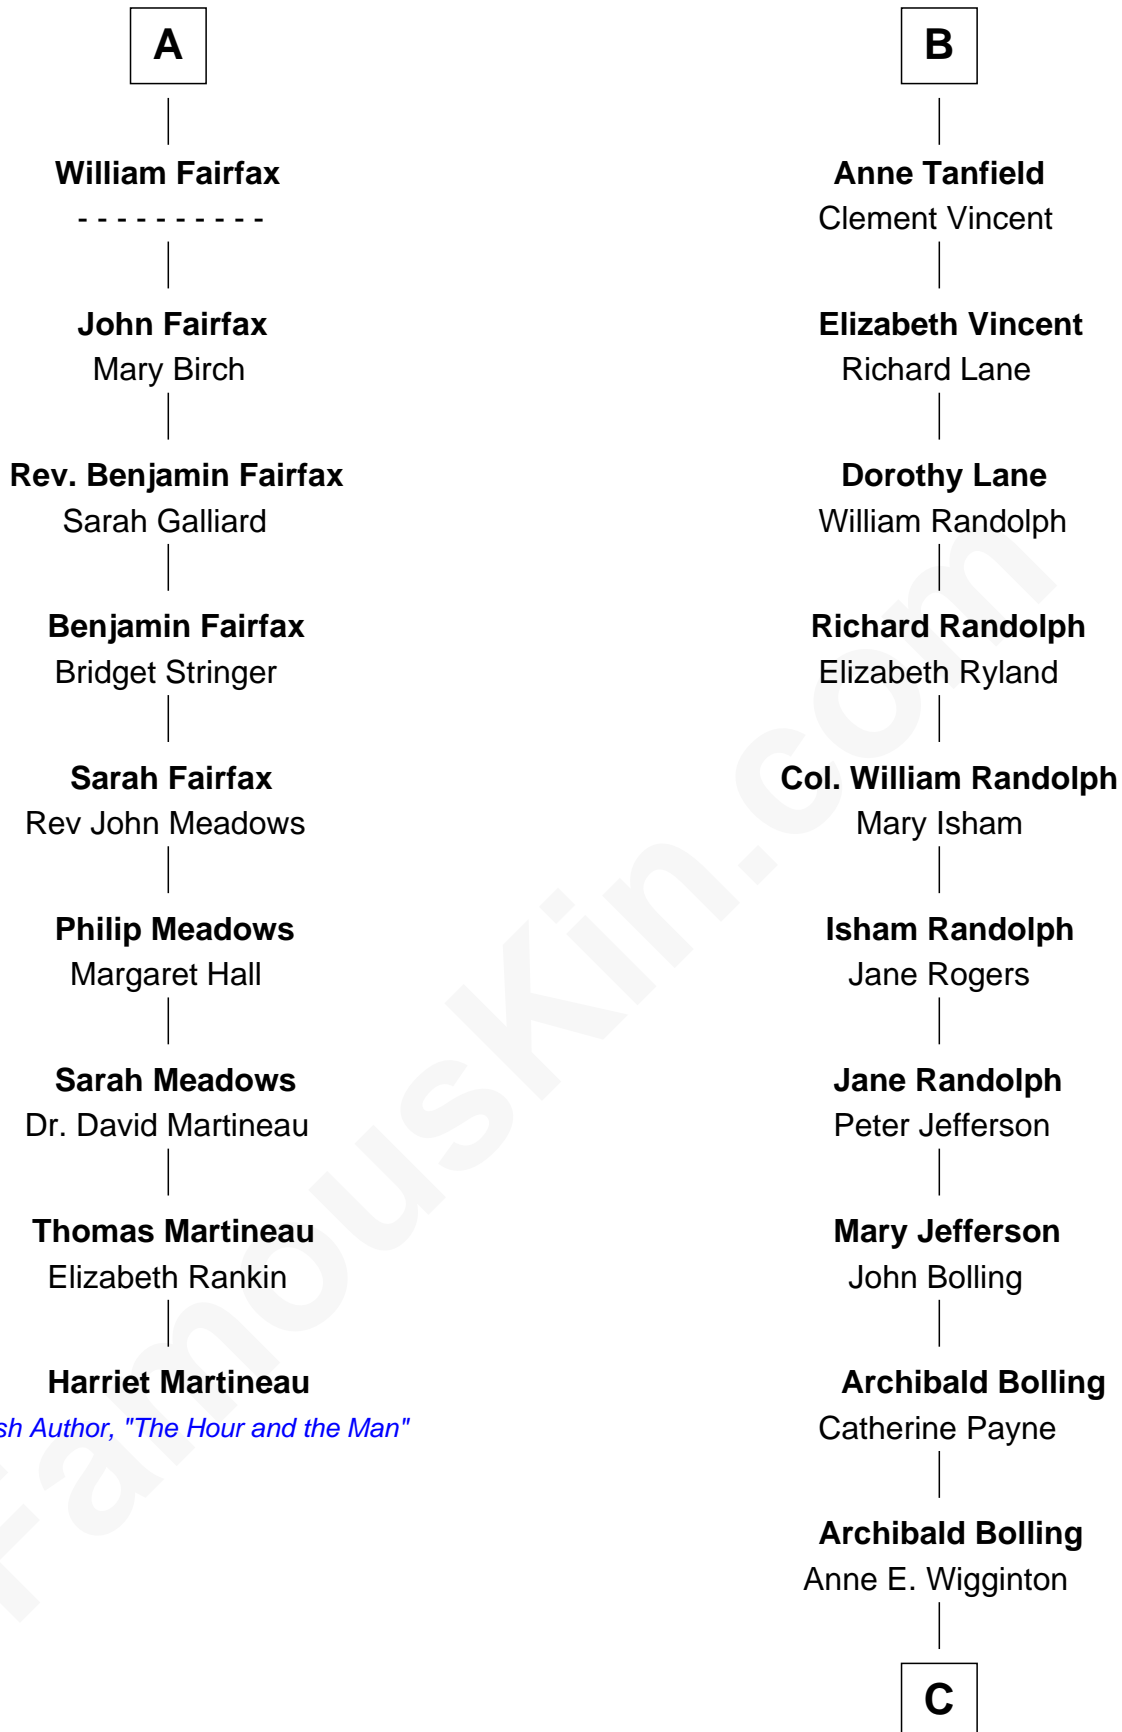

FamousKin.com

Relationship Chart of

Harriet Martineau

Author of The Hour and the Man

15th cousin 3 times removed of

Edith (Bolling) Wilson

First Lady of President Woodrow Wilson

C

William Holcombe Bolling

Sarah Spiers White

Edith (Bolling) Wilson

First Lady of Woodrow Wilson

FamousKin.com