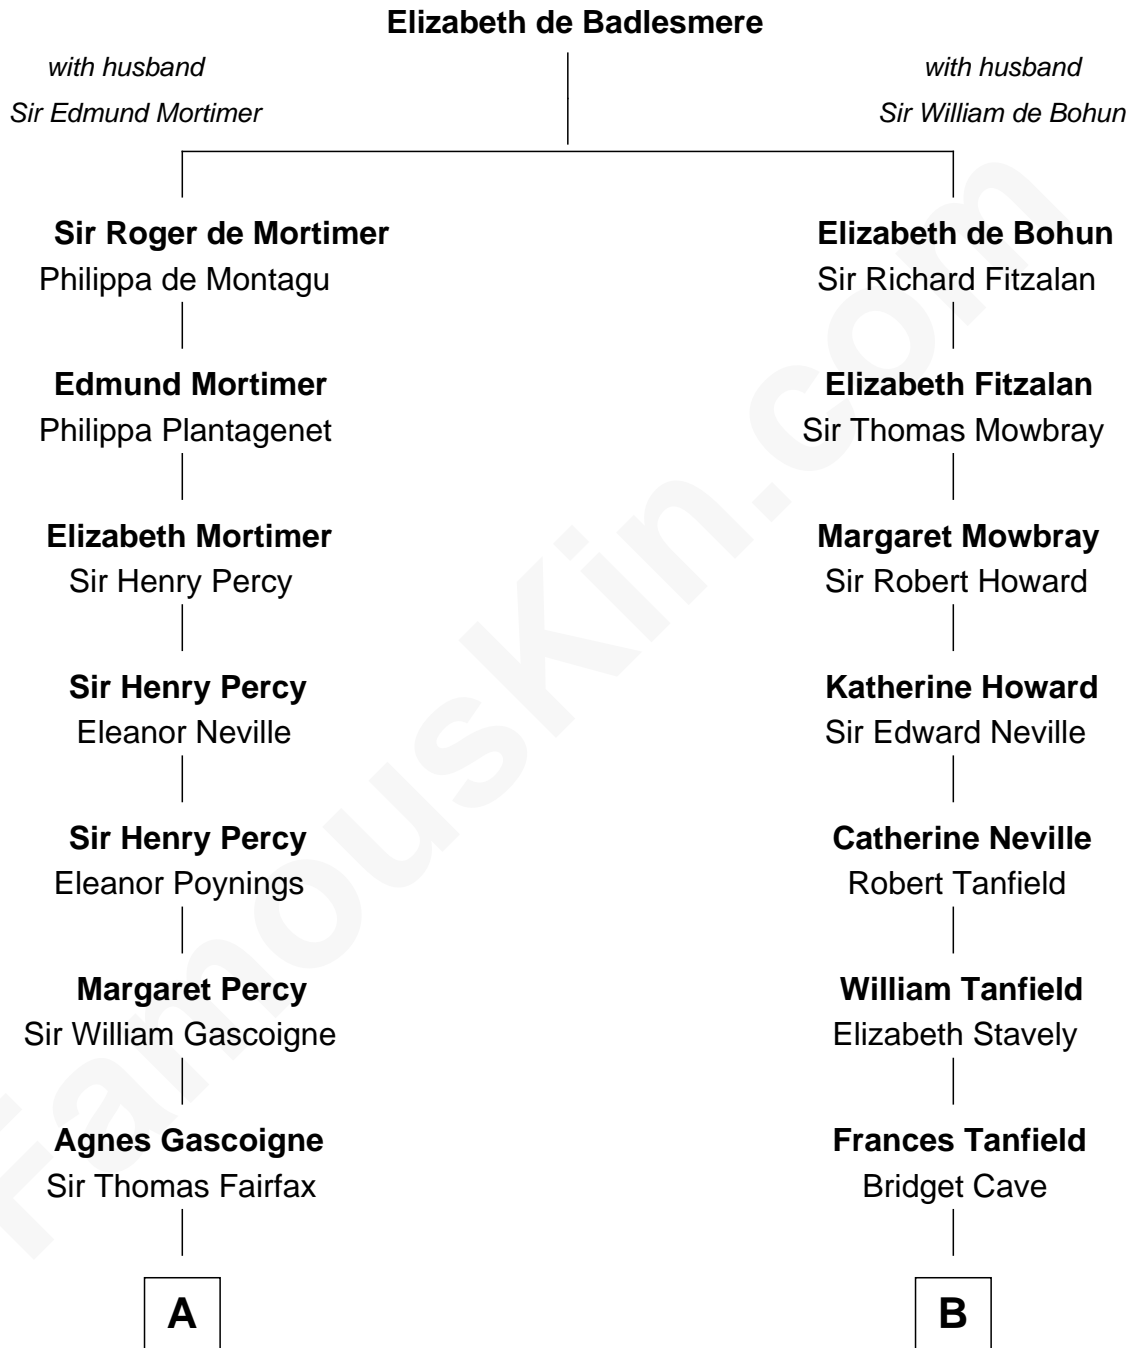

FamousKin.com

Relationship Chart of

Harriet Martineau

Author of The Hour and the Man

15th cousin 3 times removed of

Edith (Bolling) Wilson

First Lady of President Woodrow Wilson

C

William Holcombe Bolling

Sarah Spiers White

Edith (Bolling) Wilson

First Lady of Woodrow Wilson

FamousKin.com