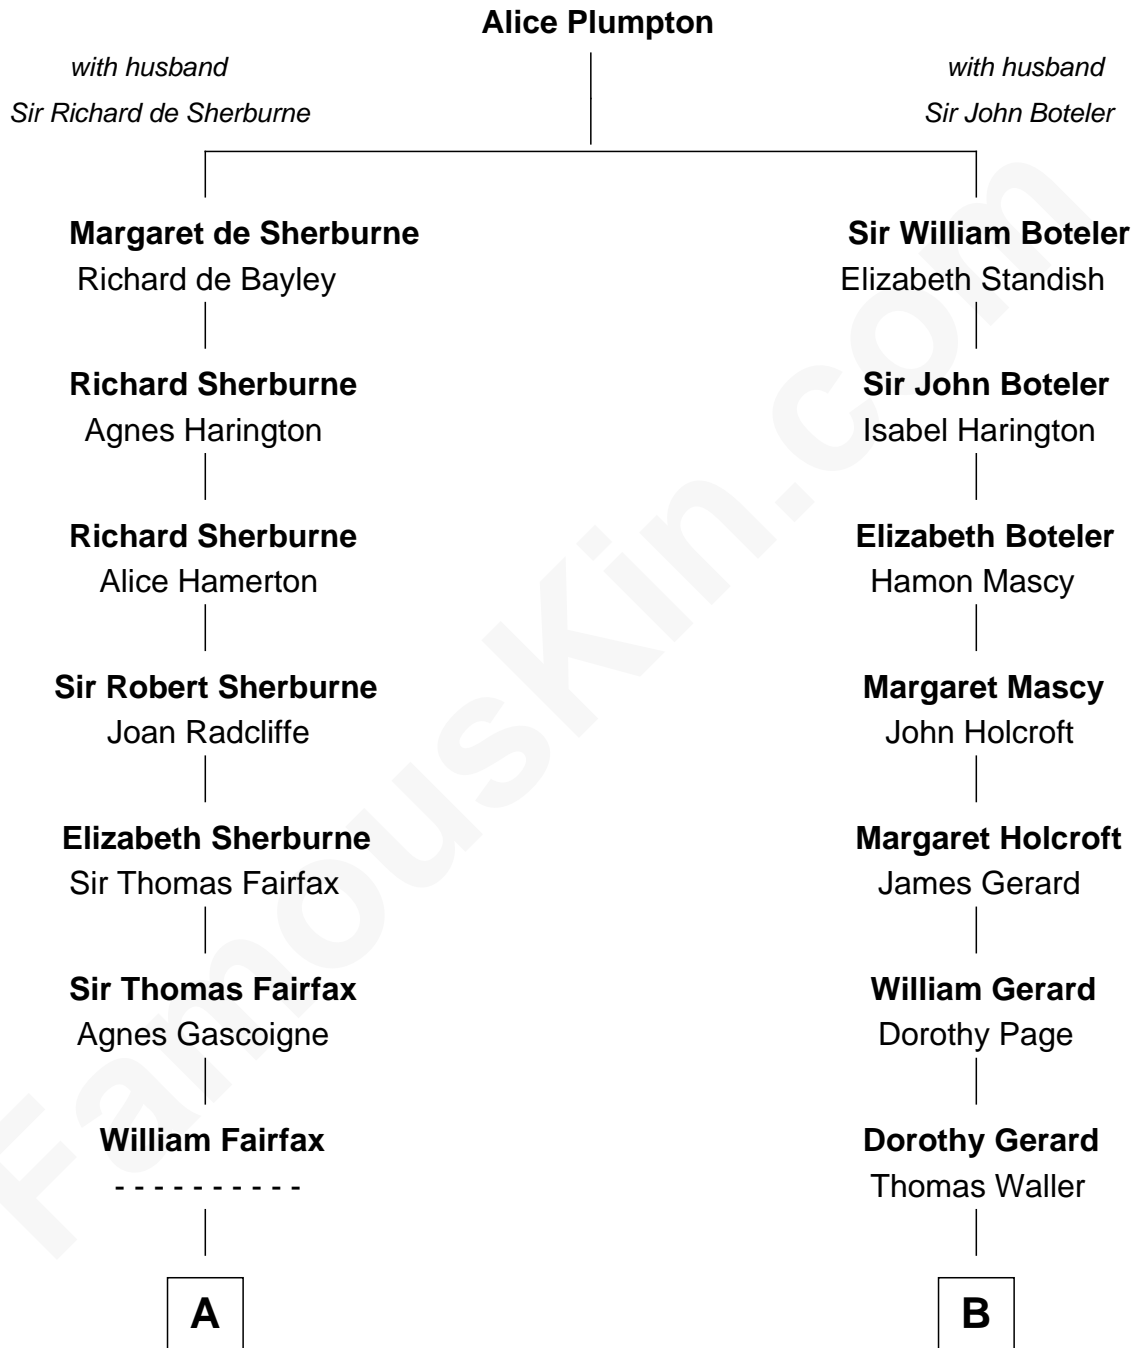

FamousKin.com

Relationship Chart of

Harriet Martineau

Author of The Hour and the Man

14th cousin 3 times removed of

Edith (Bolling) Wilson

First Lady of President Woodrow Wilson

A