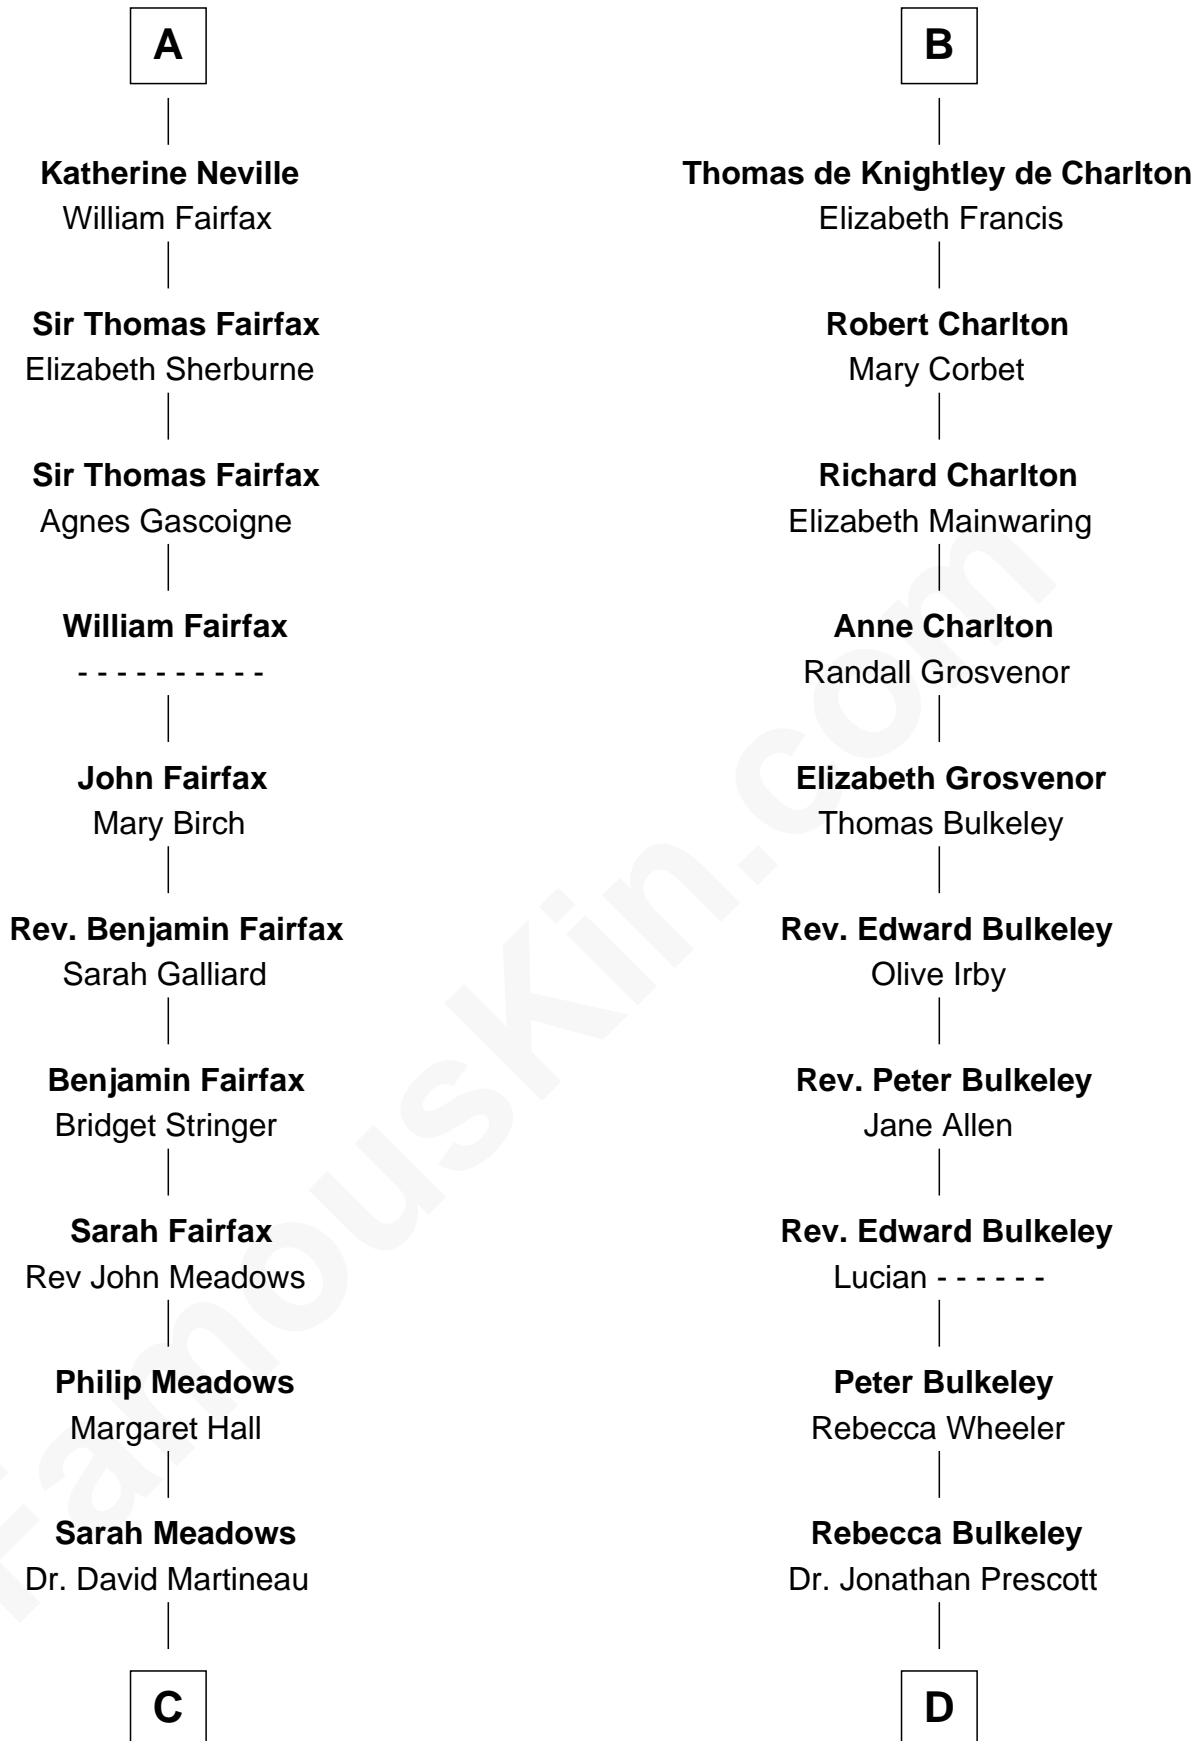

# FamousKin.com Relationship Chart of

**Harriet Martineau**

*Author of The Hour and the Man*

18th cousin of

**Samuel Prescott**

*Completed Paul Revere's Midnight Ride*

**Sir William Longespee**

Ela of Salisbury

**Samuel Prescott**

*Completed Paul Revere's Ride*

FamousKin.com