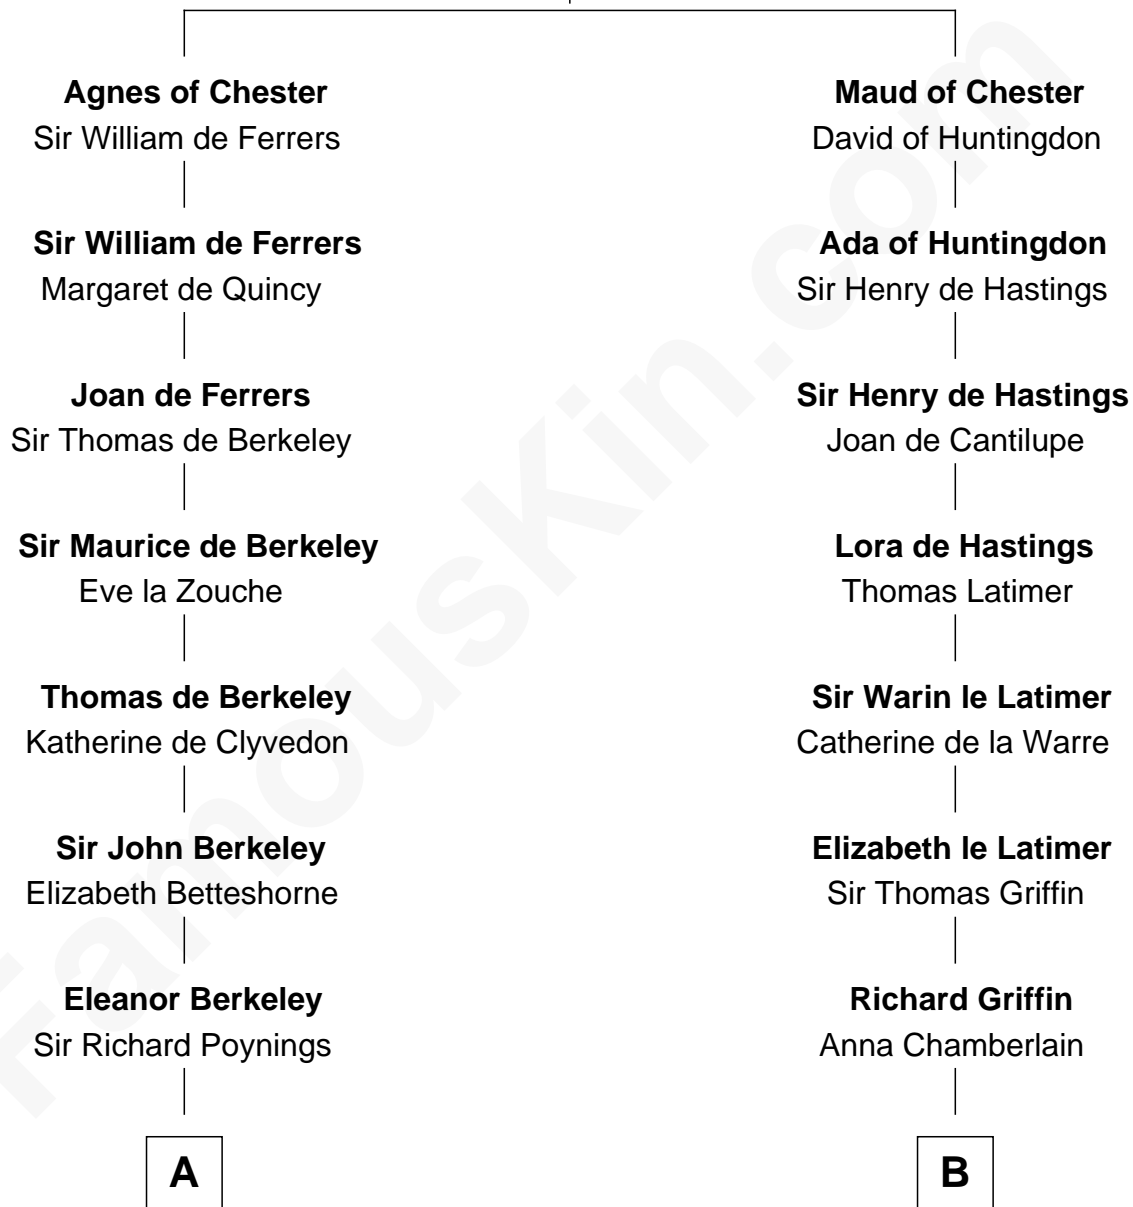

# FamousKin.com Relationship Chart of

**Harriet Martineau**

*Author of The Hour and the Man*

18th cousin 3 times removed of

**J.P. Morgan**

*American Banker and Art Collector*

**Hugh de Kevelioc**  
Bertrade de Montfort

**C**

**Thomas Martineau**

Elizabeth Rankin

**Harriet Martineau**

*English Author, "The Hour and the Man"*

**D**

**Lynde Lord**

Lois Sheldon