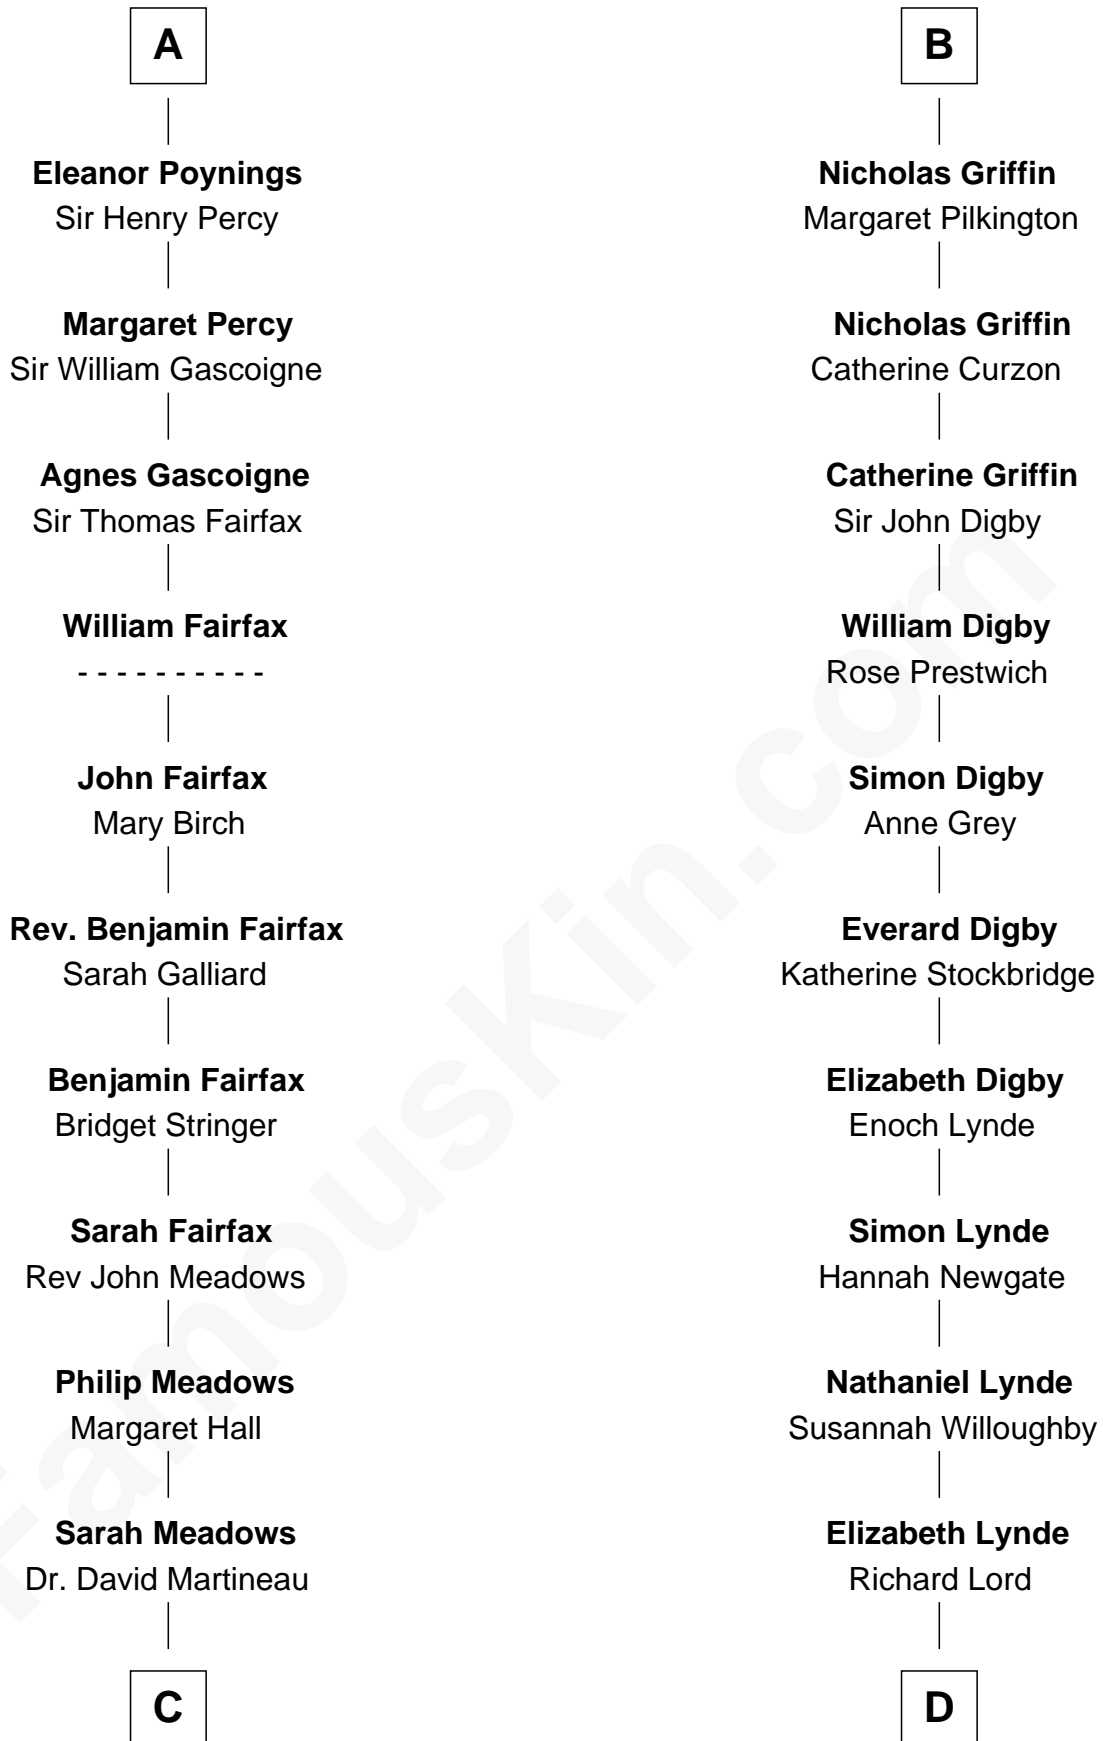

# FamousKin.com Relationship Chart of

**Harriet Martineau**

*Author of The Hour and the Man*

18th cousin 3 times removed of

**J.P. Morgan**

*American Banker and Art Collector*

**Hugh de Kevelioc**  
Bertrade de Montfort

**C**

**Thomas Martineau**

Elizabeth Rankin

**Harriet Martineau**

*English Author, "The Hour and the Man"*

**D**

**Lynde Lord**

Lois Sheldon