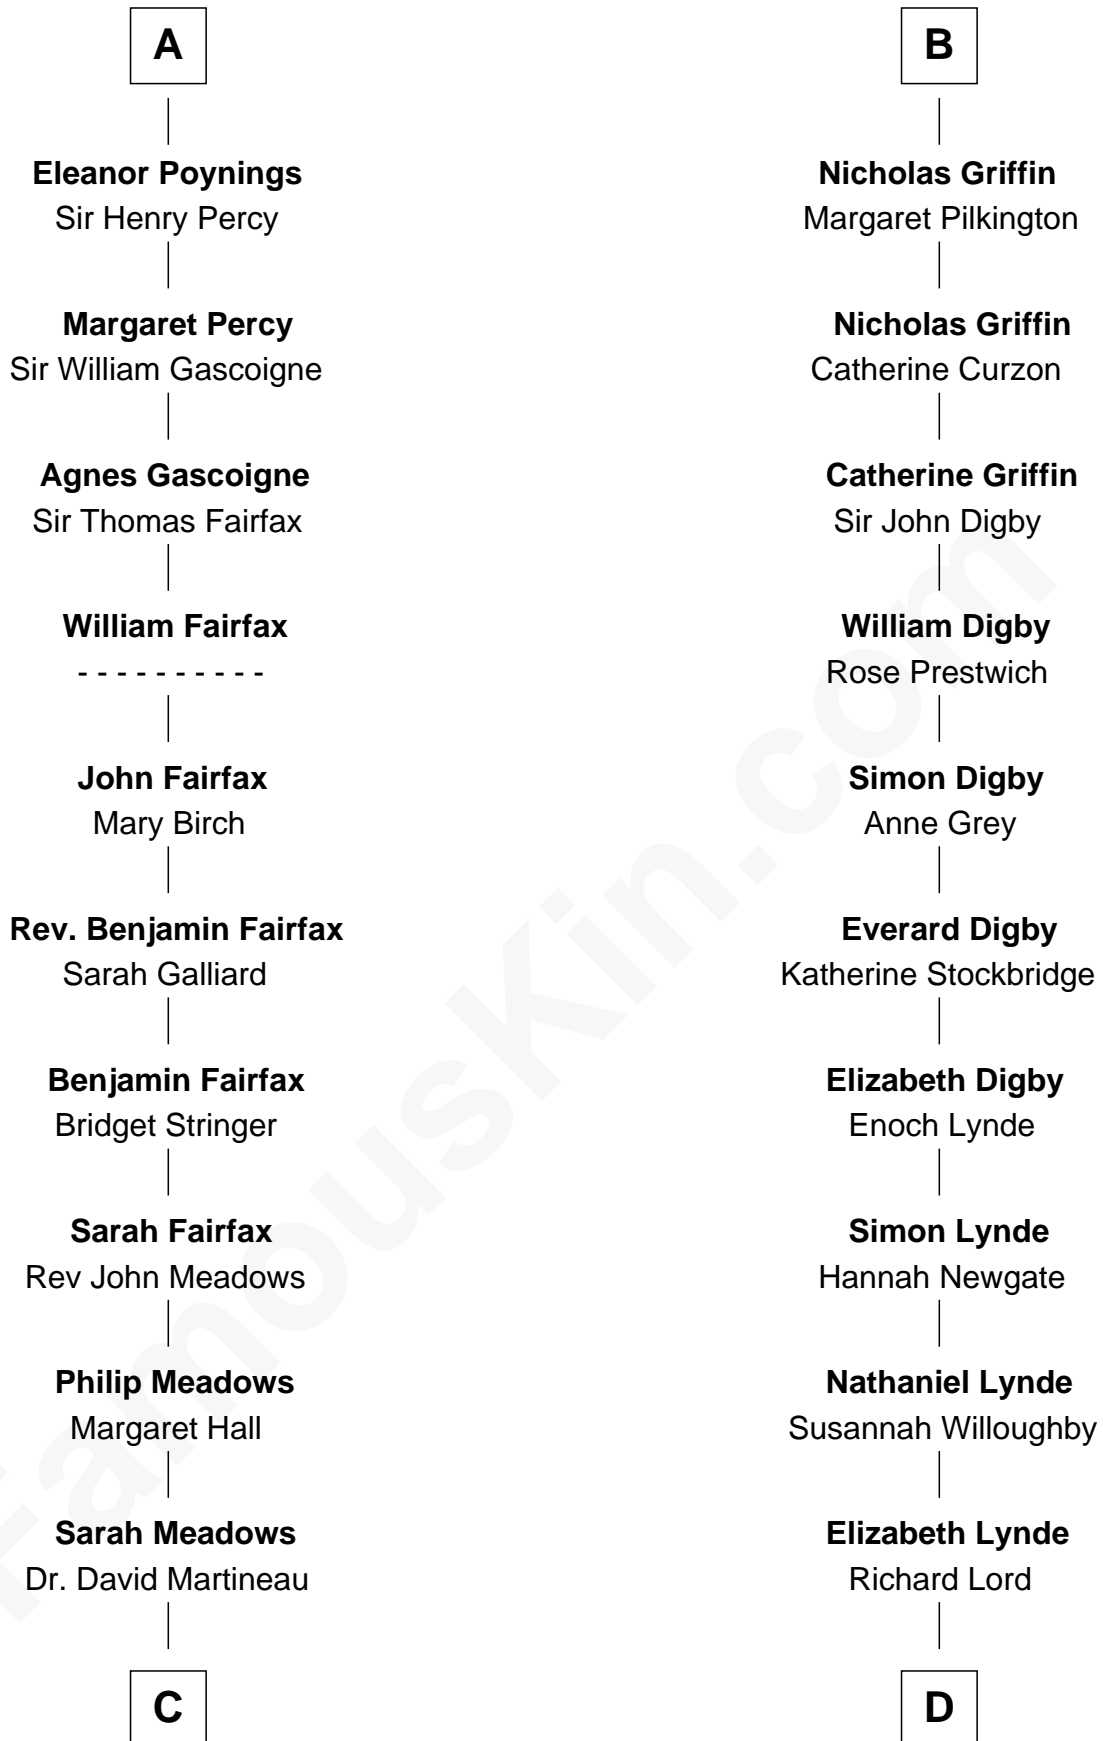

FamousKin.com

Relationship Chart of

Harriet Martineau

Author of The Hour and the Man

18th cousin 3 times removed of

J.P. Morgan

American Banker and Art Collector

Alan of Galloway

Joan de Grelle

John de la Warre

Thomas de Berkeley

Katherine de Clyvedon

Catherine de la Warre

Sir Warin le Latimer

Sir John Berkeley

Elizabeth Betteshorne

Elizabeth le Latimer

Sir Thomas Griffin

Eleanor Berkeley

Sir Richard Poynings

Richard Griffin

Anna Chamberlain

A

B