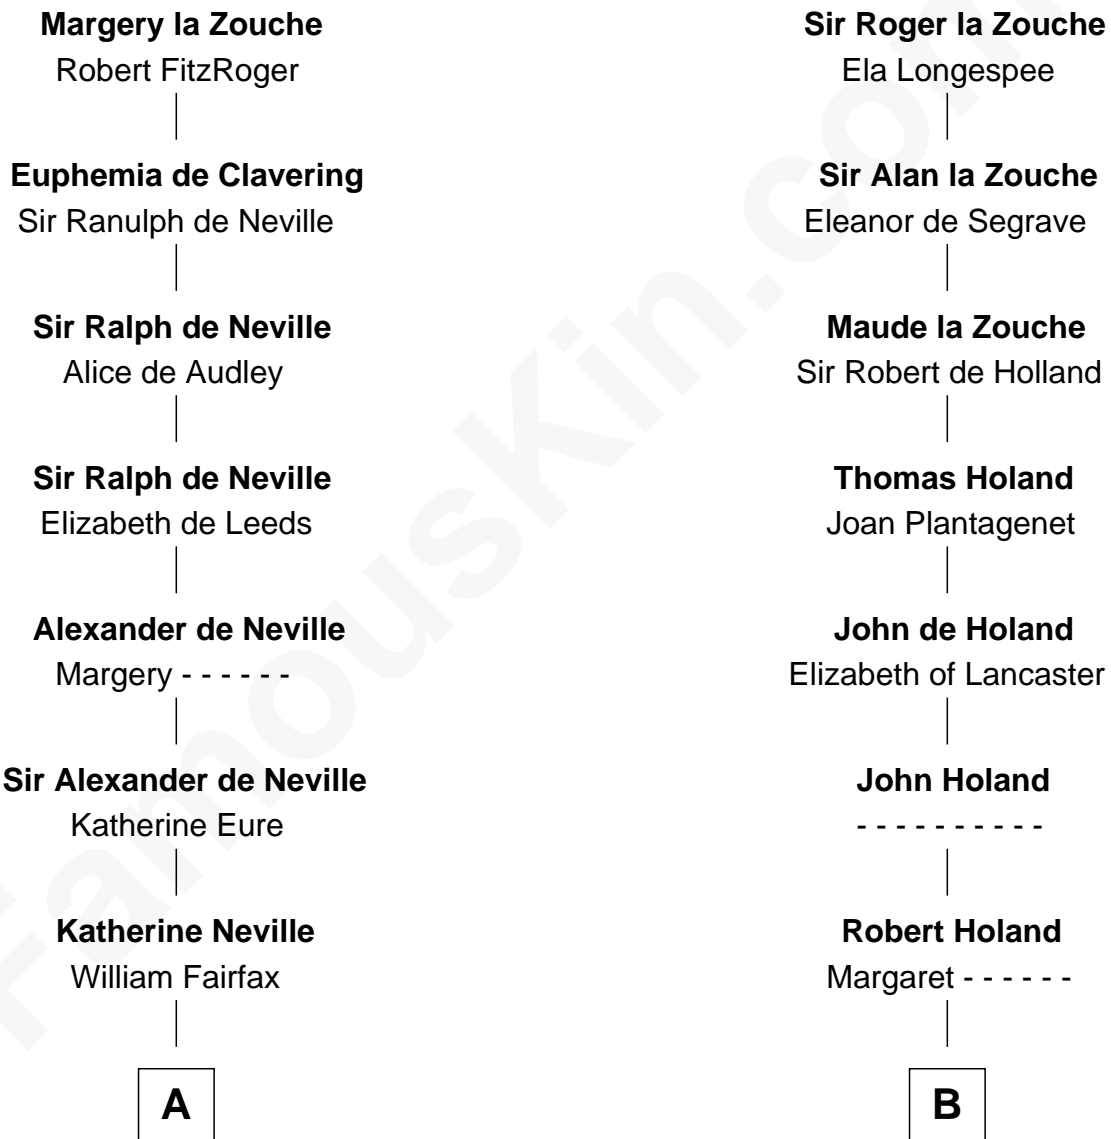

FamousKin.com Relationship Chart of

Harriet Martineau

Author of The Hour and the Man

17th cousin 4 times removed of

Juliette Gordon Low

Founder of the Girl Scouts

Alan la Zouche

Ellen de Quincy