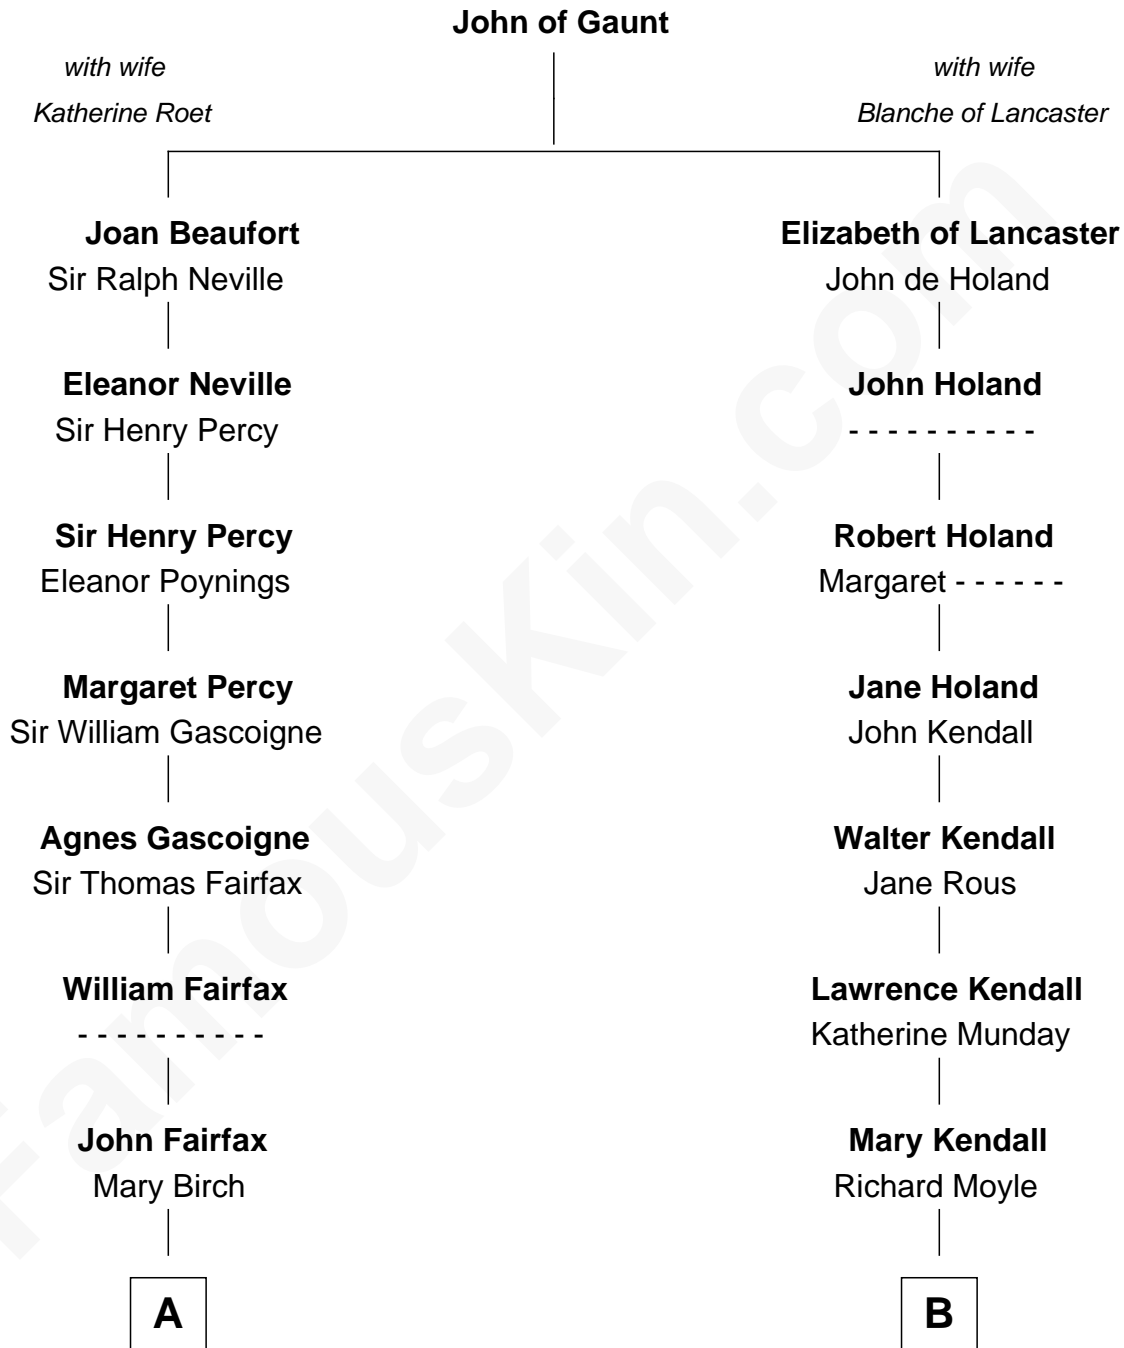

FamousKin.com Relationship Chart of

Harriet Martineau

Author of The Hour and the Man

13th cousin 4 times removed of

Juliette Gordon Low

Founder of the Girl Scouts

A

Rev. Benjamin Fairfax