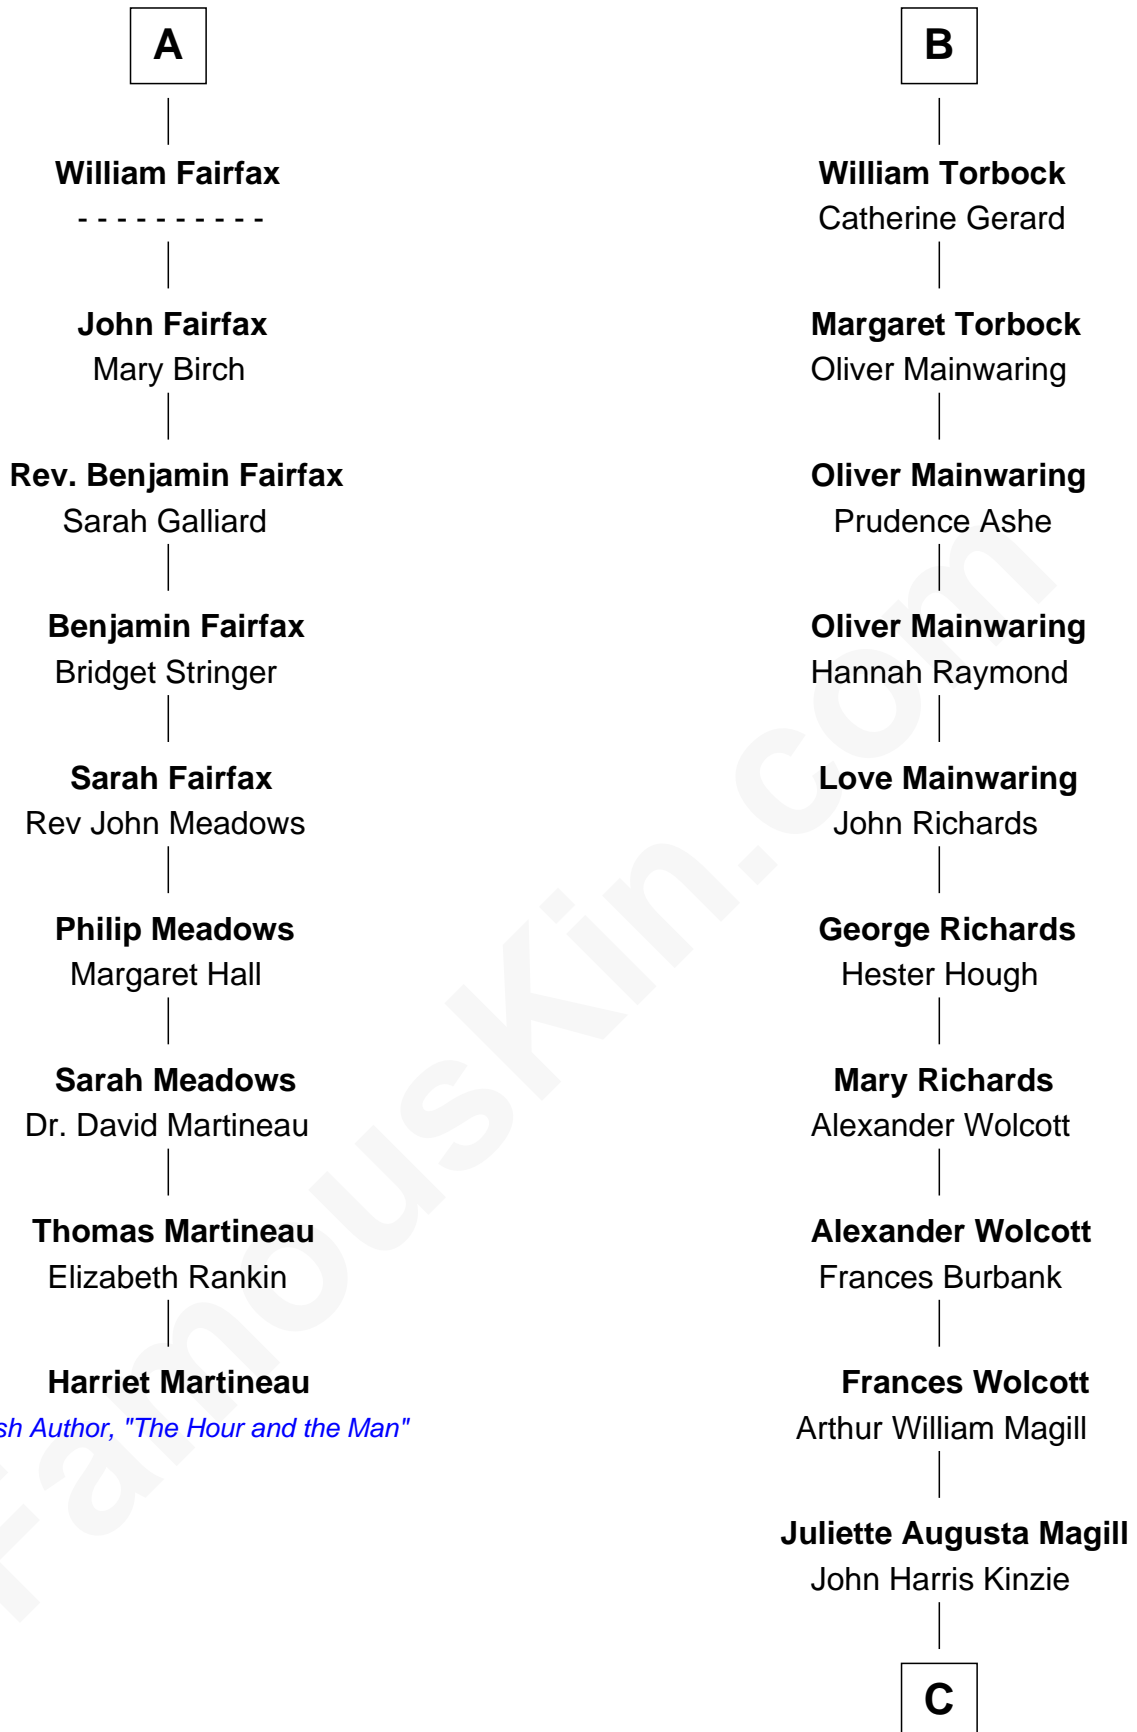

# FamousKin.com Relationship Chart of

**Harriet Martineau**

*Author of The Hour and the Man*

15th cousin 3 times removed of

**Juliette Gordon Low**

*Founder of the Girl Scouts*

**Henry Plantagenet**  
Maud de Chaworth

**Mary Plantagenet**  
Henry de Percy

**Sir Henry Percy**  
Margaret de Neville

**Sir Henry Percy**  
Elizabeth Mortimer

**Sir Henry Percy**  
Eleanor Neville

**Sir Henry Percy**  
Eleanor Poynings

**Margaret Percy**  
Sir William Gascoigne

**Agnes Gascoigne**  
Sir Thomas Fairfax

**A**

**Eleanor Plantagenet**  
Richard Fitzalan

**Sir Richard Fitzalan**  
Elizabeth de Bohun

**Elizabeth Fitzalan**  
Sir Robert Goushill

**Joan Goushill**  
Sir Thomas Stanley

**Sir John Stanley**  
Elizabeth Weever

**Margery Stanley**  
Sir William Torbock

**Thomas Torbock**  
Elizabeth Moore

**B**

C

**Eleanor Lytle Kinzie**  
William Washington Gordon

**Juliette Gordon Low**  
*Founder of the Girl Scouts*