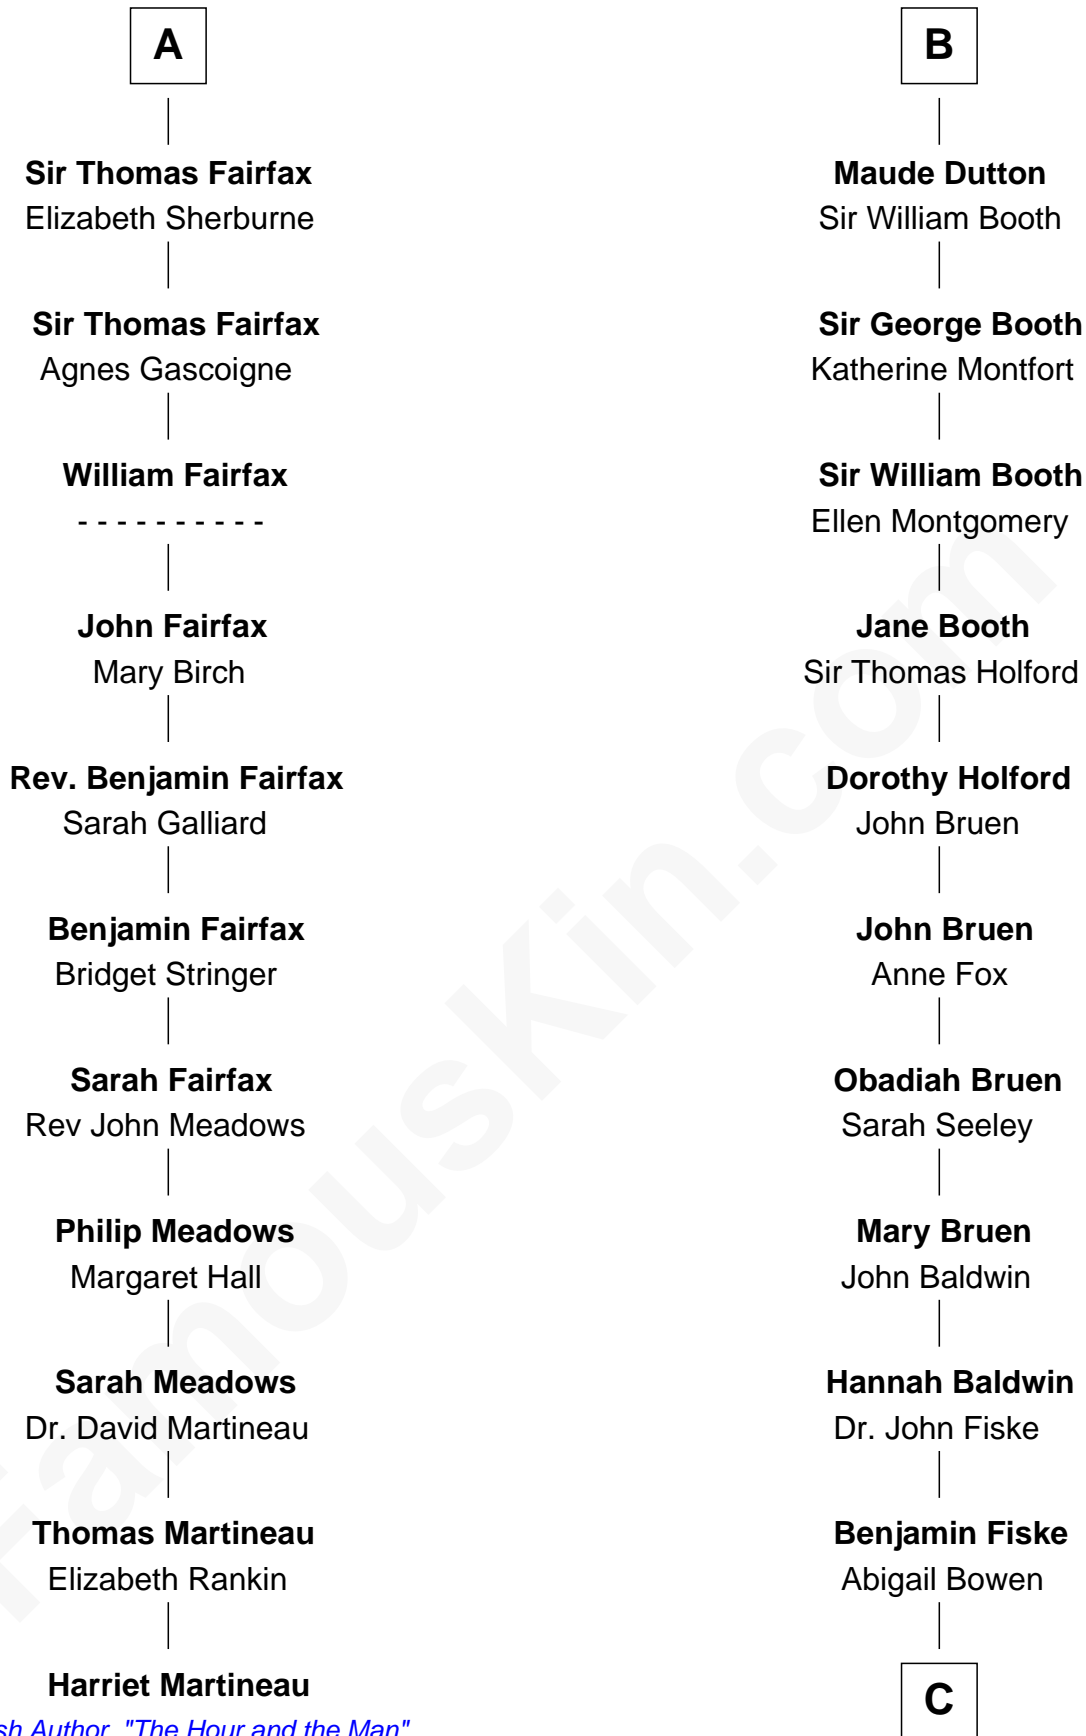

# FamousKin.com Relationship Chart of

**Harriet Martineau**

*Author of The Hour and the Man*

17th cousin 3 times removed of

**Stephen A. Douglas**

*Participated in Lincoln-Douglas Debates*

**C**

**Benjamin Fiske**  
Susannah Briggs