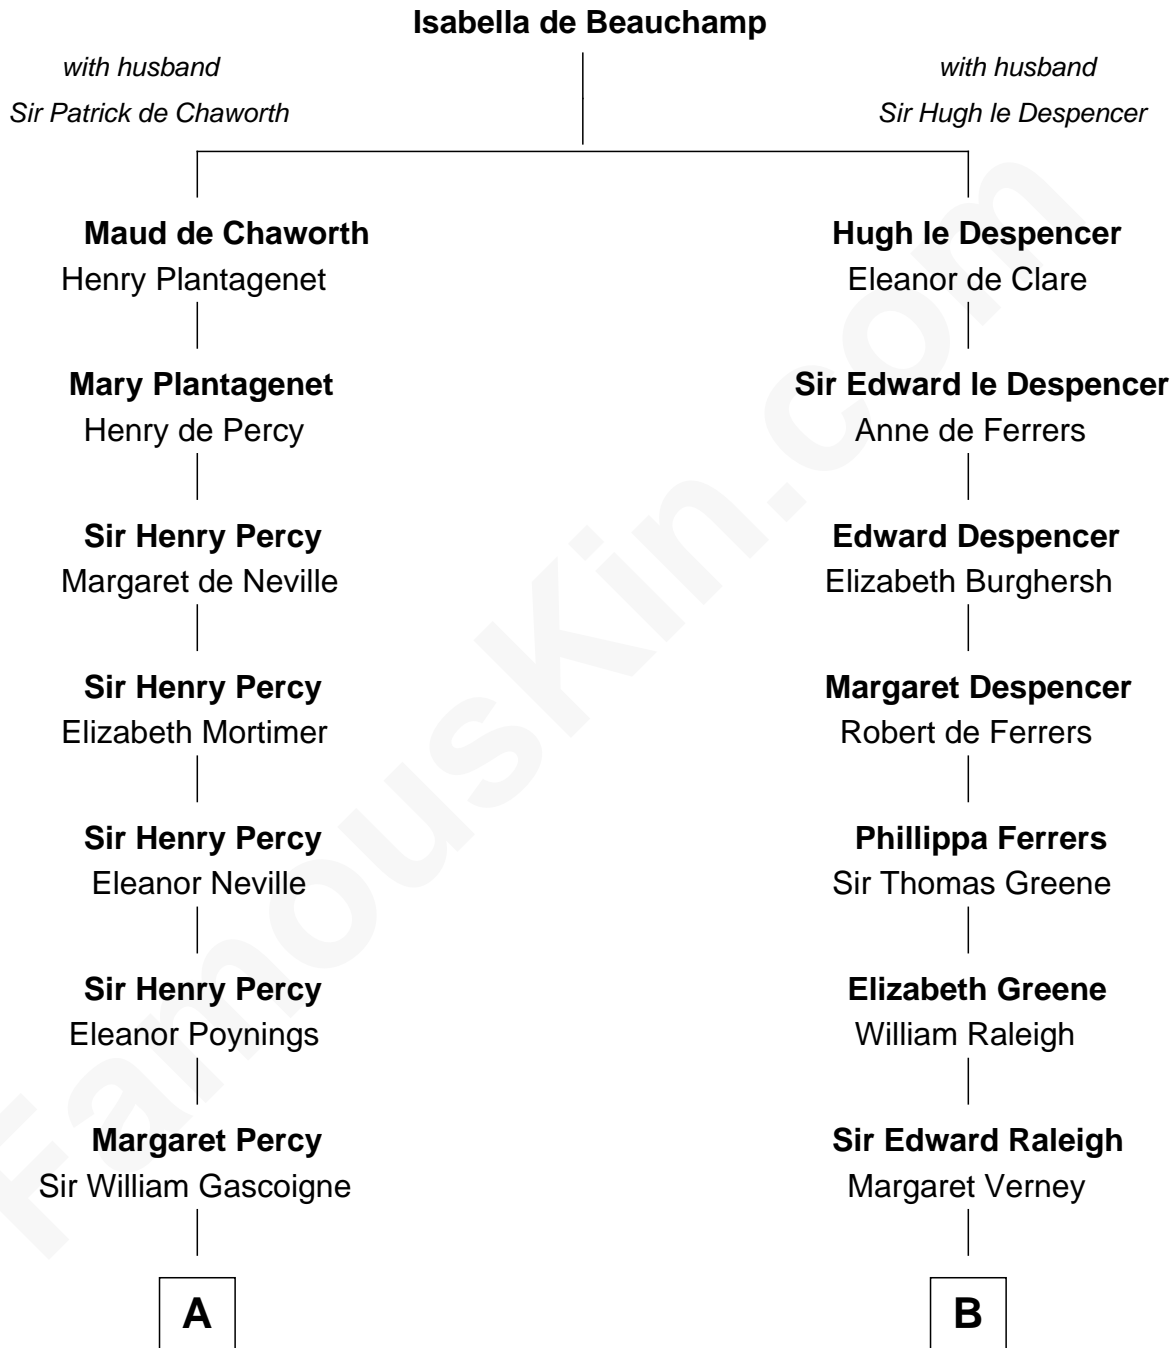

FamousKin.com

Relationship Chart of

Harriet Martineau

Author of The Hour and the Man

16th cousin 3 times removed of

Stephen A. Douglas

Participated in Lincoln-Douglas Debates