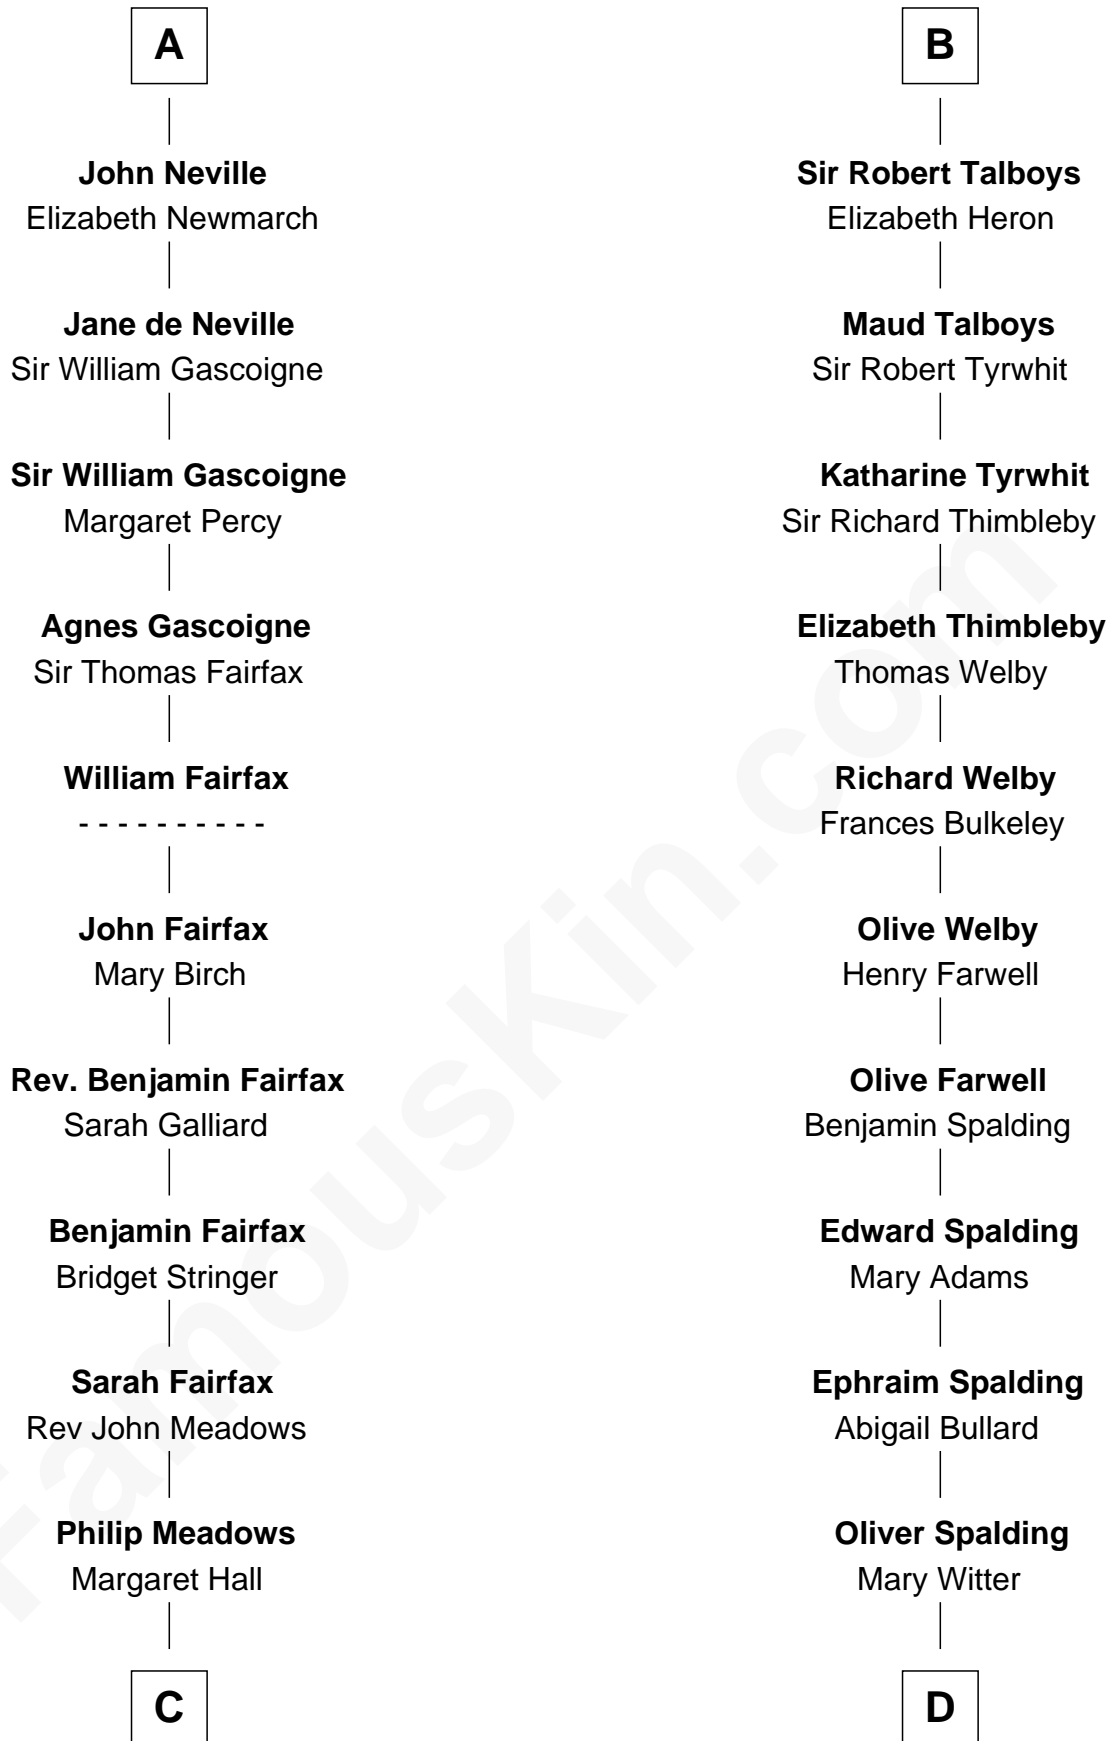

# FamousKin.com Relationship Chart of

**Harriet Martineau**

*Author of The Hour and the Man*

19th cousin 2 times removed of

**Katharine Hepburn**

*Movie Actress*

**Sir Humphrey de Bohun**

Maud of Eu

**Caroline Garlinghouse**  
Alfred Augustus Houghton

**Katharine Martha Houghton**  
Thomas Norval Hepburn

**Katharine Hepburn**  
*Movie Actress*

FamousKin.com