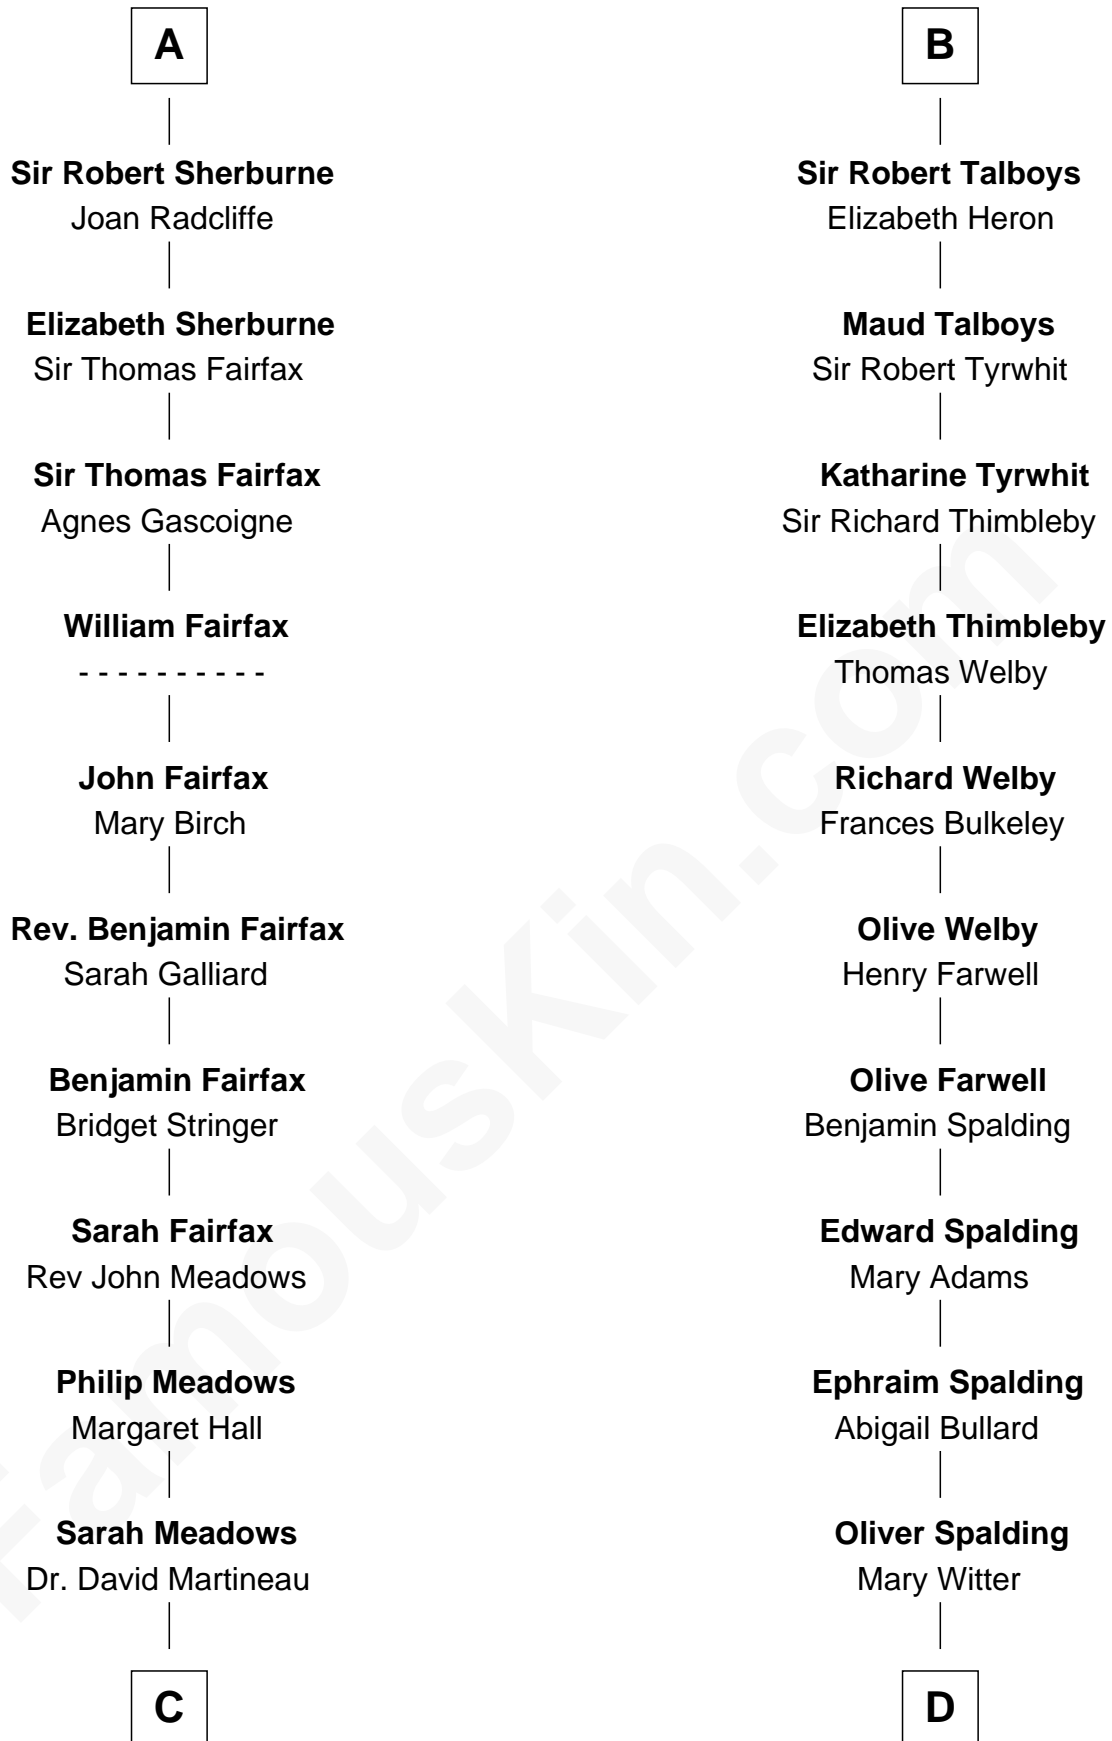

FamousKin.com Relationship Chart of

Harriet Martineau

Author of The Hour and the Man

18th cousin 3 times removed of

Katharine Hepburn

Movie Actress

Sir William de Ros

Lucy FitzPiers