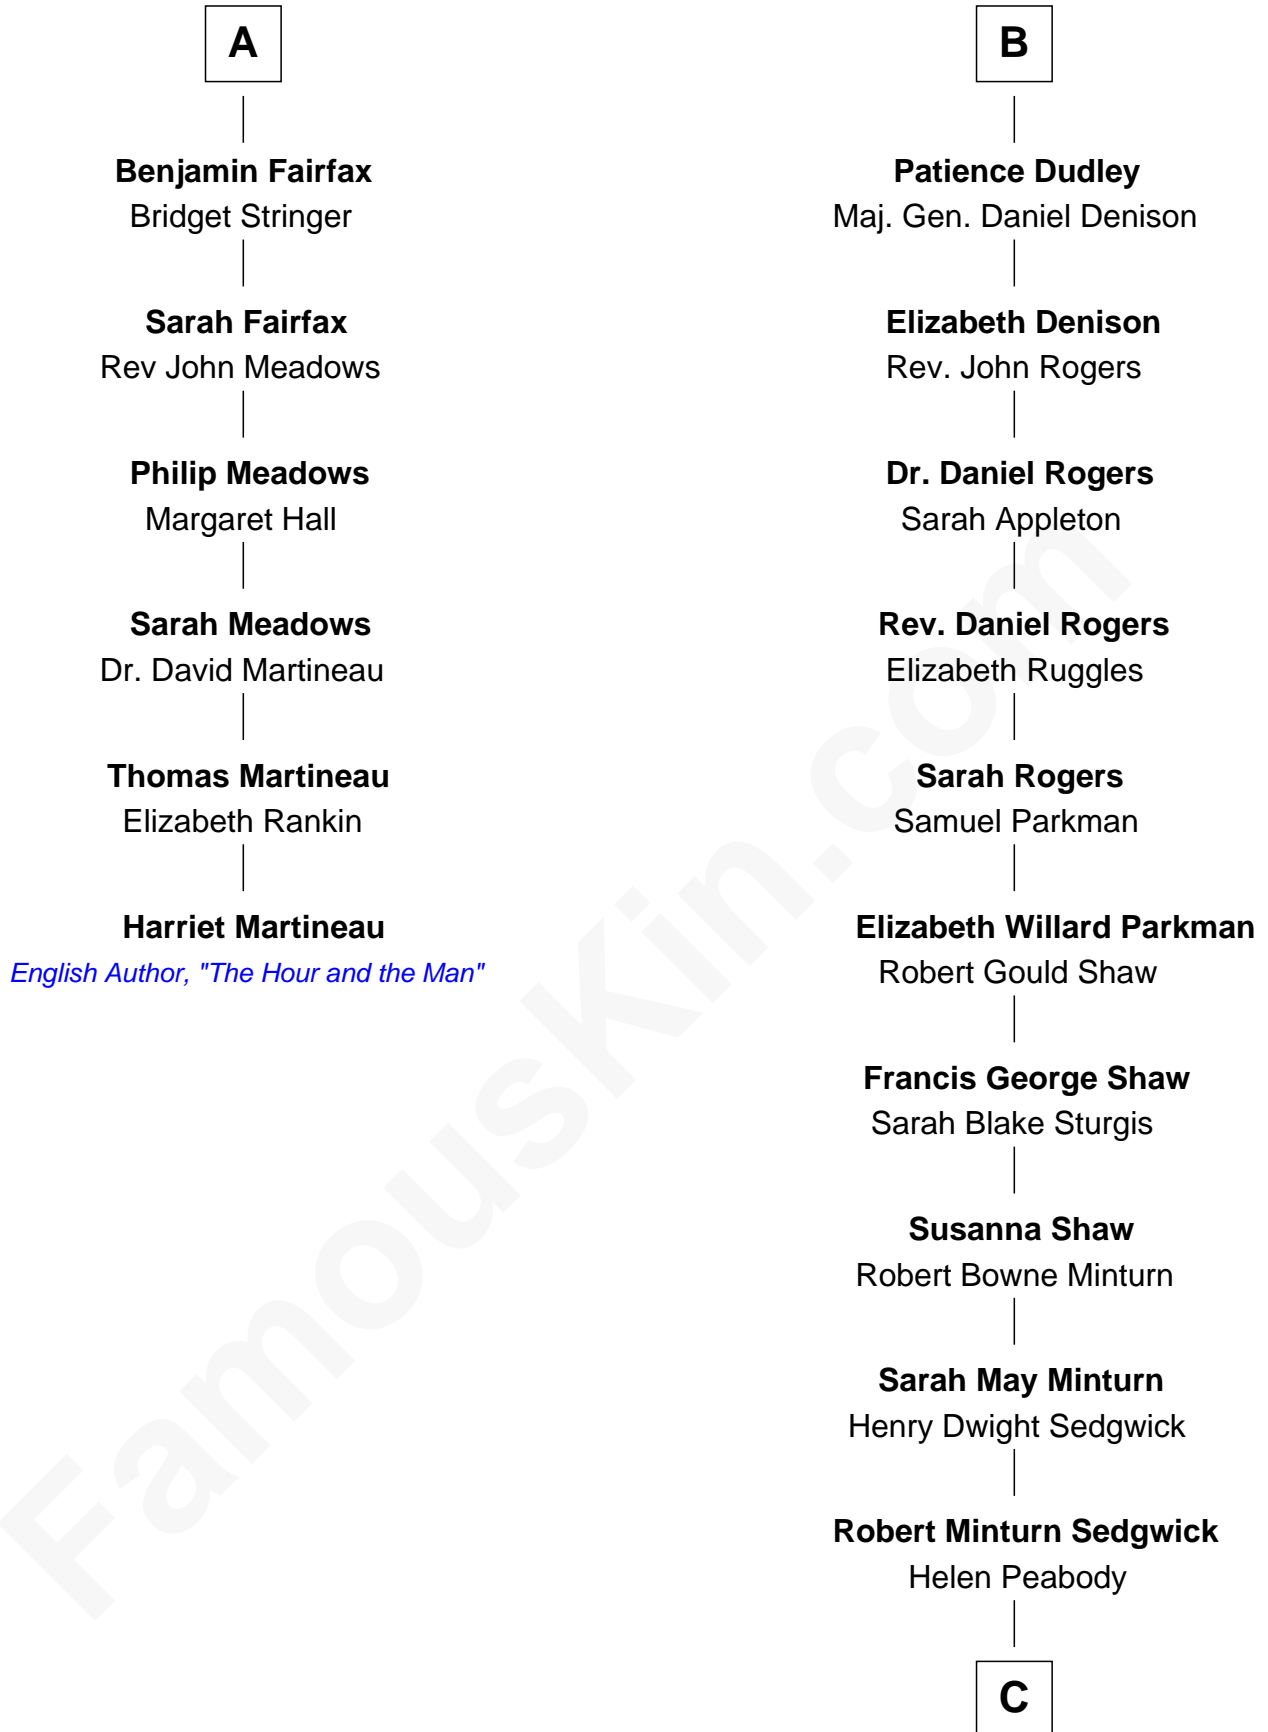

# FamousKin.com Relationship Chart of

**Harriet Martineau**

*Author of The Hour and the Man*

12th cousin 6 times removed of

**Kyra Sedgwick**

*TV and Movie Actress*

C

Henry Dwight Sedgwick

Patricia Ann Rosenwald

Kyra Sedgwick

*TV and Movie Actress*

FamousKin.com