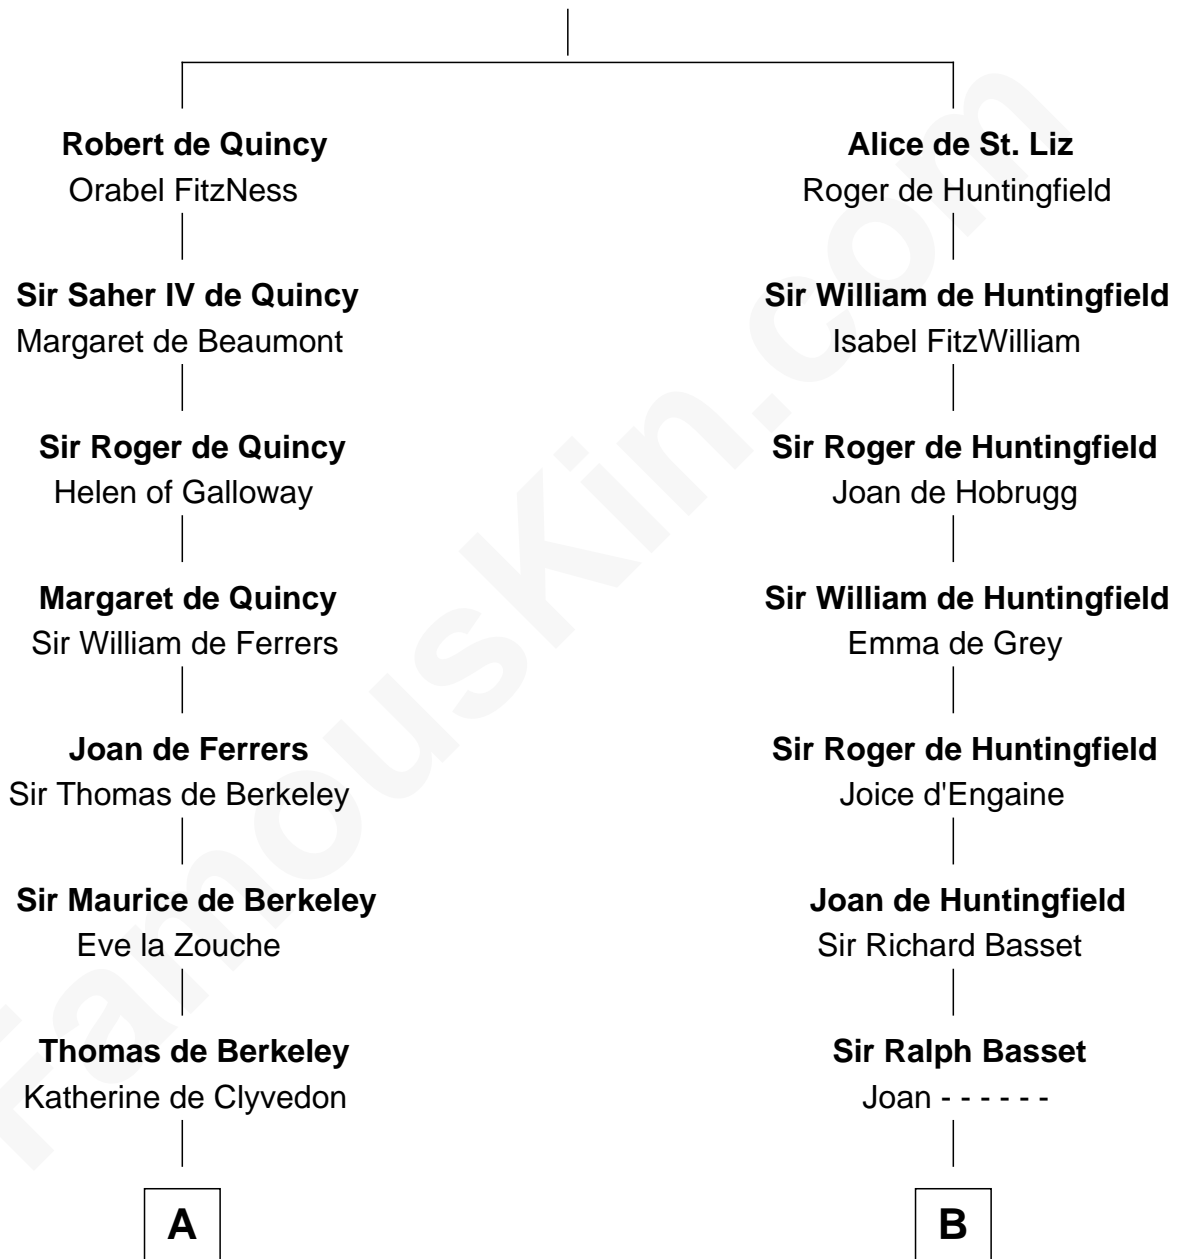

FamousKin.com Relationship Chart of

Harriet Martineau

Author of The Hour and the Man

20th cousin of

William Ellery

Signer of the Declaration of Independence

Saher I de Quincy

Maud de St. Liz

C

Philip Meadows

Margaret Hall

Sarah Meadows

Dr. David Martineau

Thomas Martineau

Elizabeth Rankin

Harriet Martineau

William Ellery

Signer of Declaration of Independence