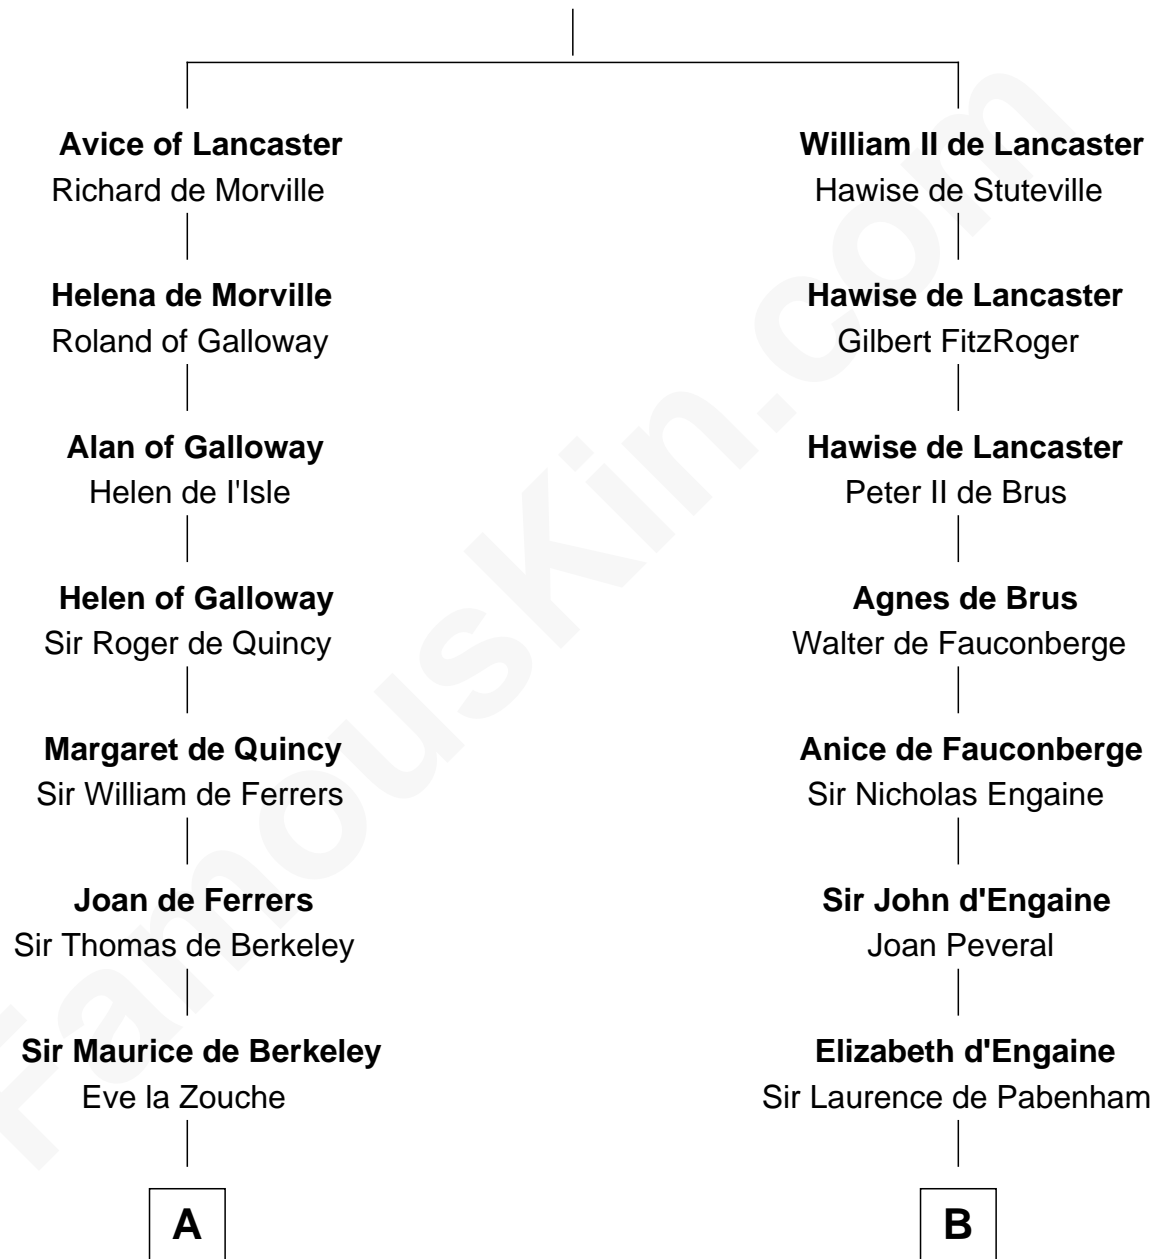

## Relationship Chart of

### Harriet Martineau

*Author of The Hour and the Man*

18th cousin 3 times removed of

### William Ellery

*Signer of the Declaration of Independence*

**William I de Lancaster**  
Gundred de Warenne

**C**

**Sarah Fairfax**  
Rev John Meadows

**Philip Meadows**  
Margaret Hall

**Sarah Meadows**  
Dr. David Martineau