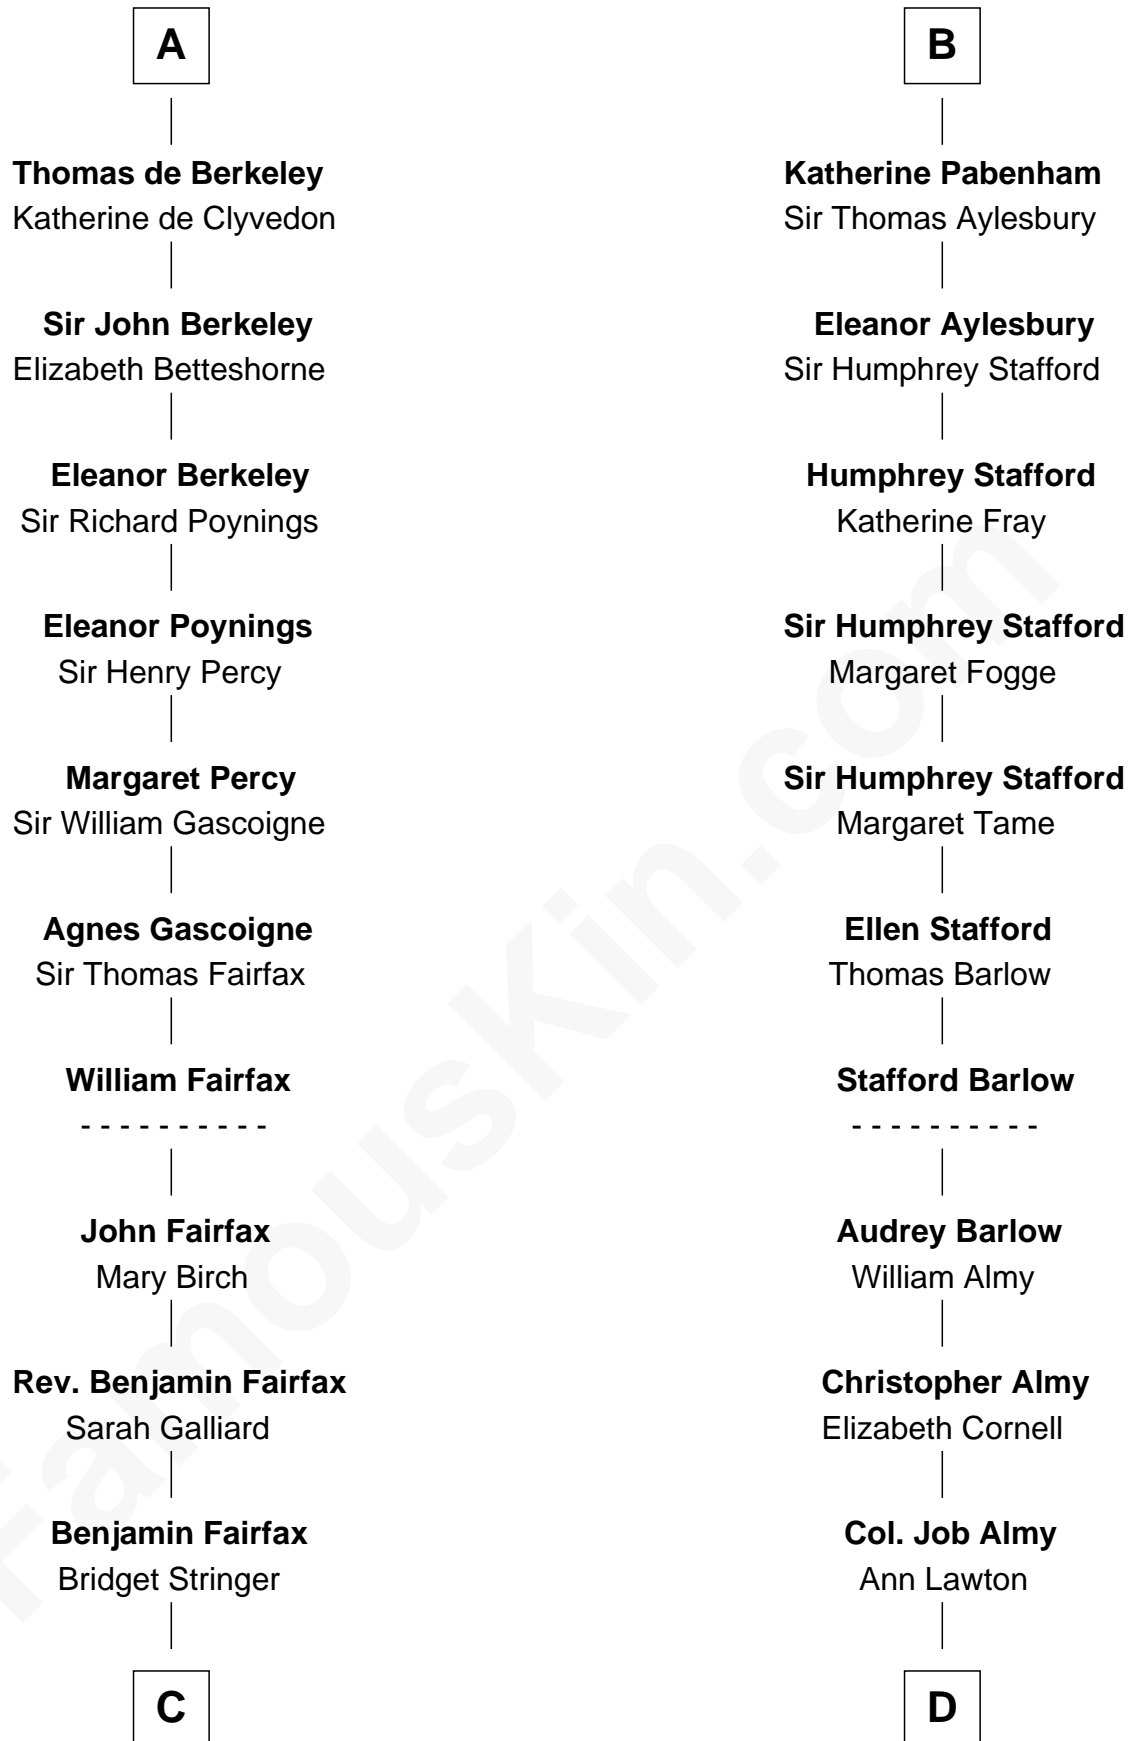

## Relationship Chart of

### Harriet Martineau

*Author of The Hour and the Man*

18th cousin 3 times removed of

### William Ellery

*Signer of the Declaration of Independence*

**William I de Lancaster**  
Gundred de Warenne

**C**

**Sarah Fairfax**  
Rev John Meadows

**Philip Meadows**  
Margaret Hall

**Sarah Meadows**  
Dr. David Martineau